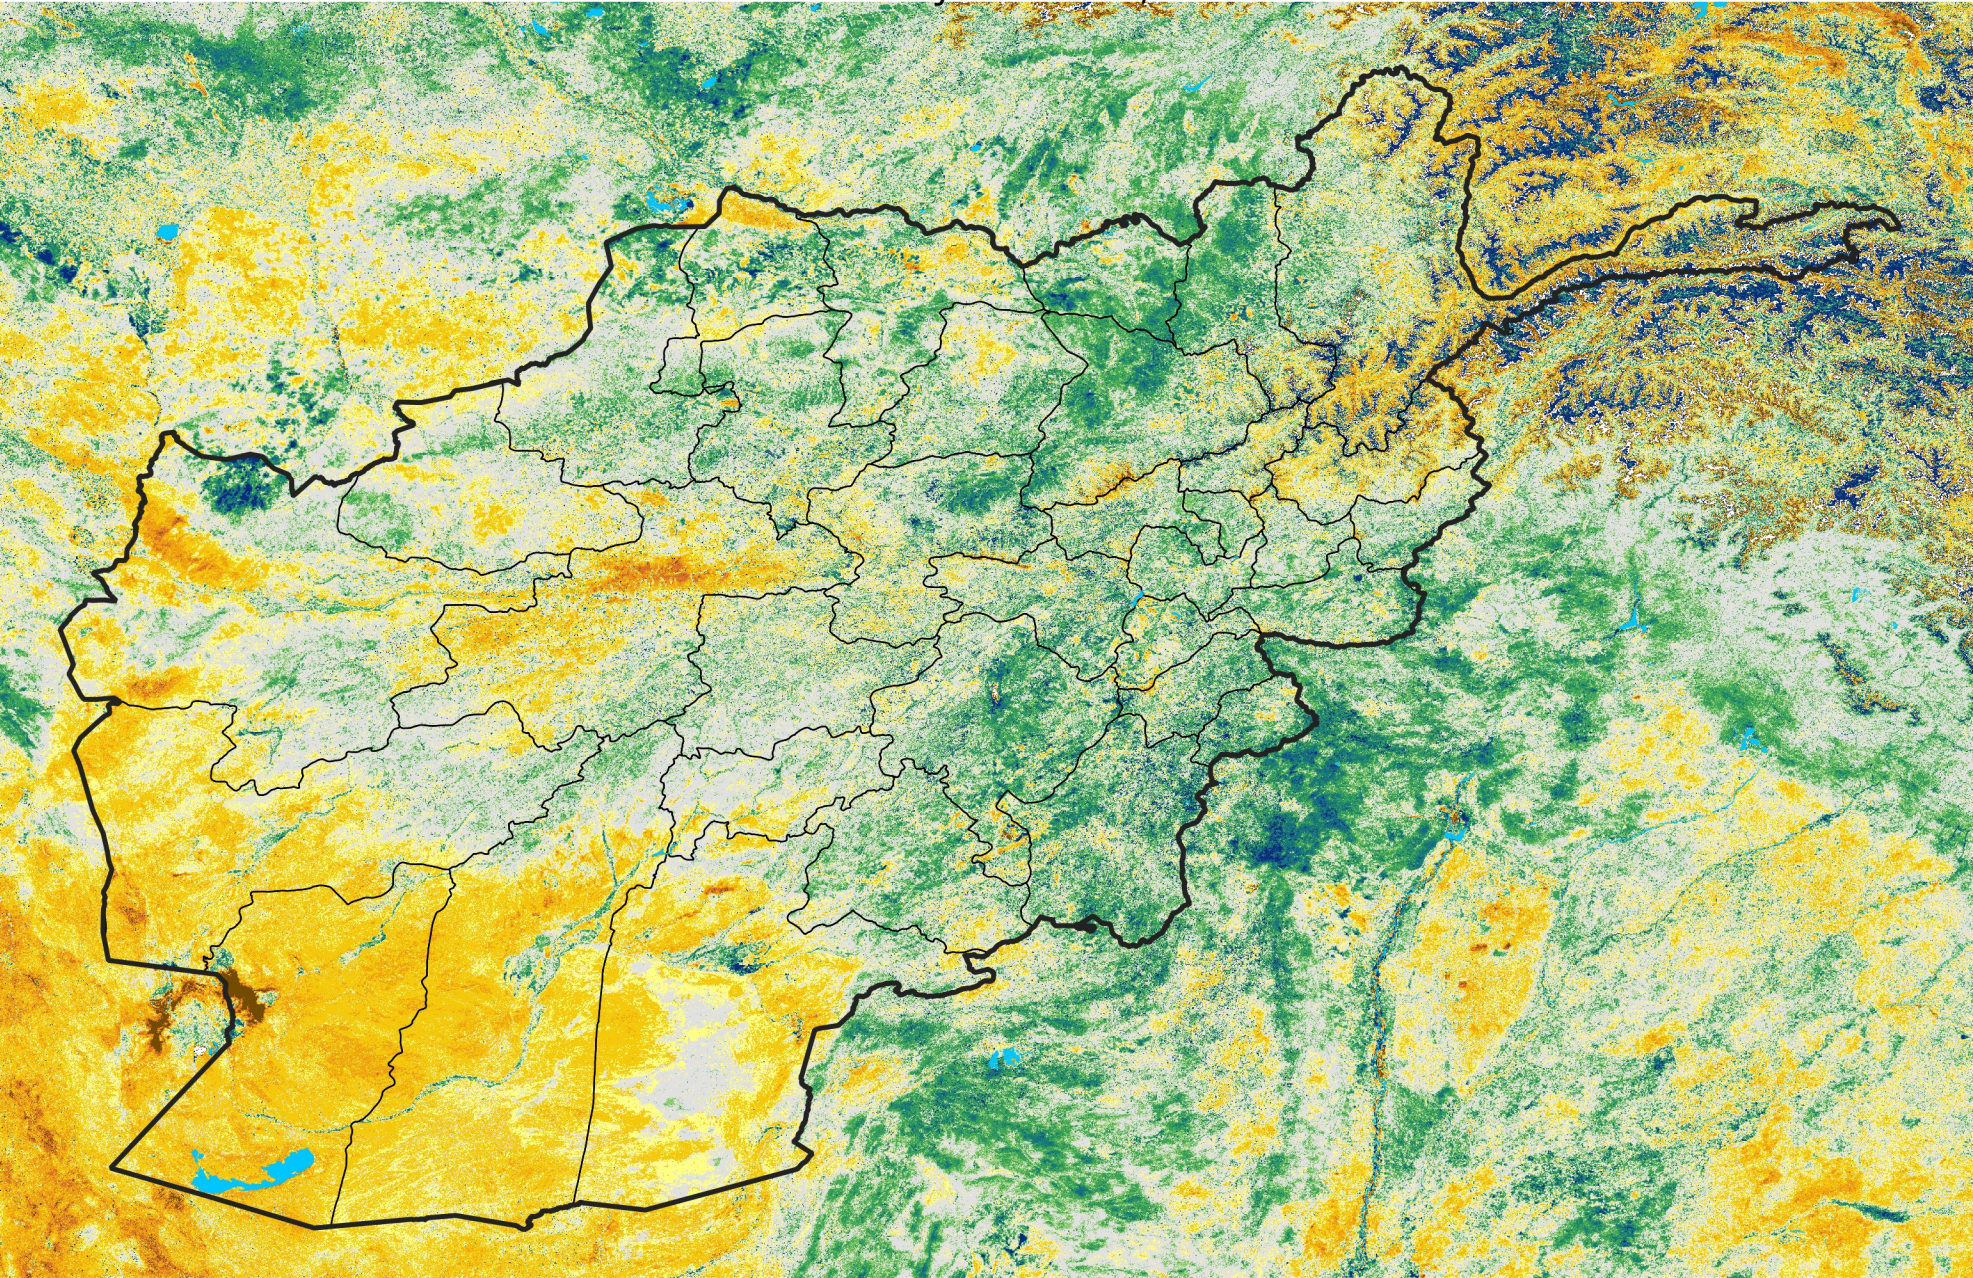

Afghanistan

Percent of Mean NDVI

2013 / mean (2003 - 2022)

Period 18 / June 21 - 30, 2013

Percent of Normal