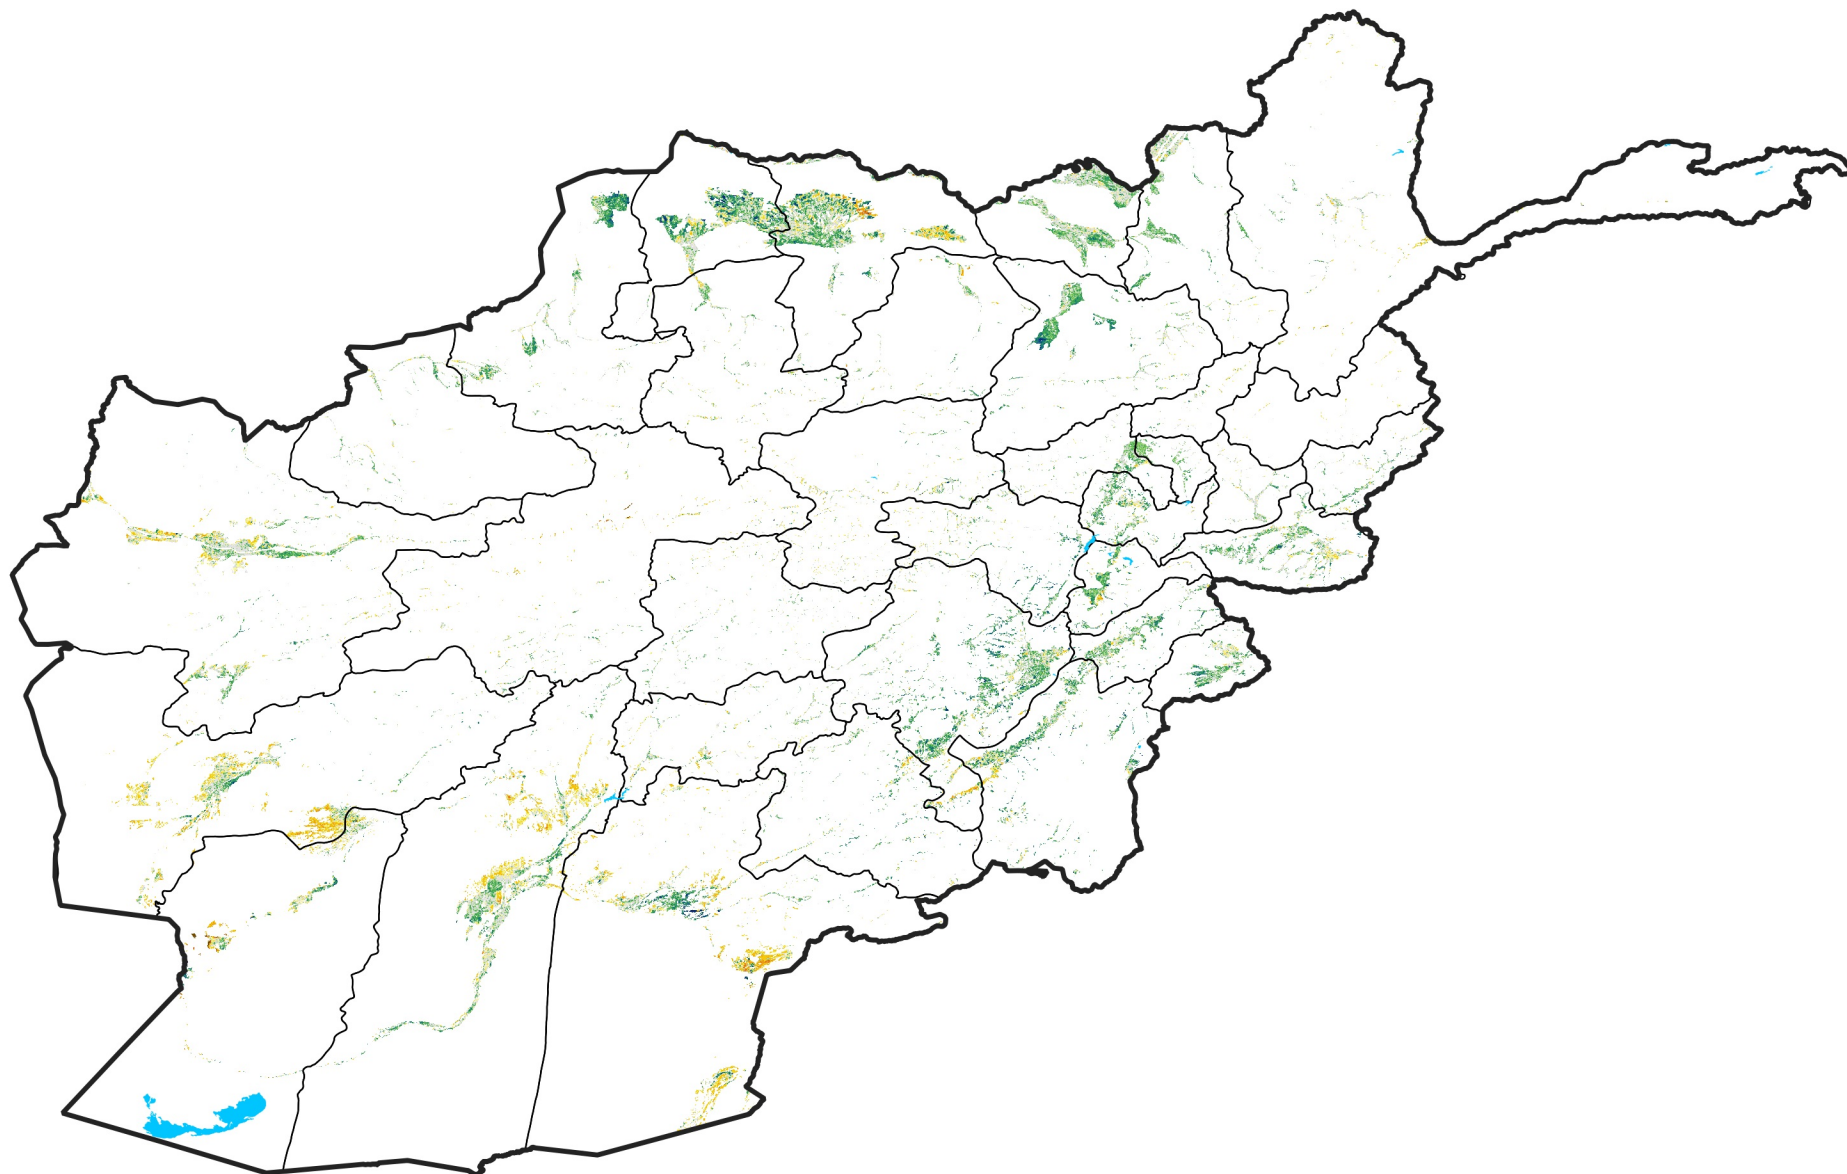

Afghanistan Irrigated Agricultural Areas

Percent of Mean NDVI

2013 / mean (2003 - 2022)

Period 18 / June 21 - 30, 2013

Percent of Normal