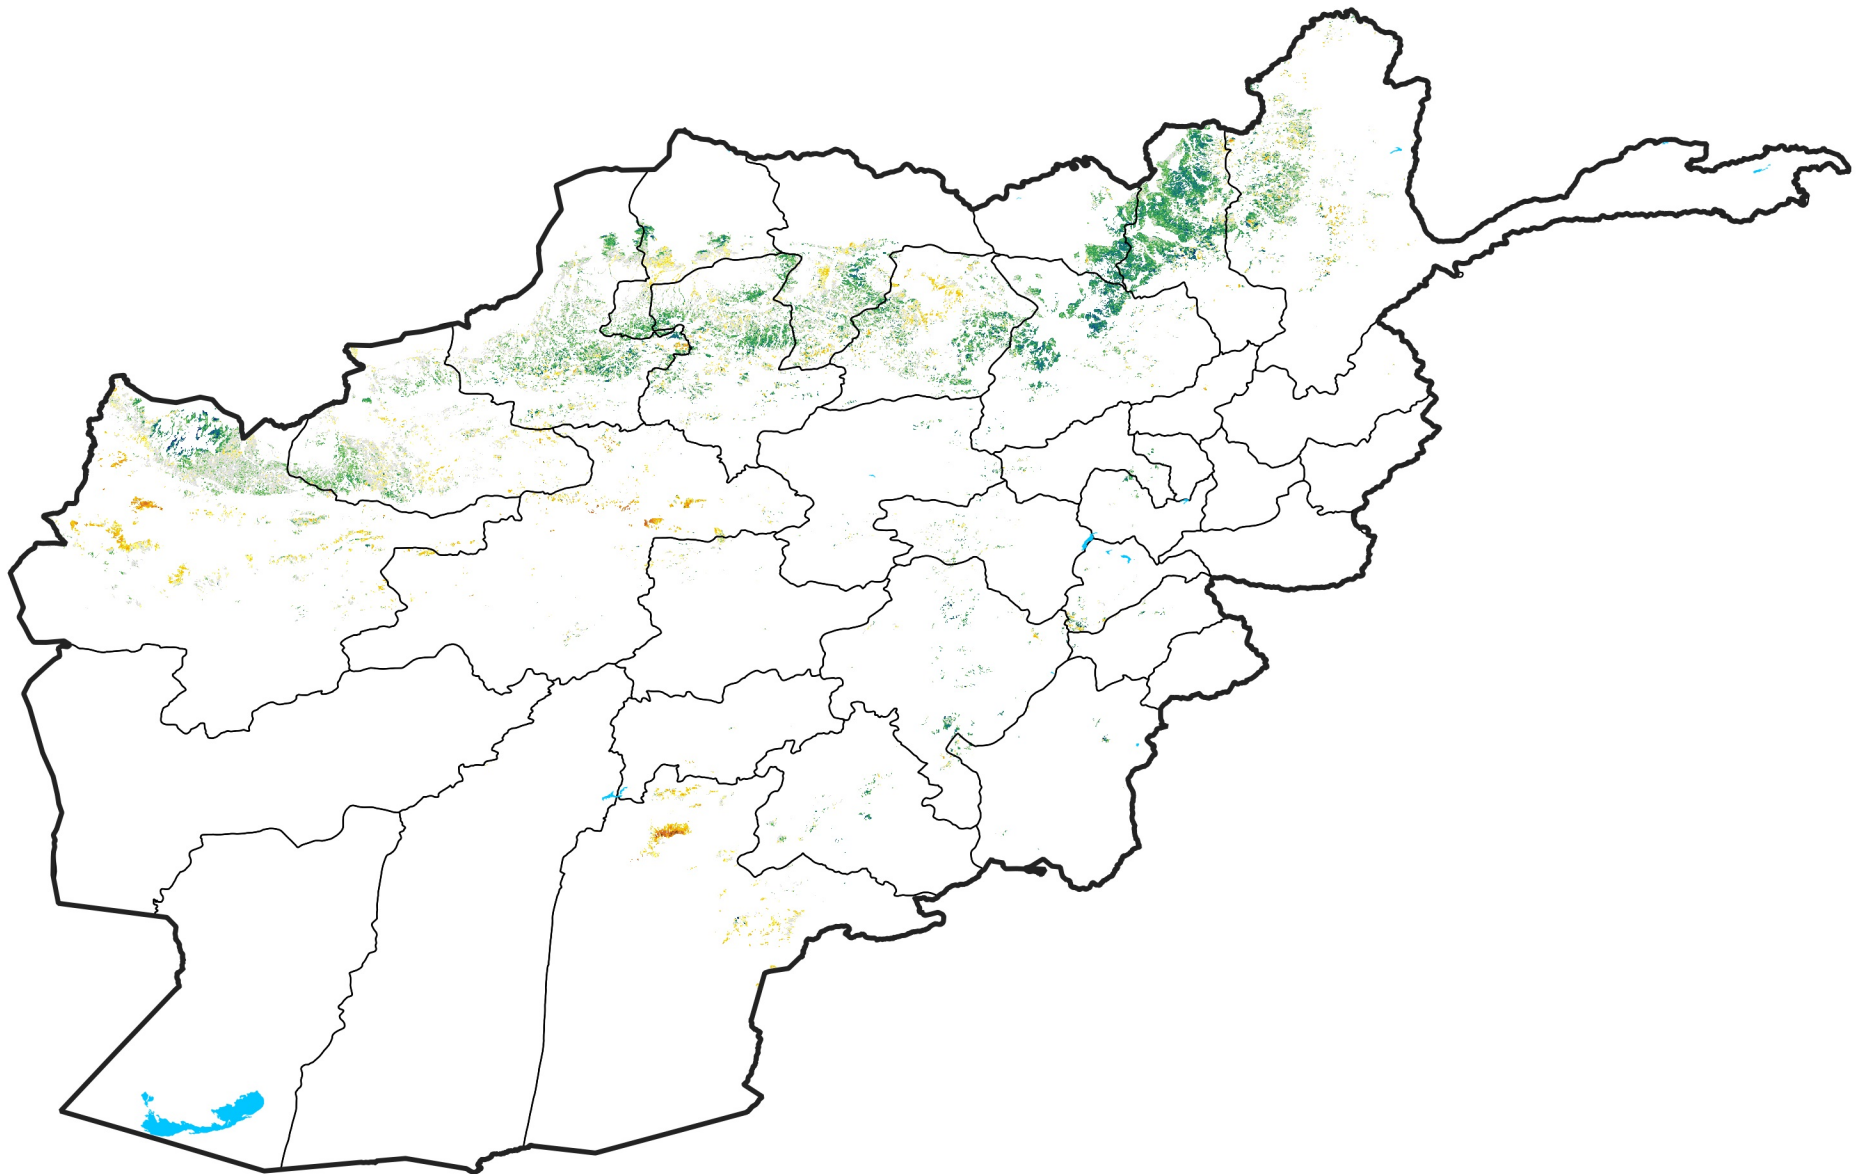

Afghanistan Rainfed Agricultural Areas

Percent of Mean NDVI

2013 / mean (2003 - 2022)

Period 18 / June 21 - 30, 2013

Percent of Normal