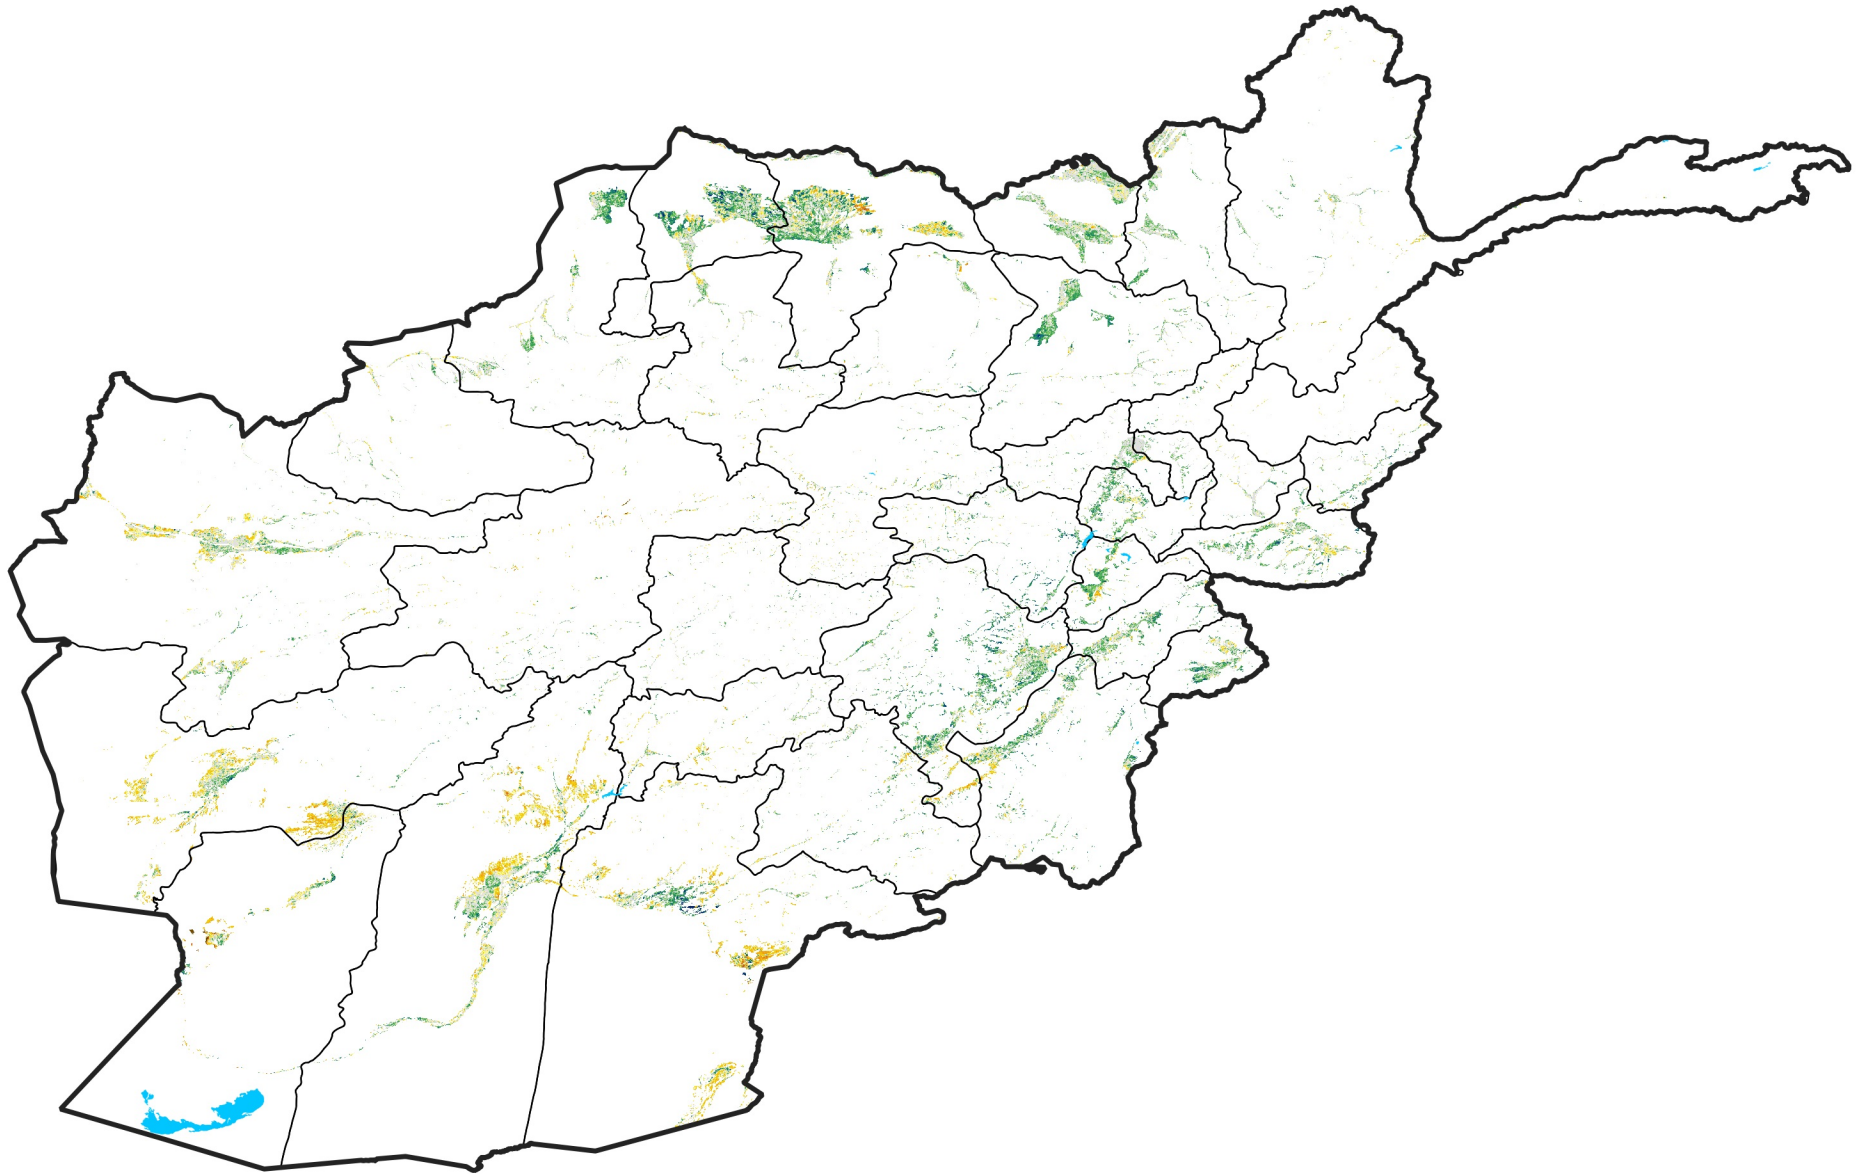

Afghanistan Irrigated Agricultural Areas

Percent of Mean NDVI

2013 / mean (2003 - 2022)

Period 19 / July 01 - 10, 2013

Percent of Normal