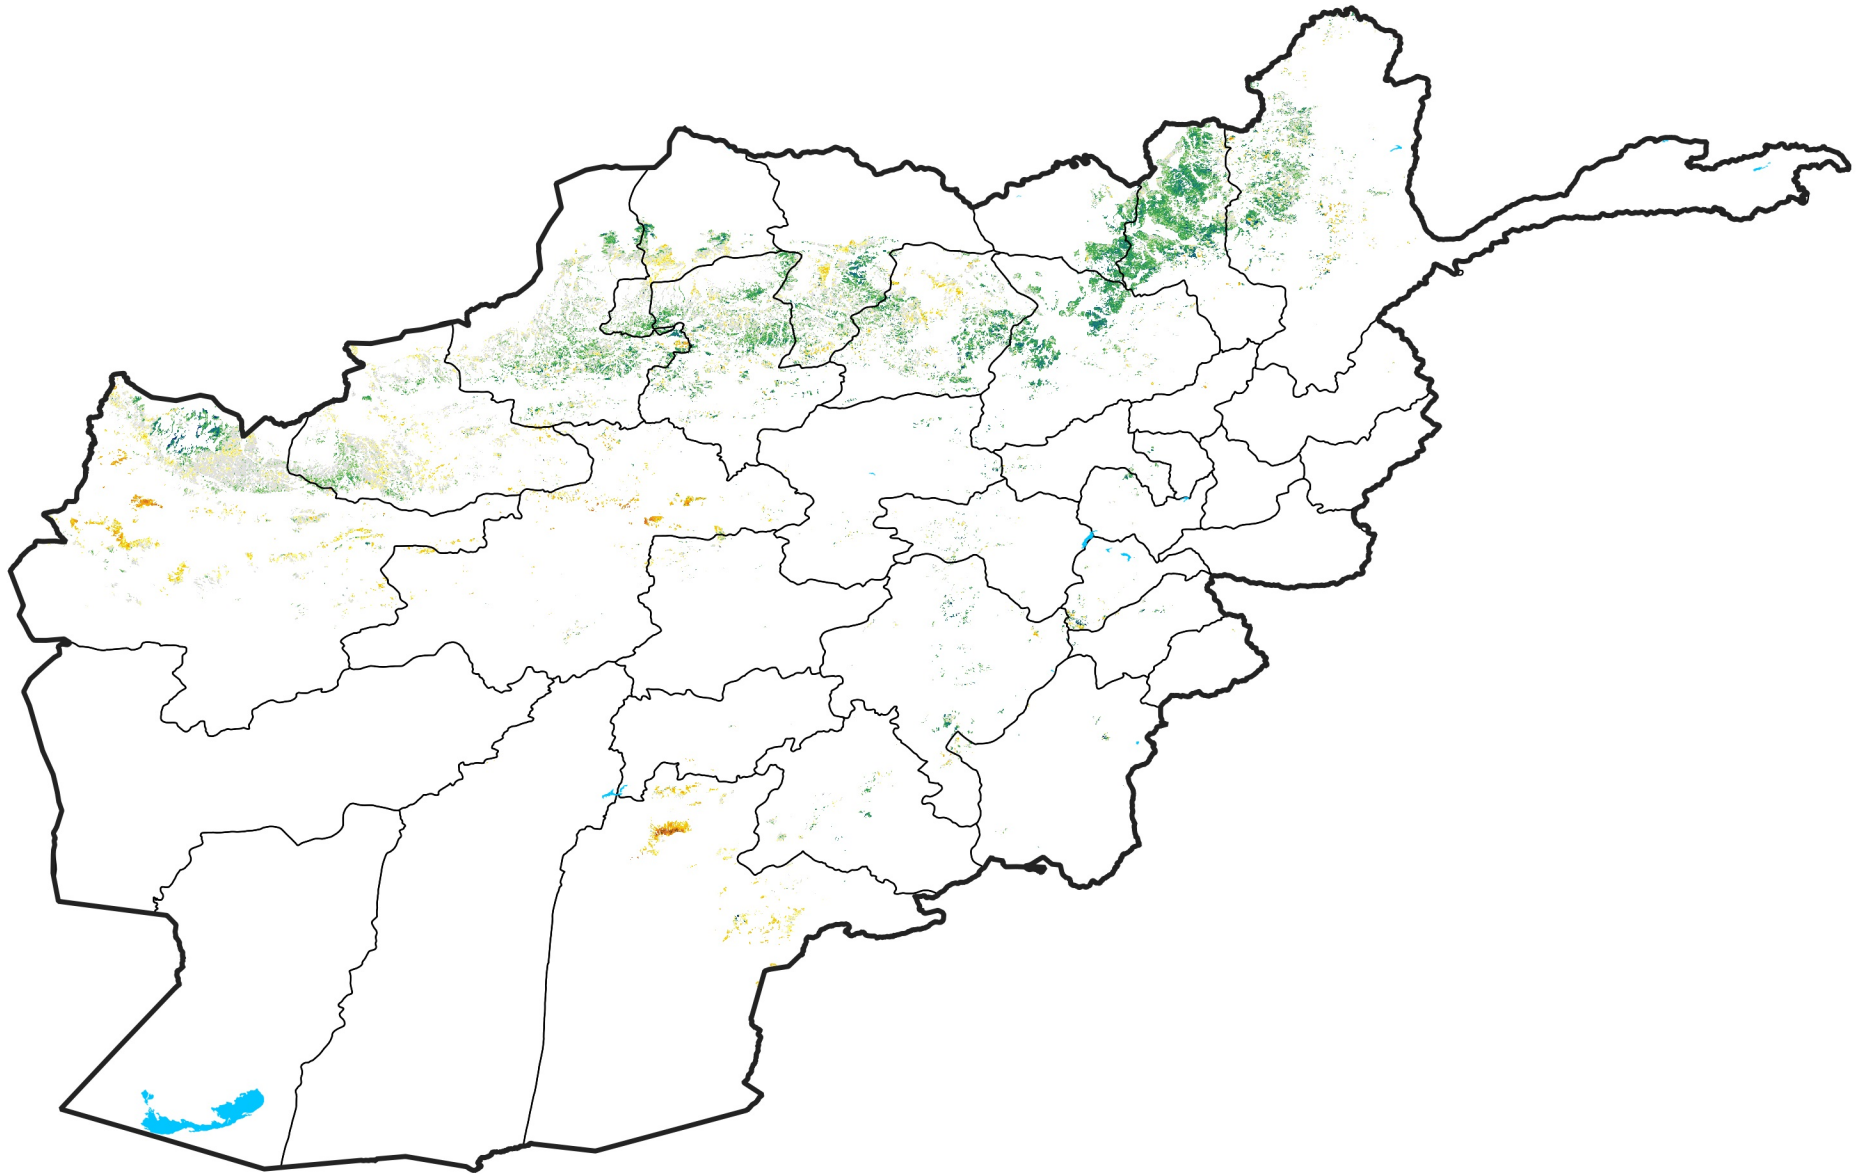

Afghanistan Rainfed Agricultural Areas

Percent of Mean NDVI

2013 / mean (2003 - 2022)

Period 19 / July 01 - 10, 2013

Percent of Normal