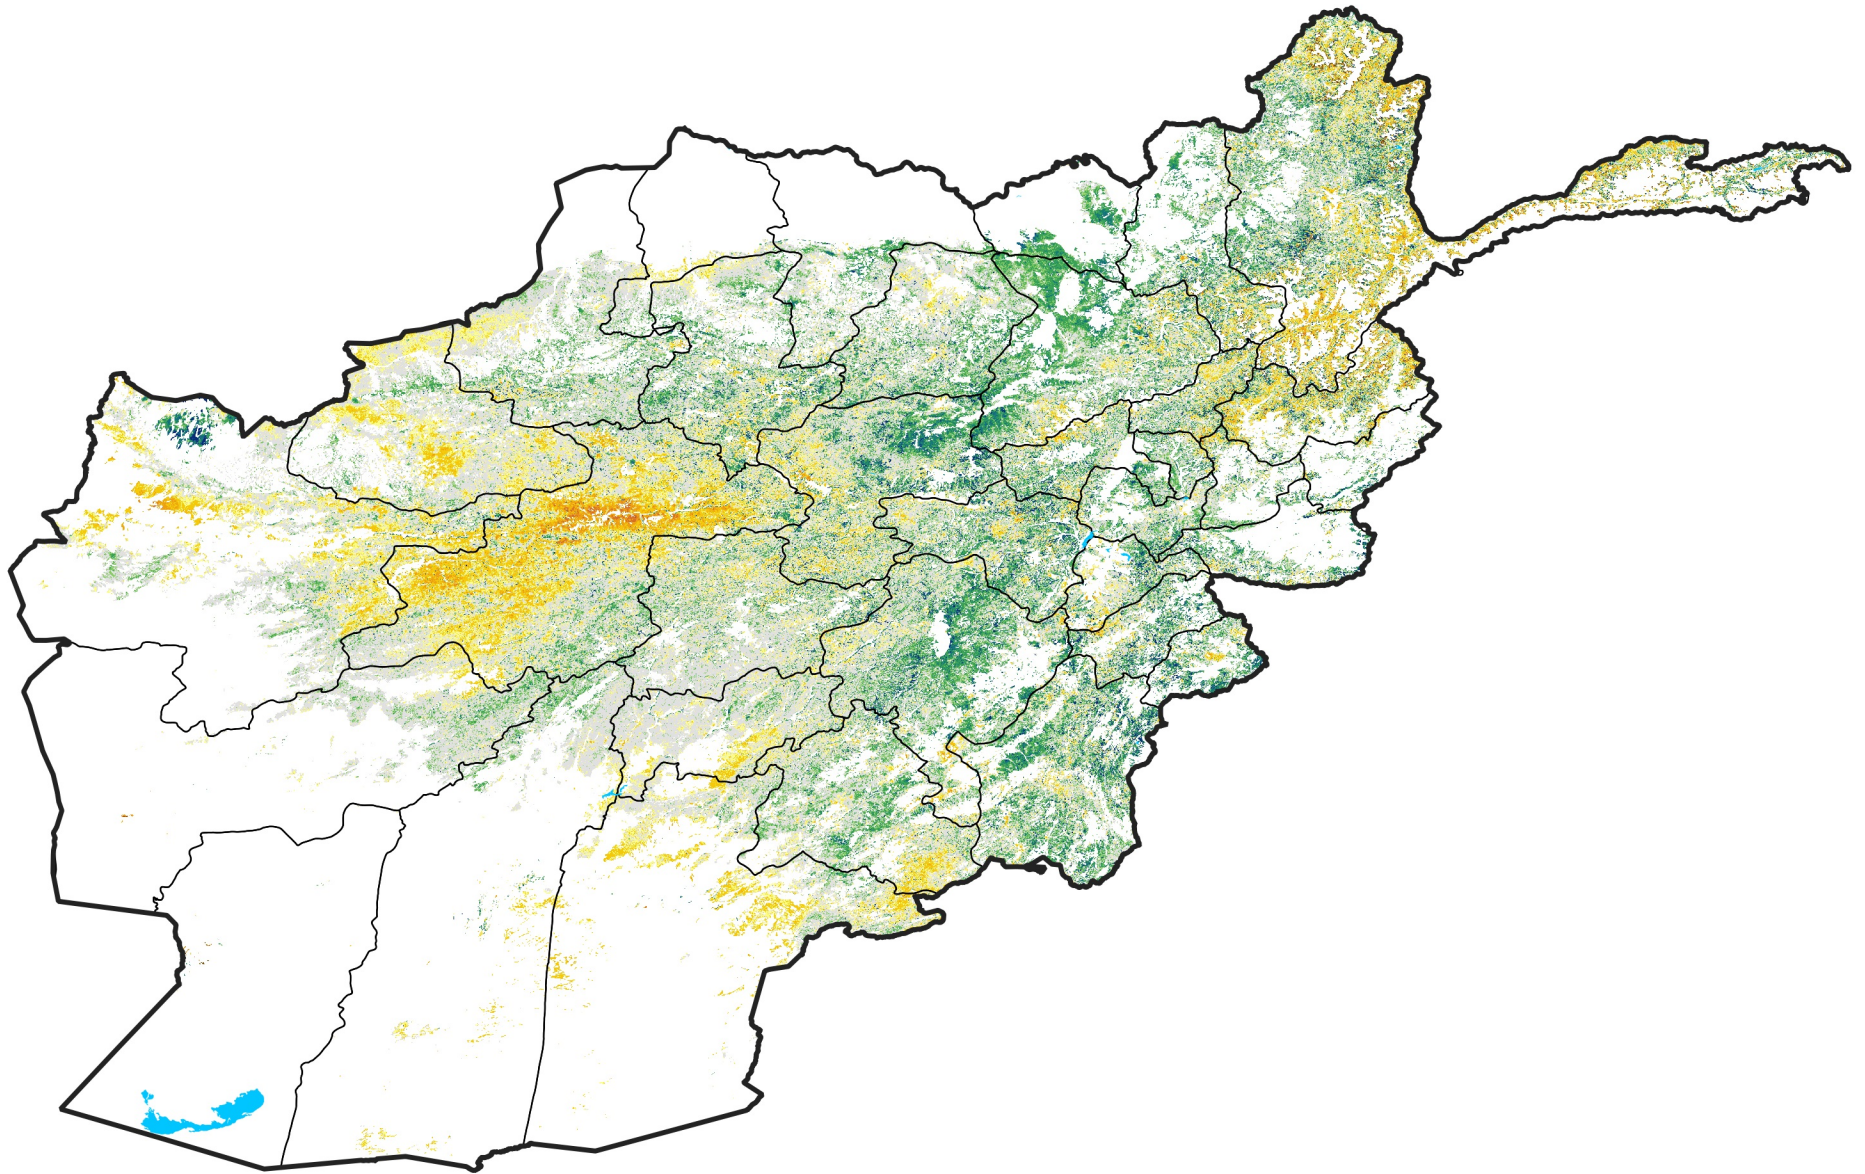

Afghanistan Rangeland Agricultural Areas

Percent of Mean NDVI

2013 / mean (2003 - 2022)

Period 19 / July 01 - 10, 2013

Percent of Normal