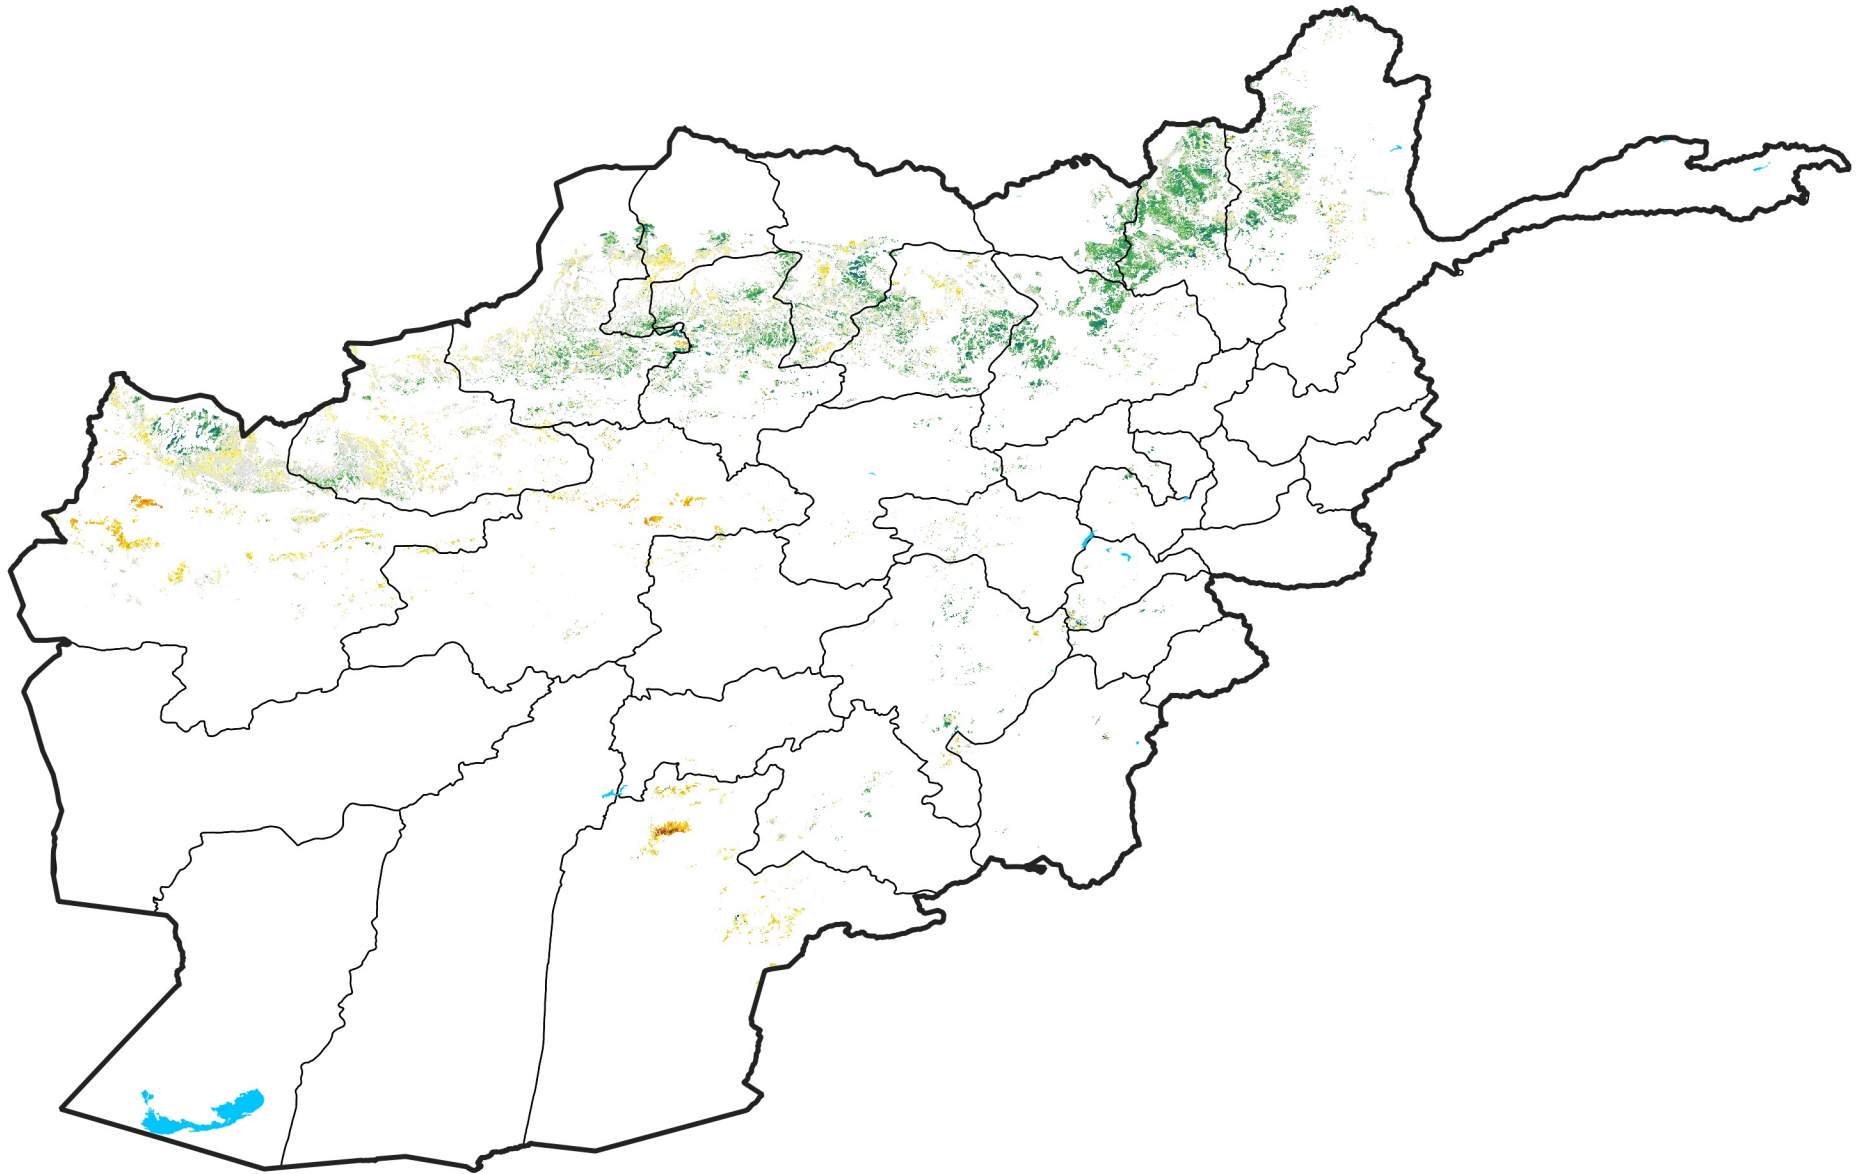

Afghanistan Rainfed Agricultural Areas

Percent of Mean NDVI

2013 / mean (2003 - 2022)

Period 20 / July 11 - 20, 2013

Percent of Normal