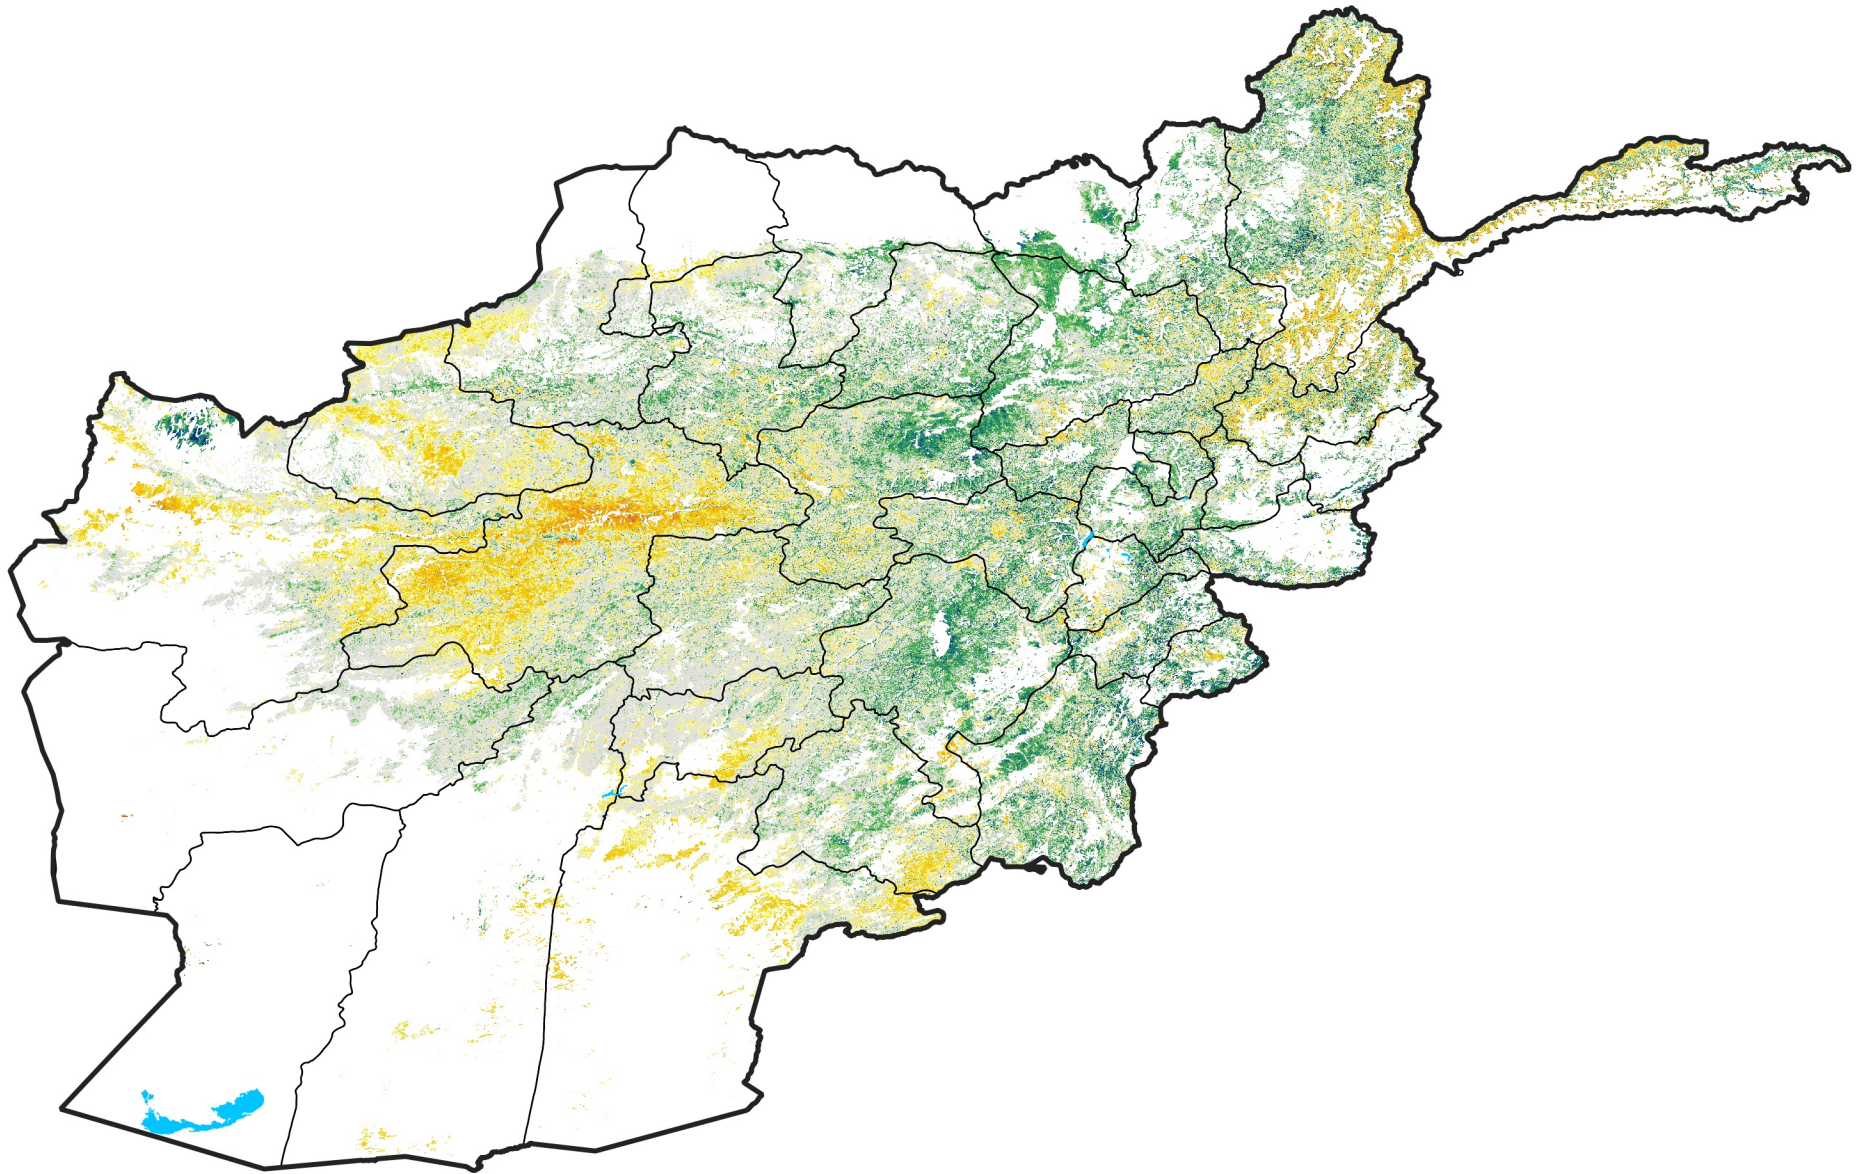

Afghanistan Rangeland Agricultural Areas

Percent of Mean NDVI

2013 / mean (2003 - 2022)

Period 20 / July 11 - 20, 2013

Percent of Normal