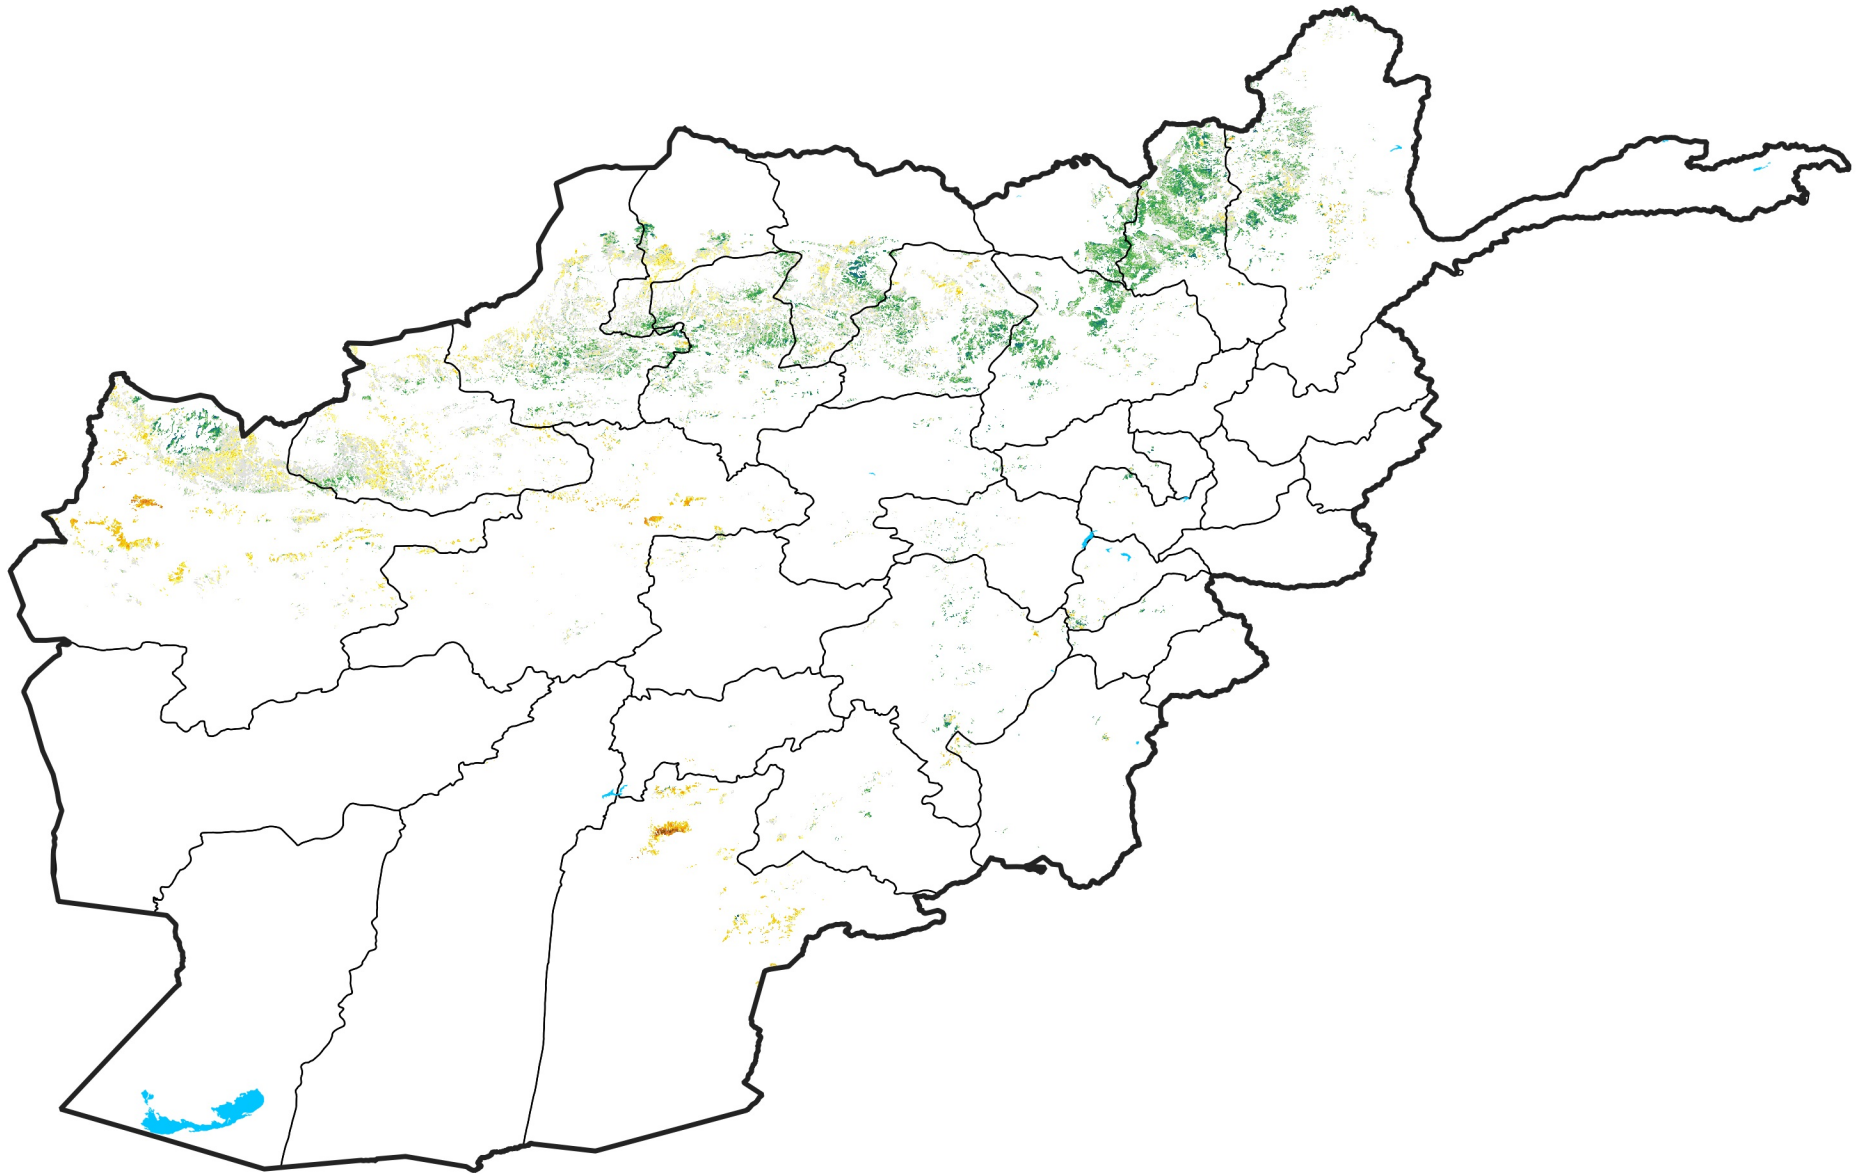

Afghanistan Rainfed Agricultural Areas

Percent of Mean NDVI

2013 / mean (2003 - 2022)

Period 21 / July 21 - 31, 2013

Percent of Normal