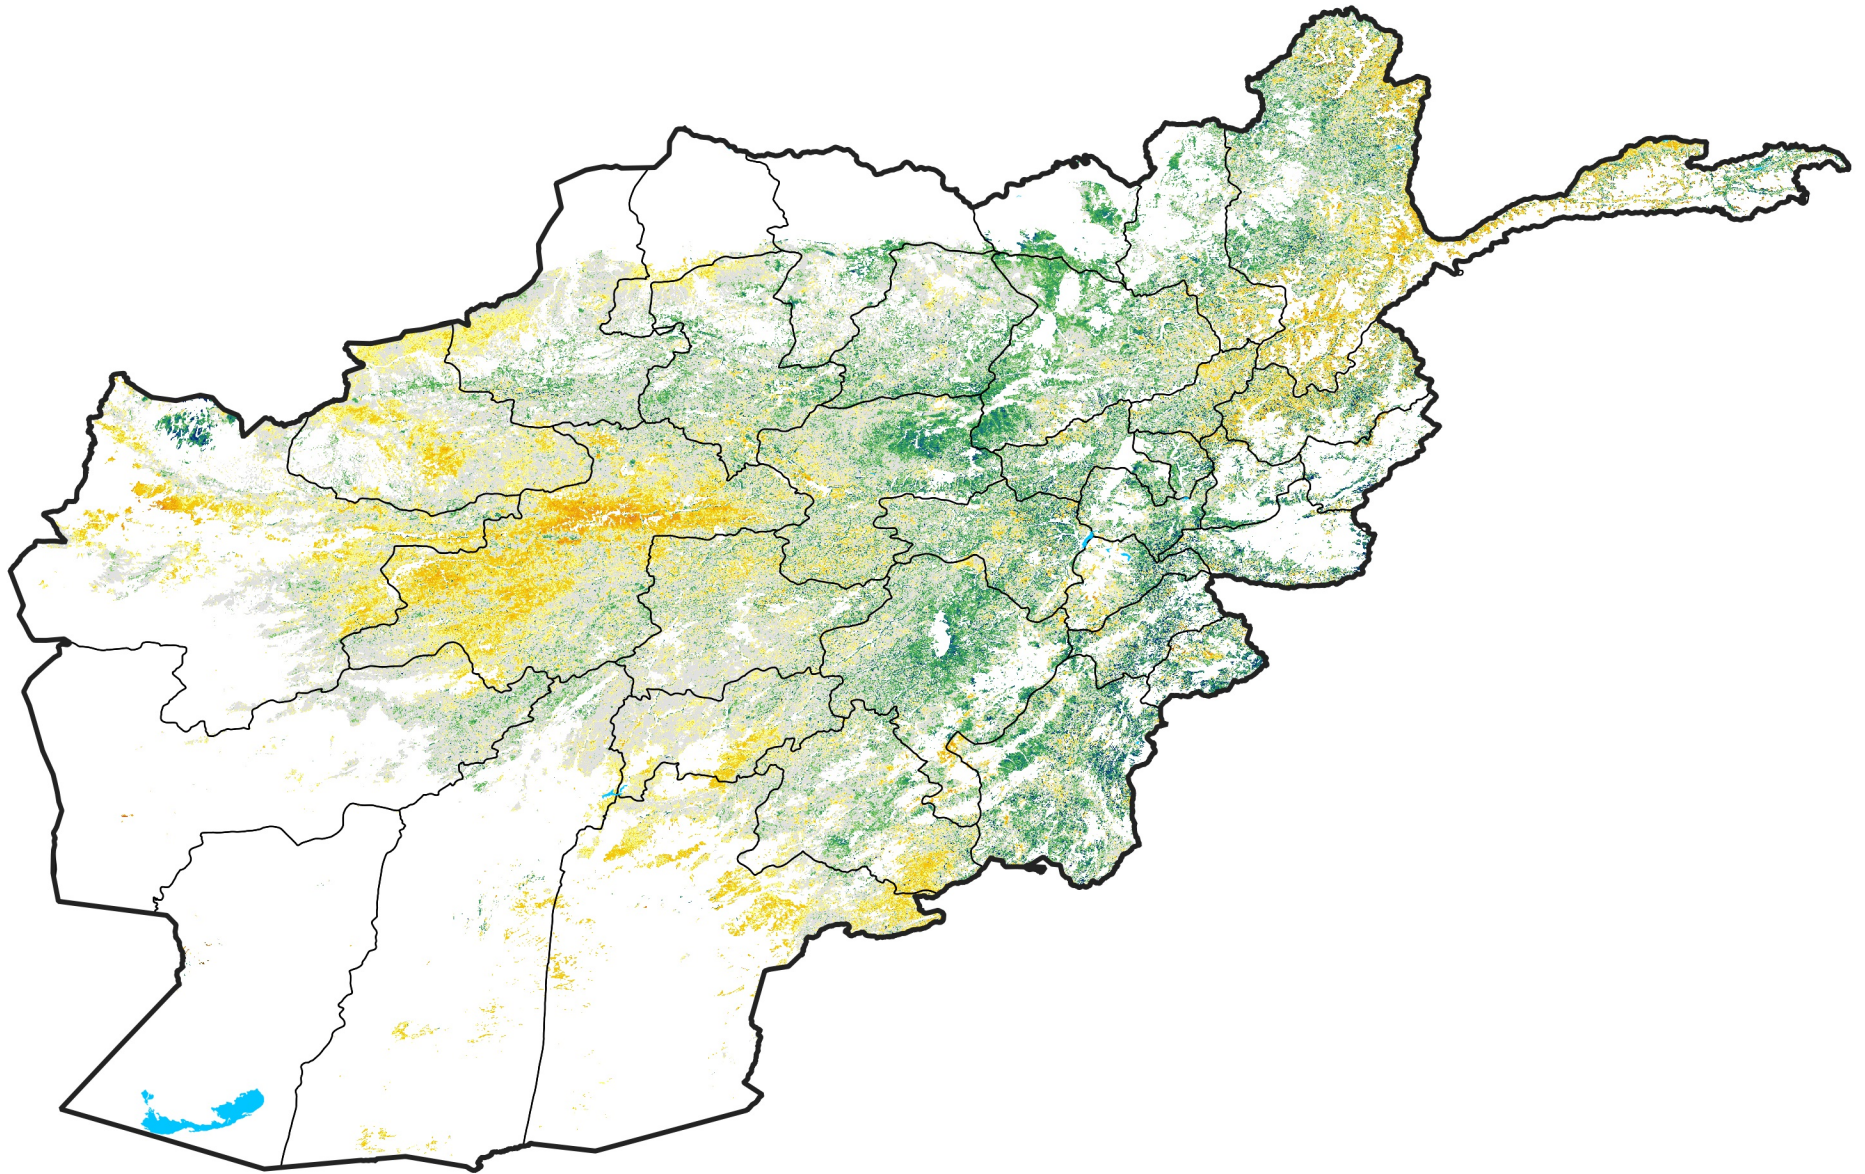

Afghanistan Rangeland Agricultural Areas

Percent of Mean NDVI

2013 / mean (2003 - 2022)

Period 21 / July 21 - 31, 2013

Percent of Normal