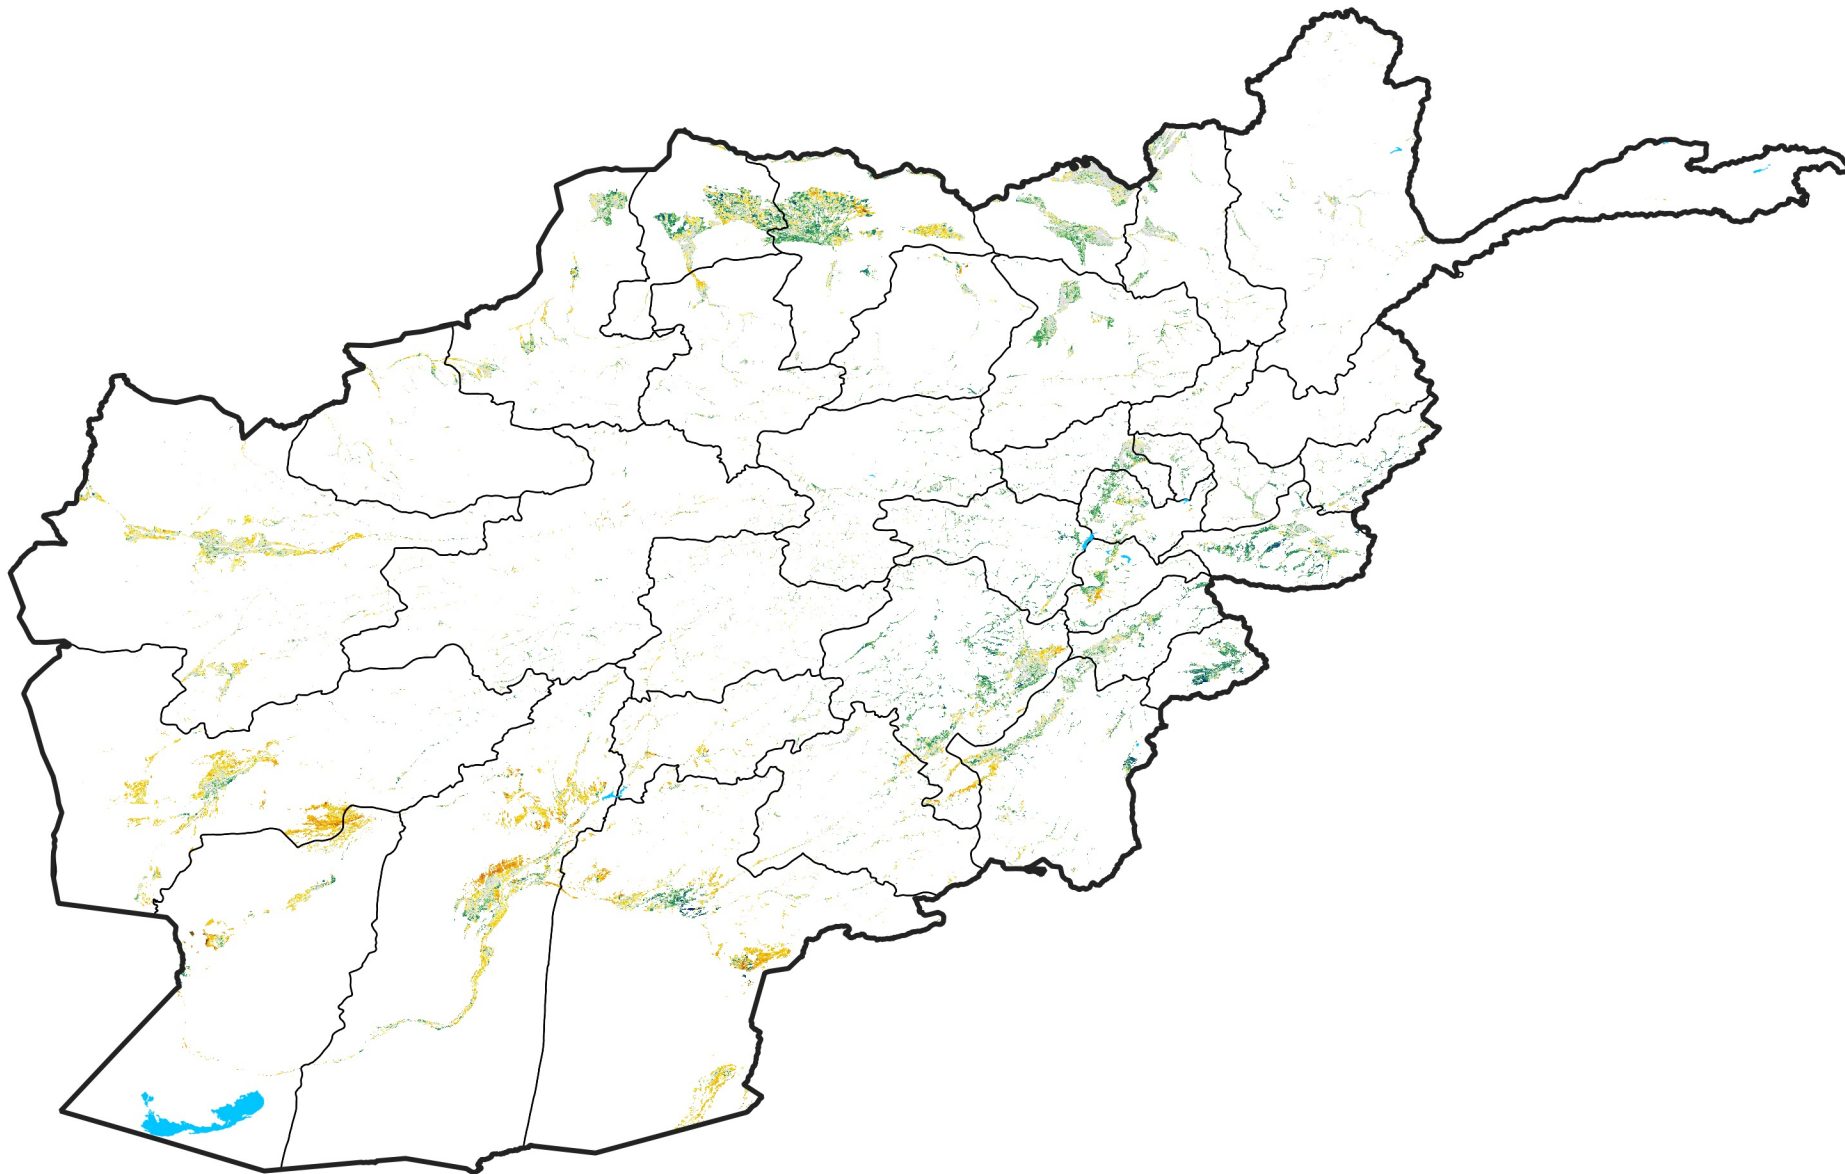

Afghanistan Irrigated Agricultural Areas

Percent of Mean NDVI

2013 / mean (2003 - 2022)

Period 22 / August 01 - 10, 2013

Percent of Normal