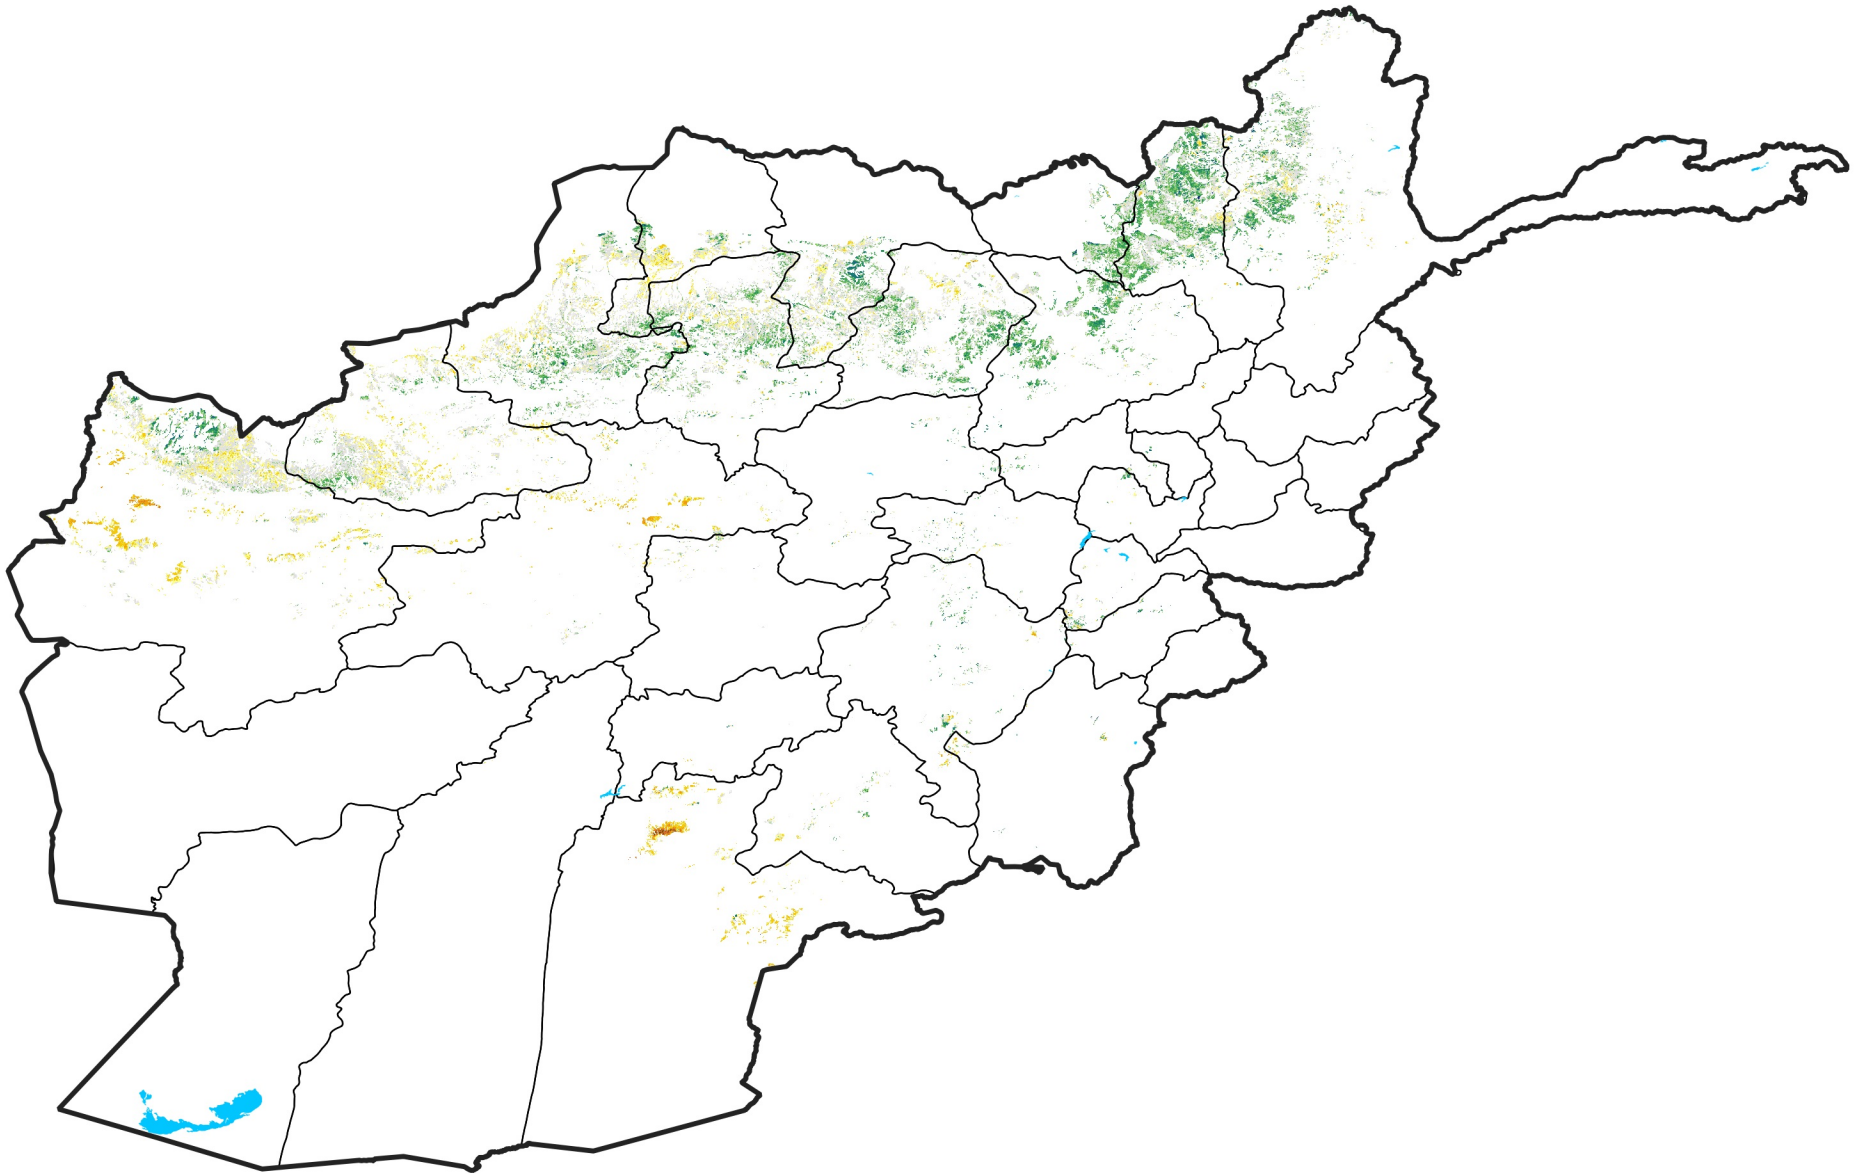

Afghanistan Rainfed Agricultural Areas

Percent of Mean NDVI

2013 / mean (2003 - 2022)

Period 22 / August 01 - 10, 2013

Percent of Normal