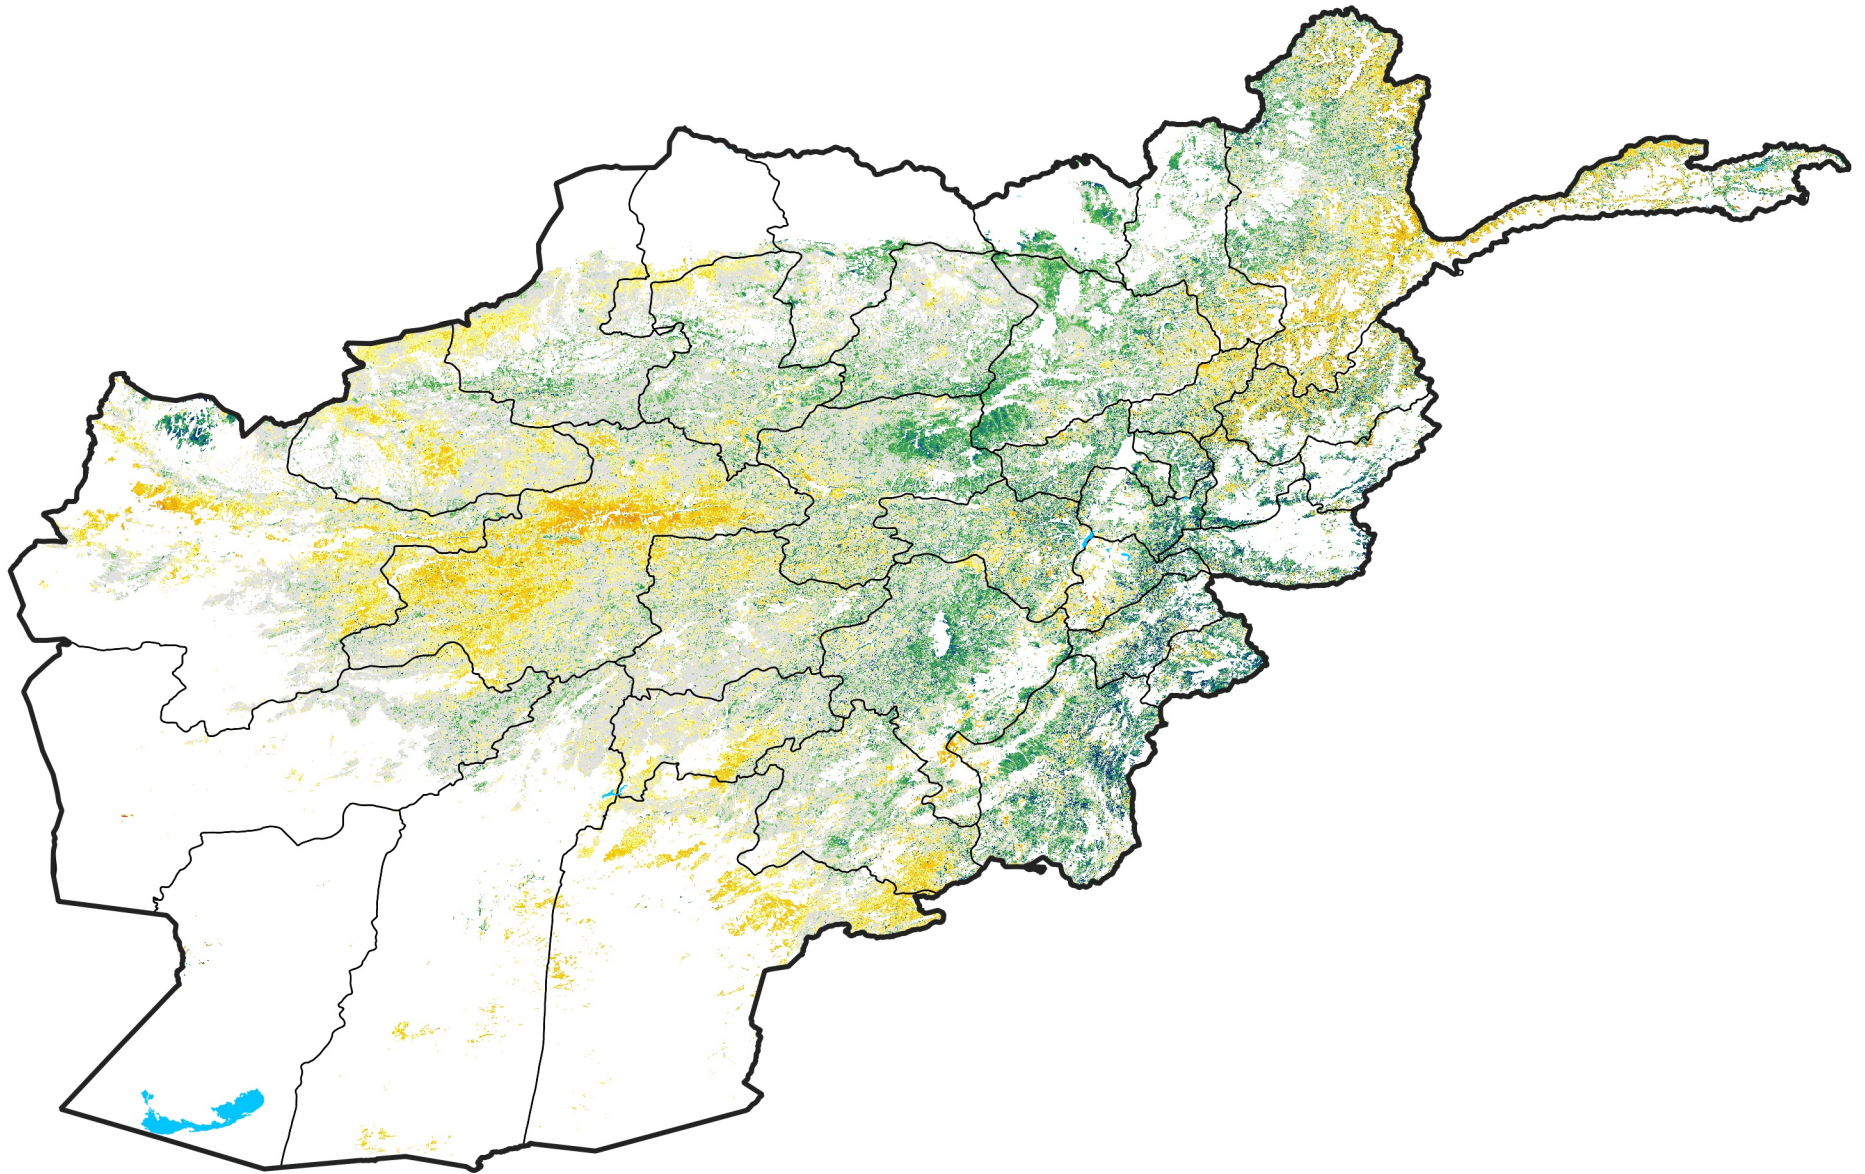

Afghanistan Rangeland Agricultural Areas

Percent of Mean NDVI

2013 / mean (2003 - 2022)

Period 22 / August 01 - 10, 2013

Percent of Normal