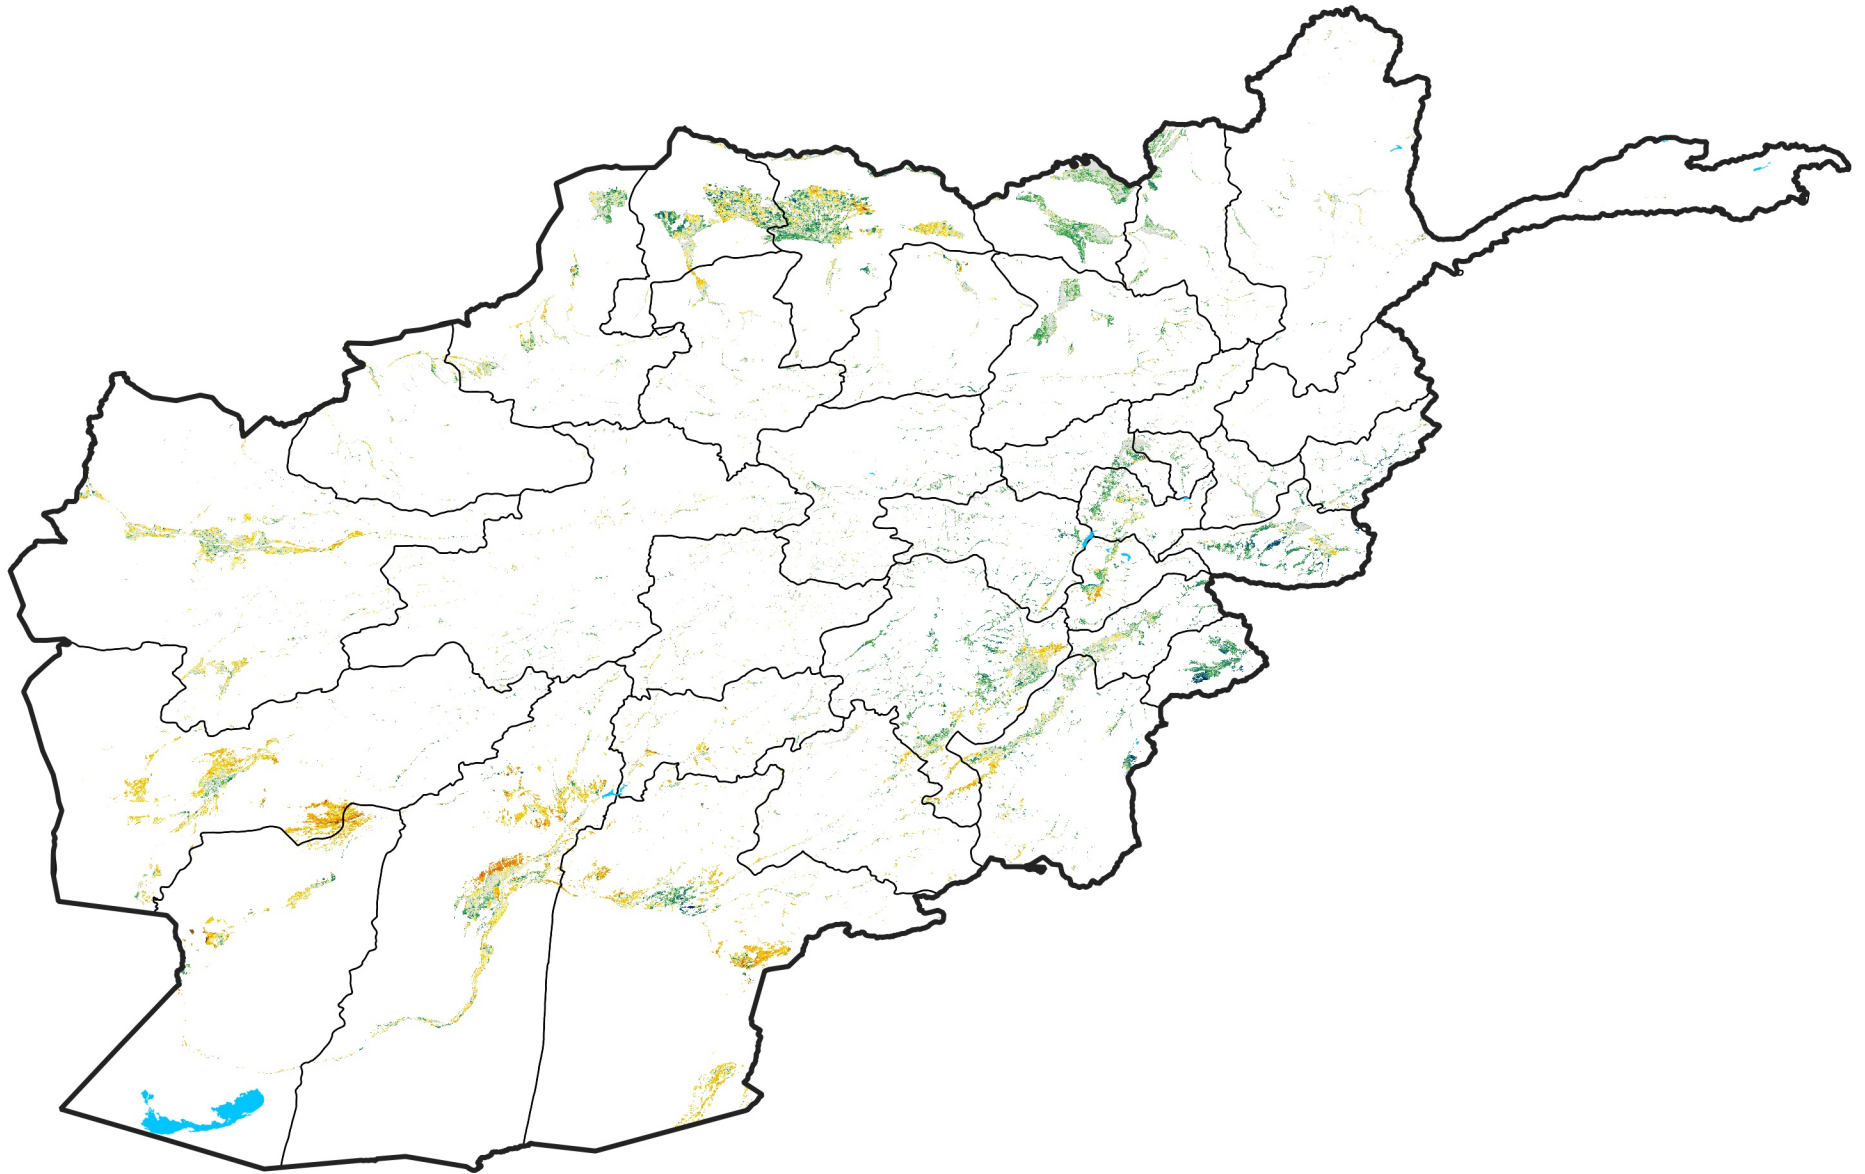

Afghanistan Irrigated Agricultural Areas

Percent of Mean NDVI

2013 / mean (2003 - 2022)

Period 23 / August 11 - 20, 2013

Percent of Normal