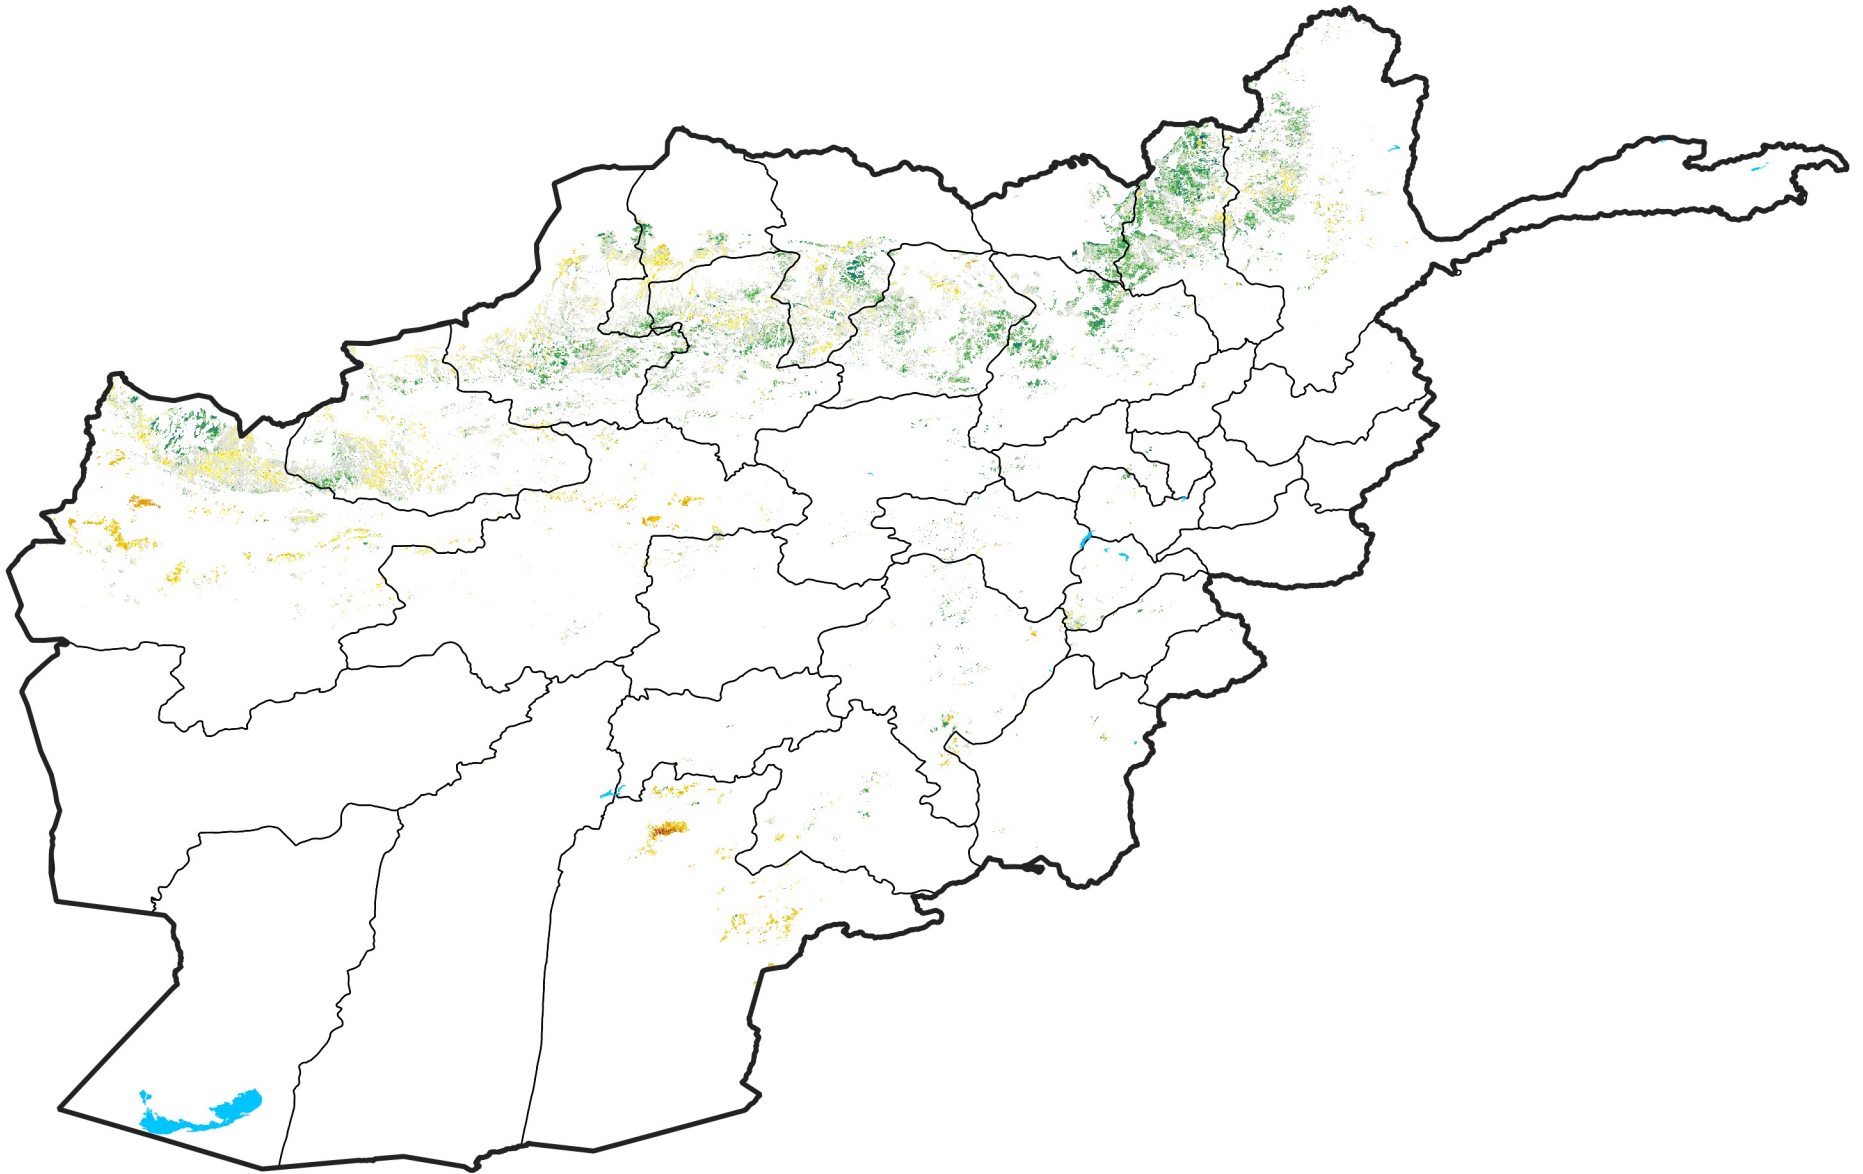

Afghanistan Rainfed Agricultural Areas

Percent of Mean NDVI

2013 / mean (2003 - 2022)

Period 23 / August 11 - 20, 2013

Percent of Normal