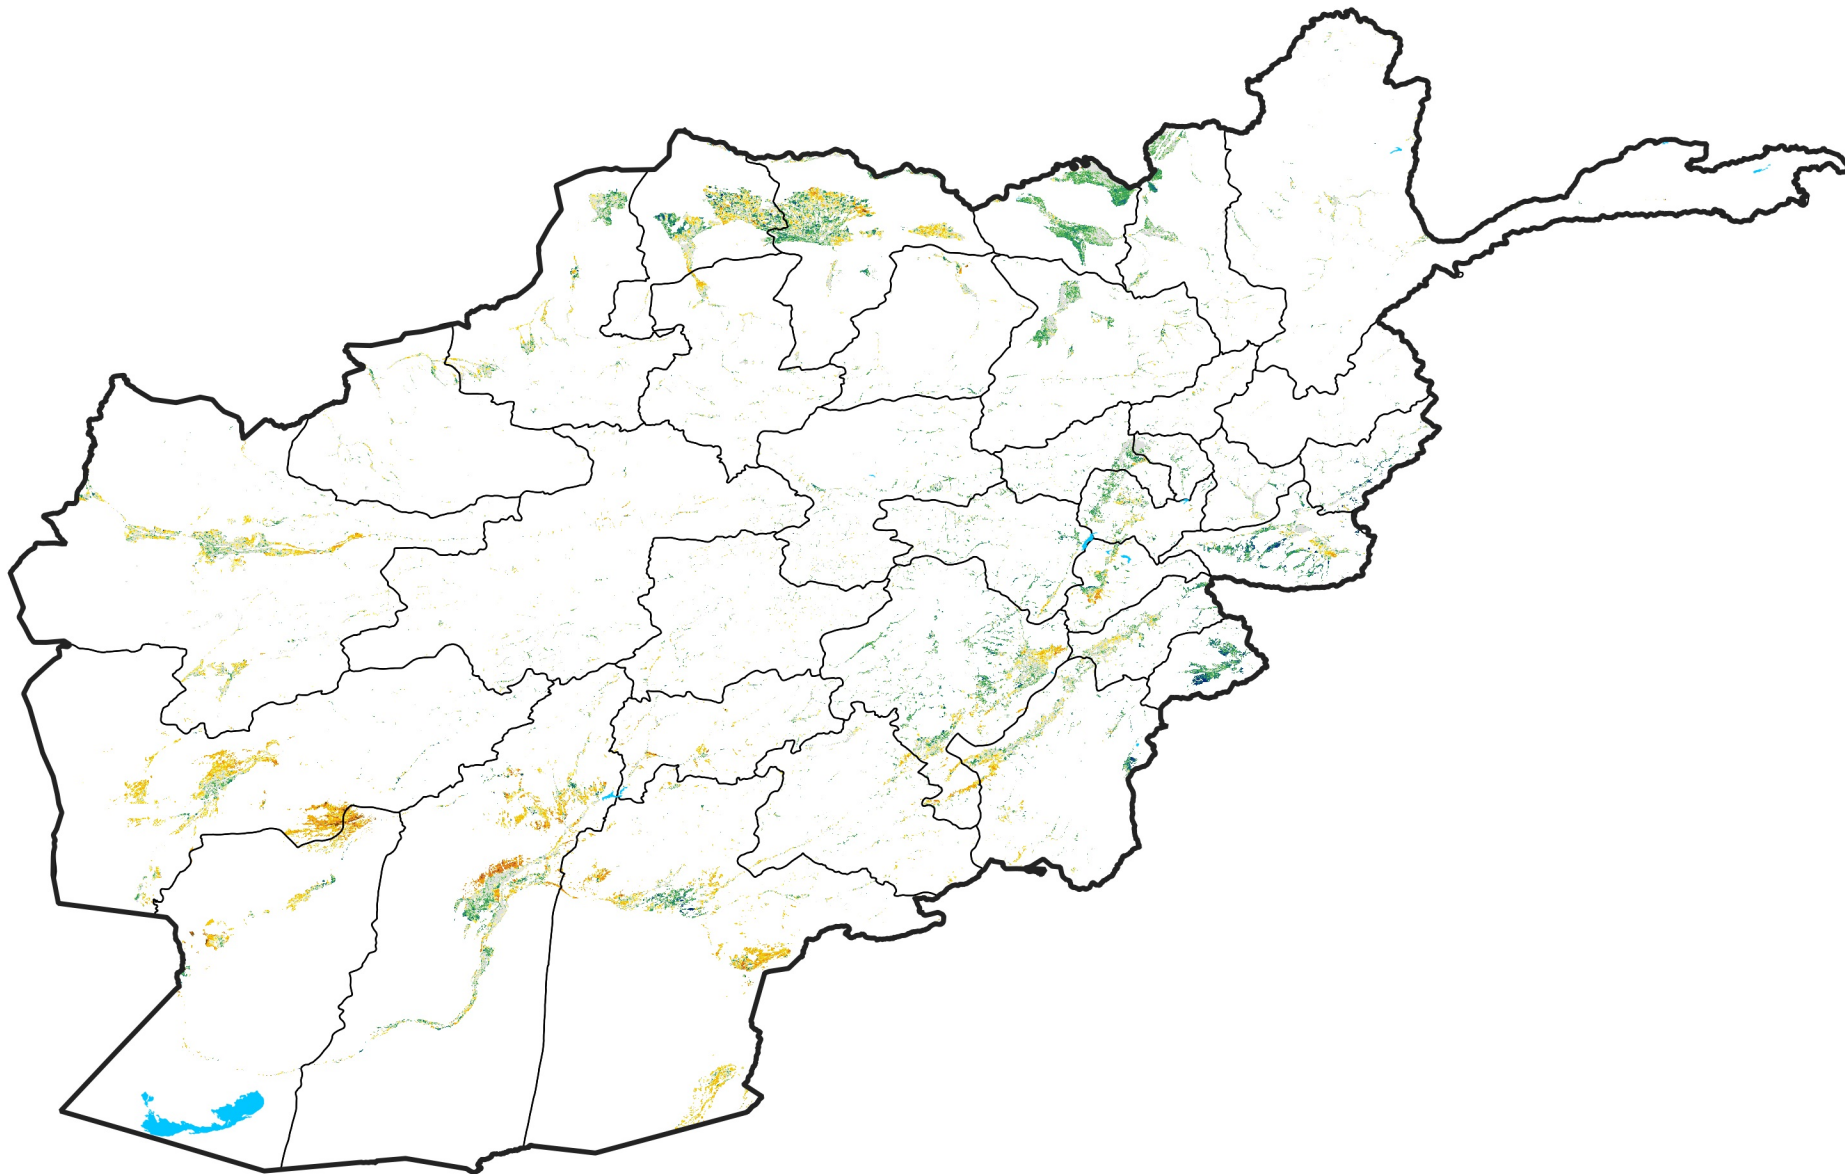

Afghanistan Irrigated Agricultural Areas

Percent of Mean NDVI

2013 / mean (2003 - 2022)

Period 24 / August 21 - 31, 2013

Percent of Normal