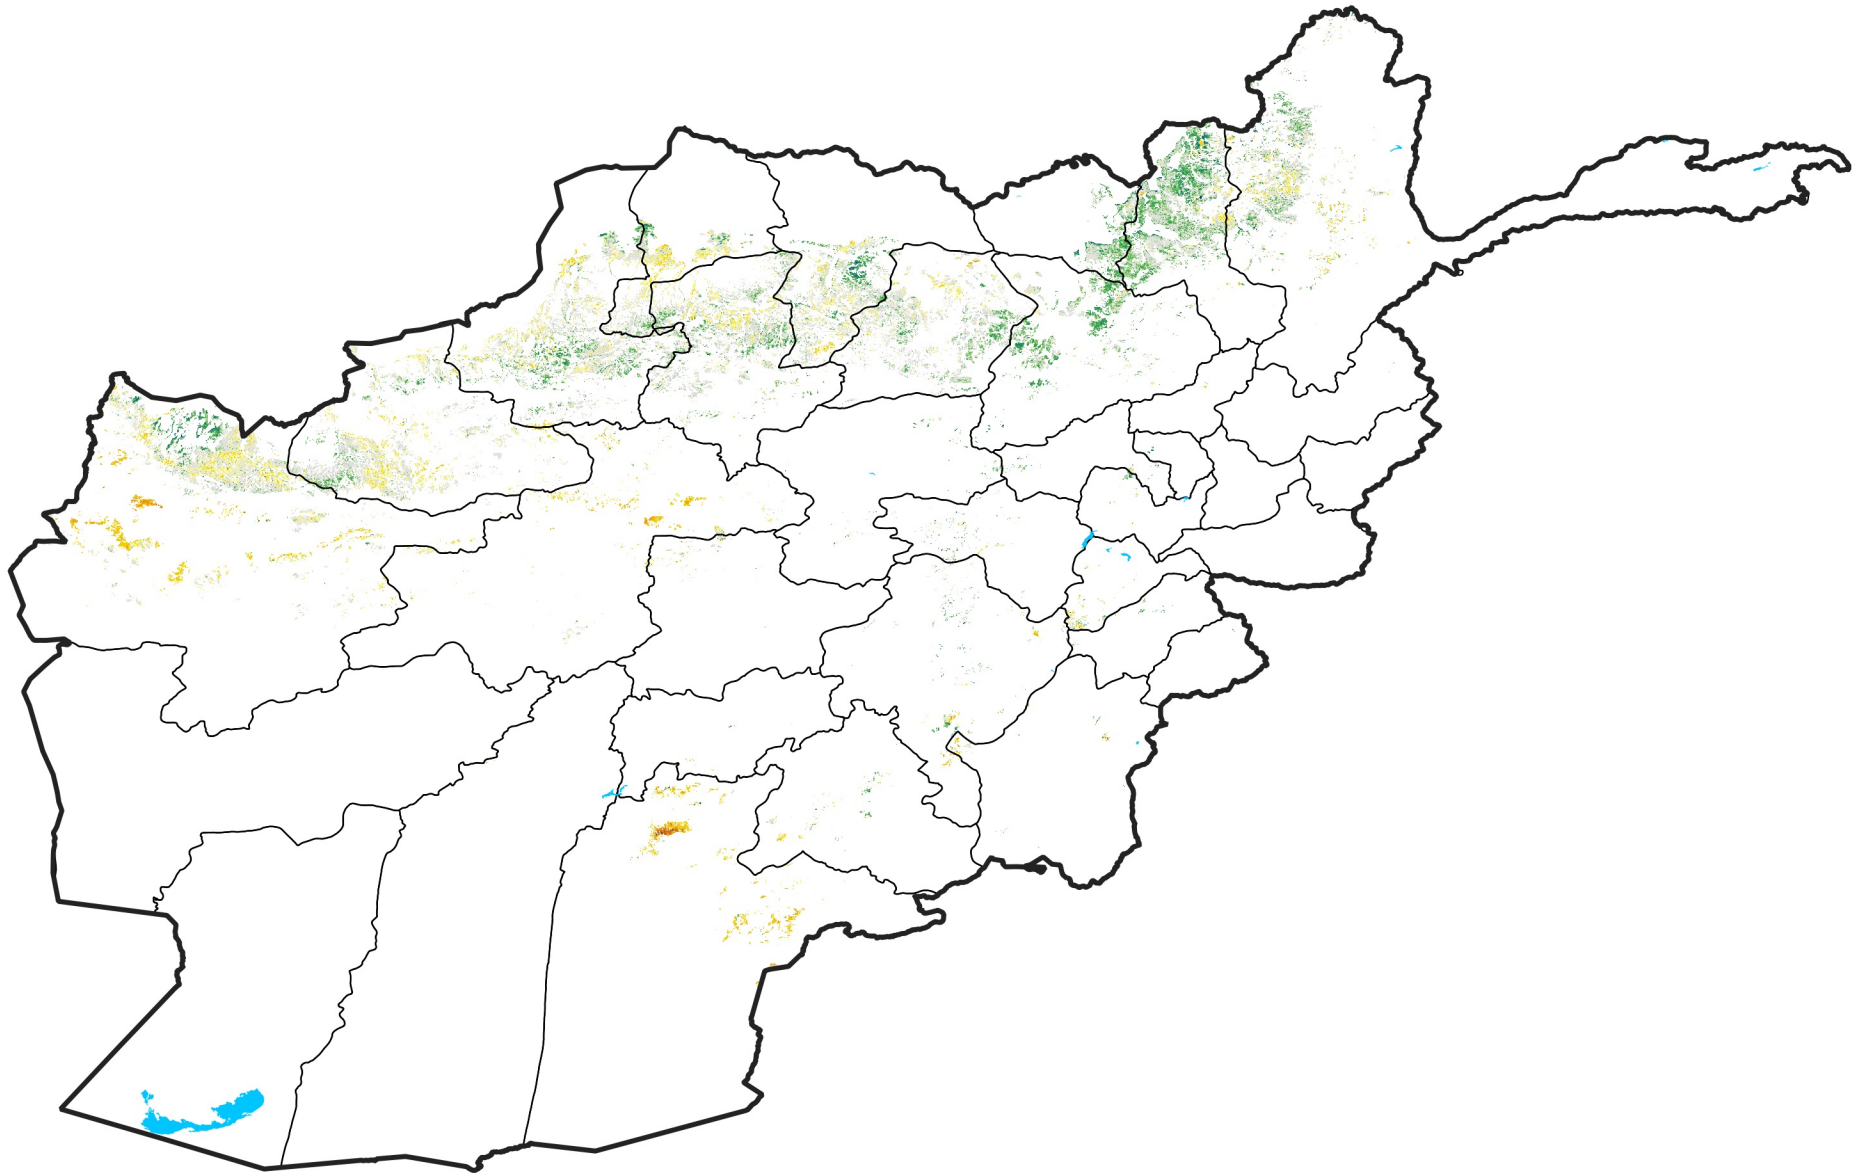

Afghanistan Rainfed Agricultural Areas

Percent of Mean NDVI

2013 / mean (2003 - 2022)

Period 24 / August 21 - 31, 2013

Percent of Normal