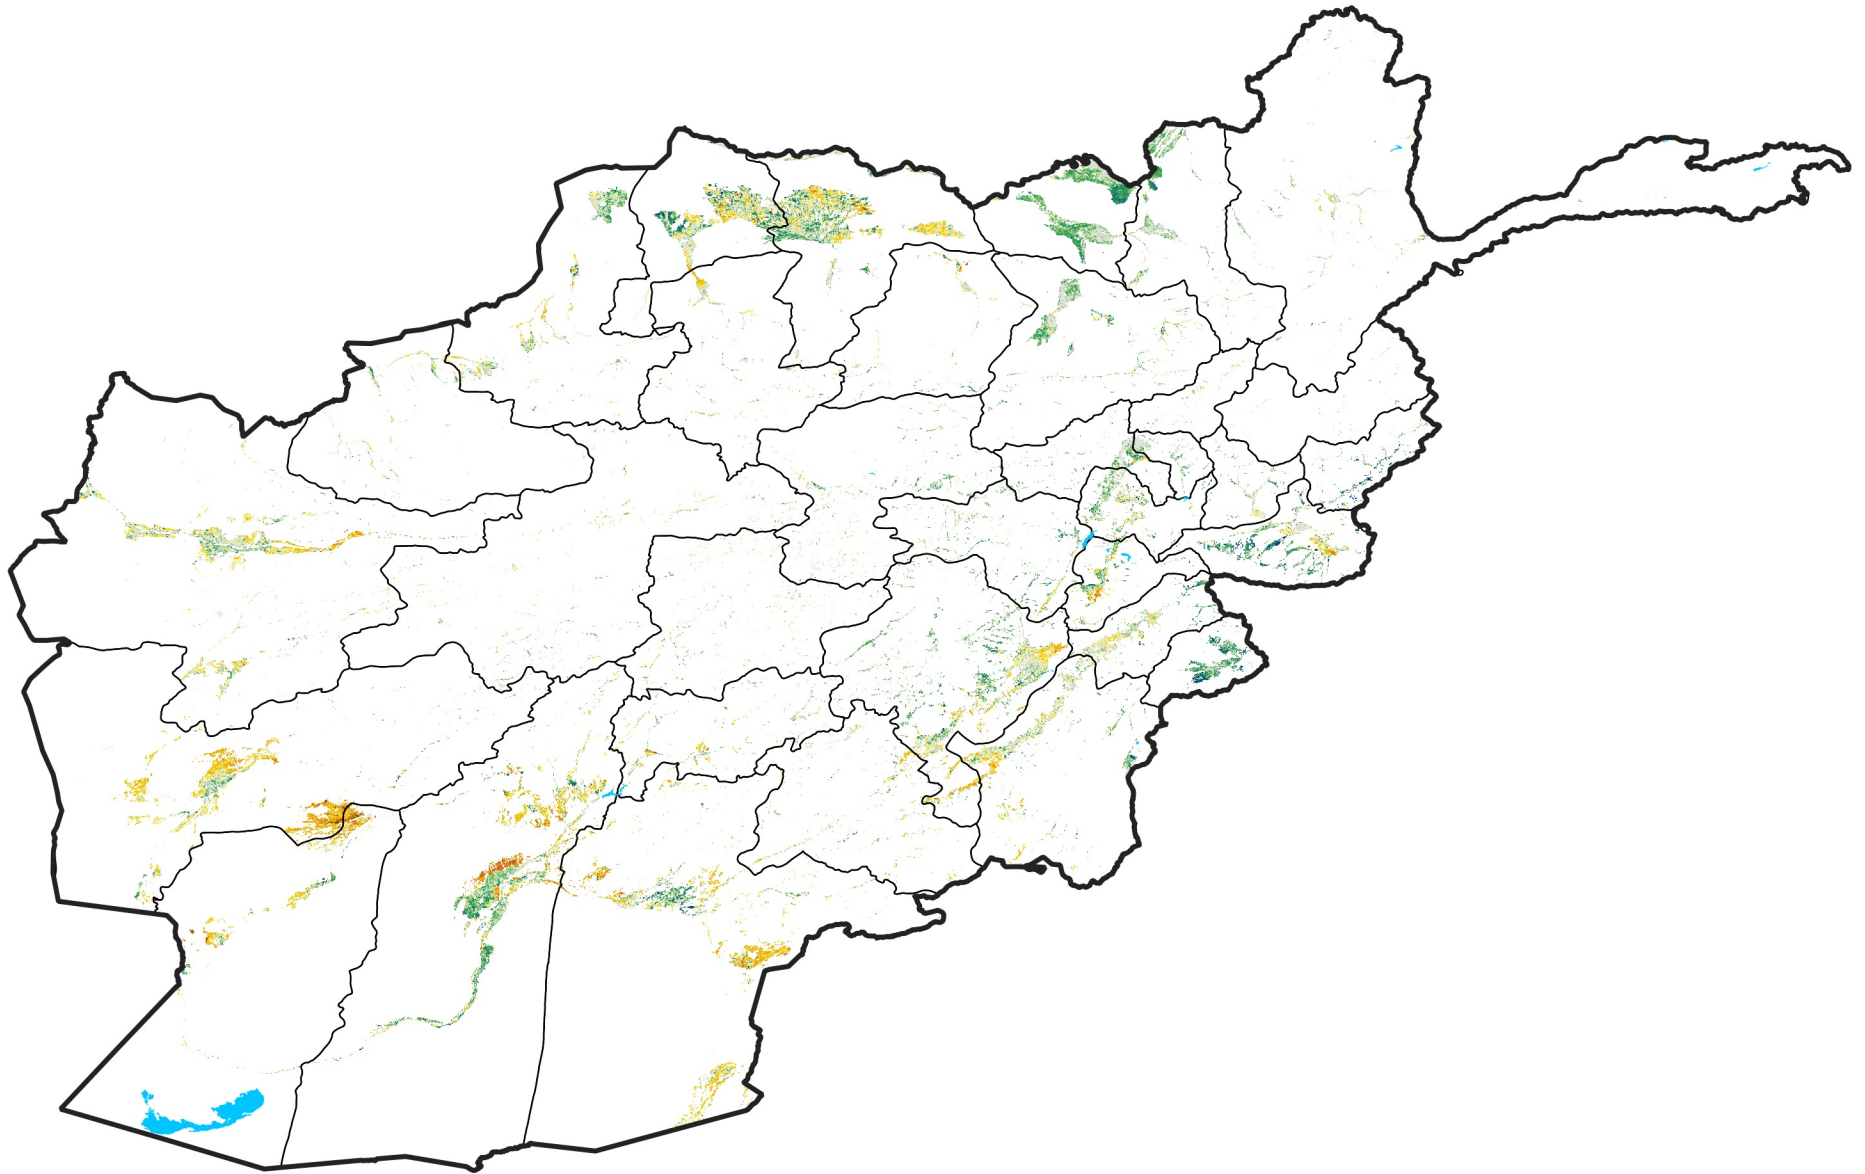

Afghanistan Irrigated Agricultural Areas

Percent of Mean NDVI

2013 / mean (2003 - 2022)

Period 25 / September 01 - 10, 2013

Percent of Normal