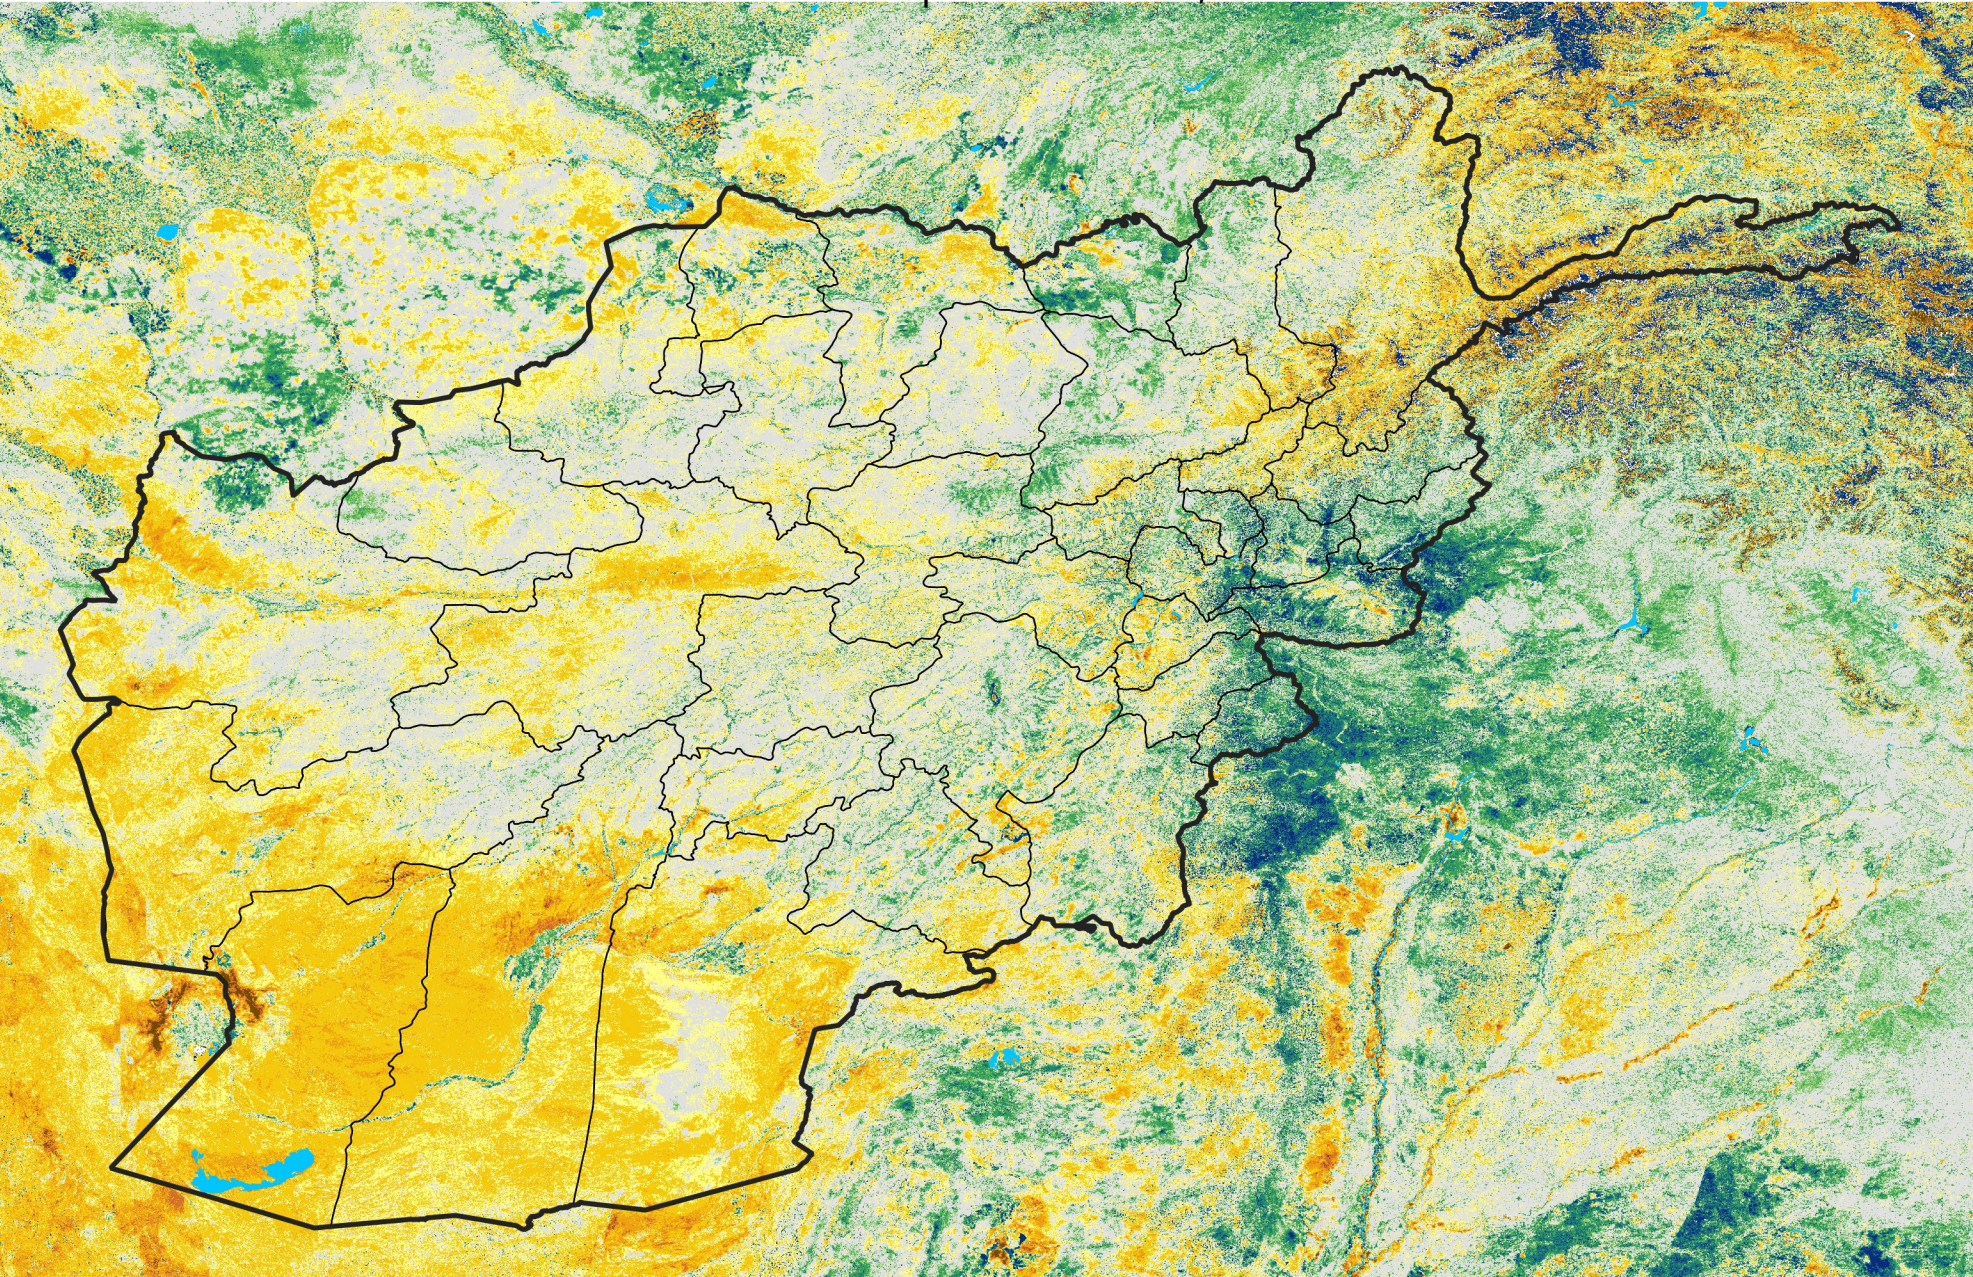

Afghanistan

Percent of Mean NDVI

2013 / mean (2003 - 2022)

Period 26 / September 11 - 20, 2013

Percent of Normal