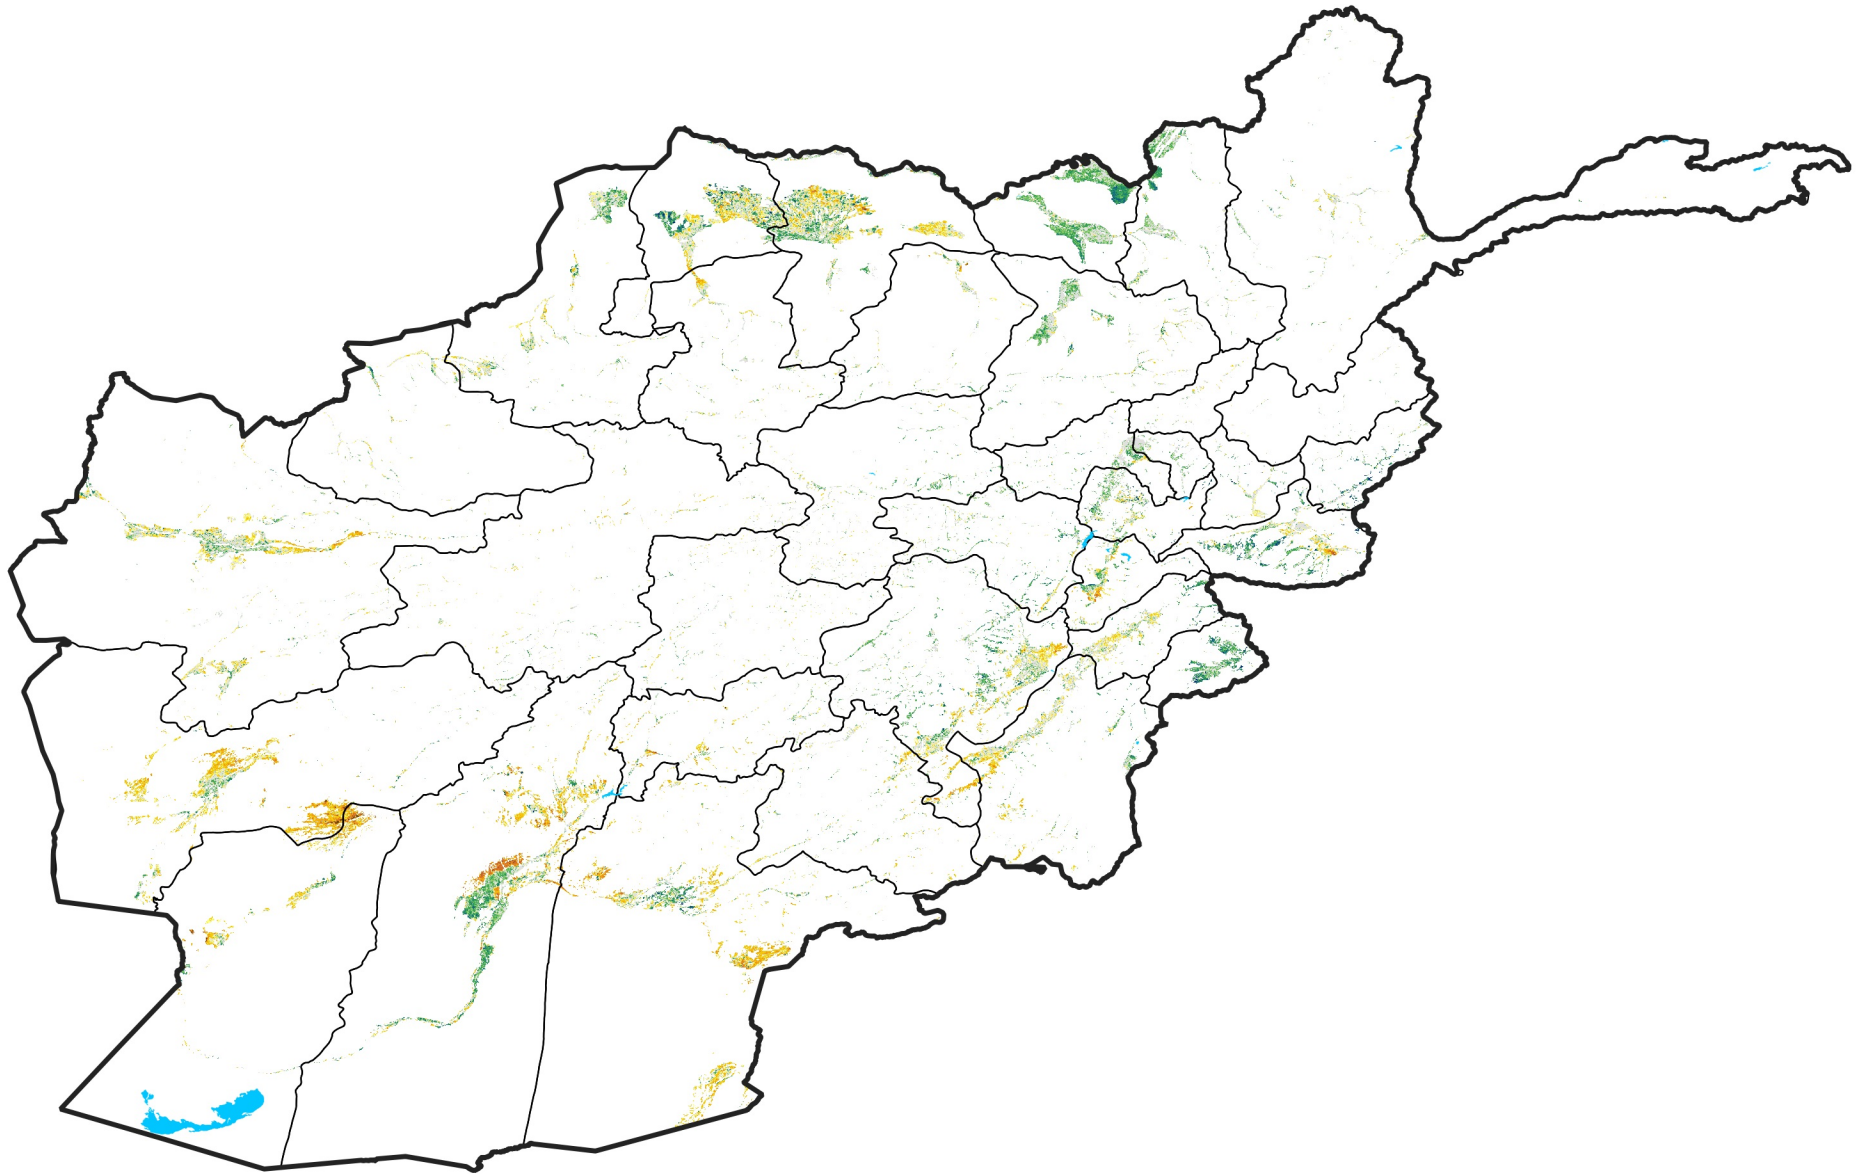

Afghanistan Irrigated Agricultural Areas

Percent of Mean NDVI

2013 / mean (2003 - 2022)

Period 26 / September 11 - 20, 2013

Percent of Normal