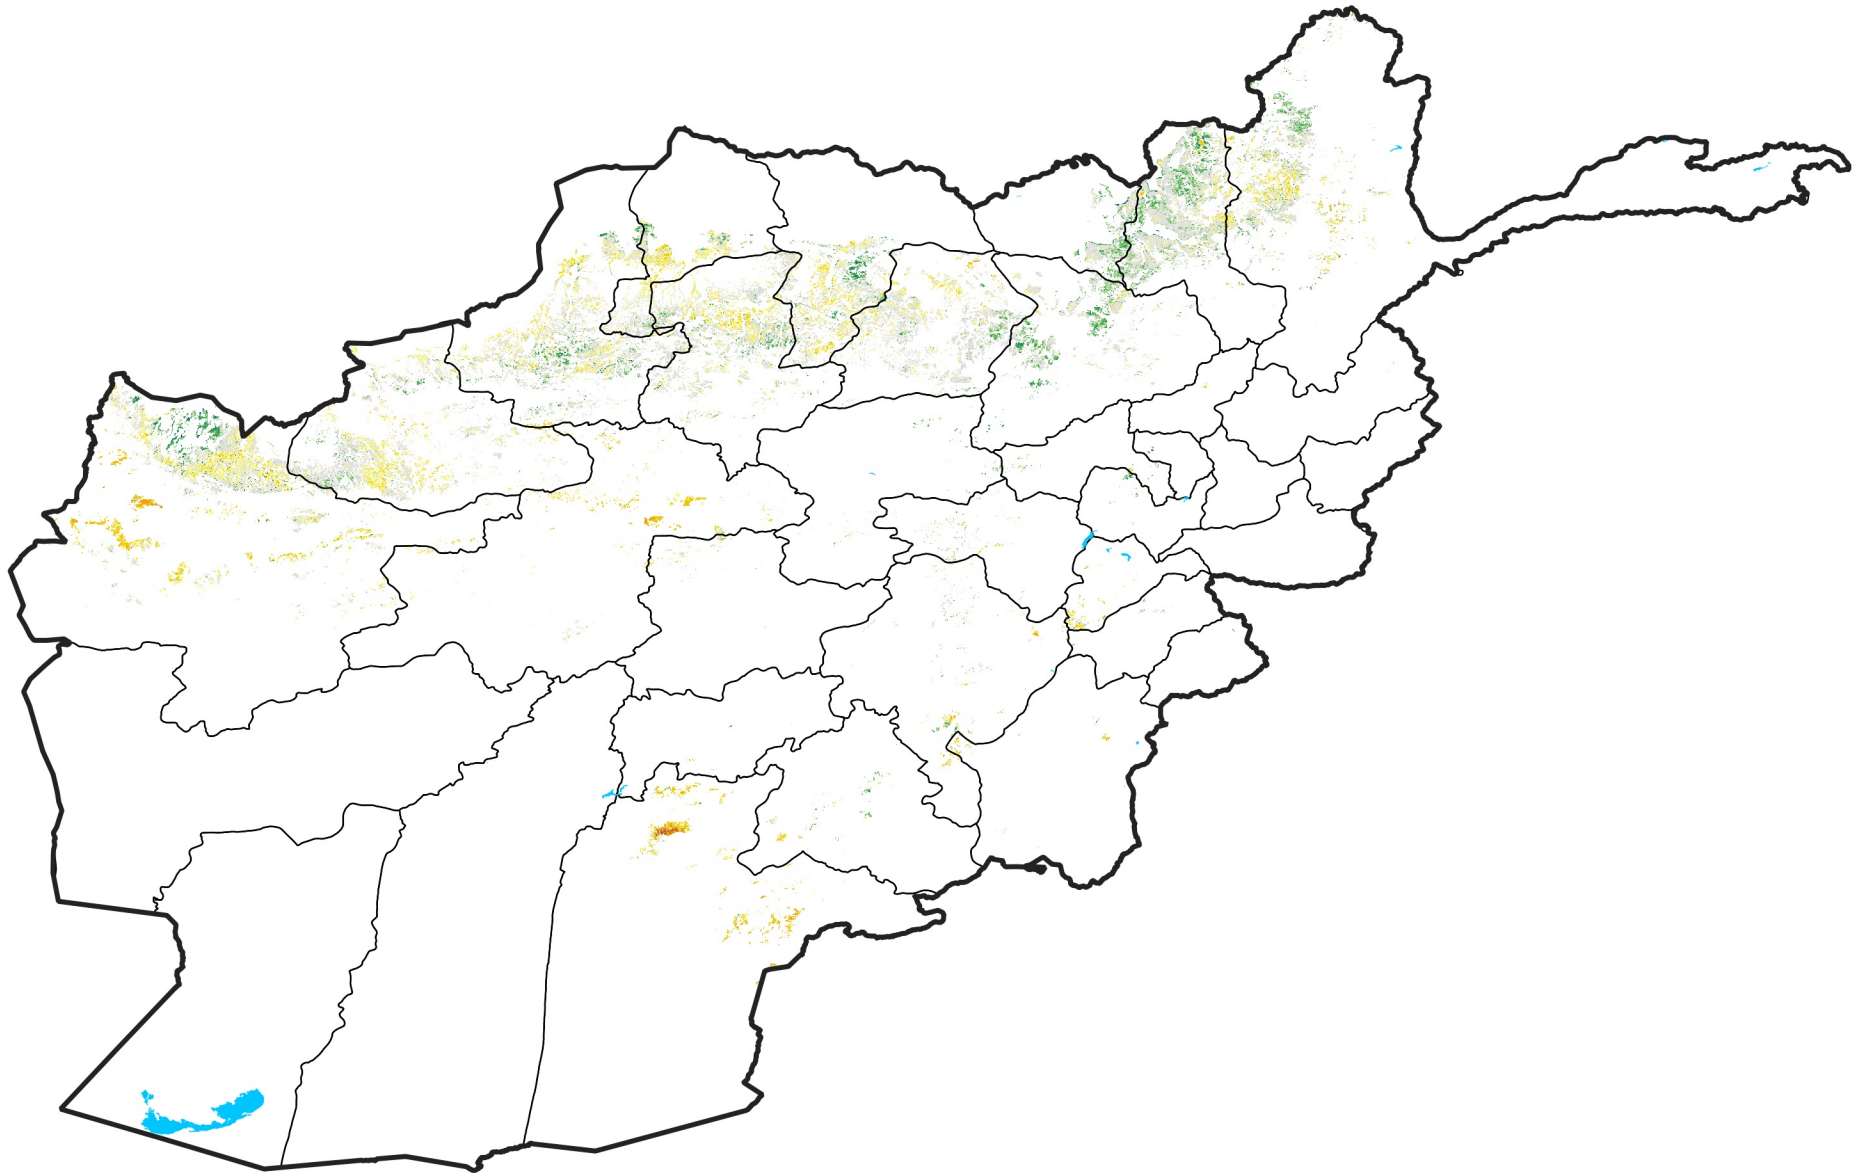

Afghanistan Rainfed Agricultural Areas

Percent of Mean NDVI

2013 / mean (2003 - 2022)

Period 26 / September 11 - 20, 2013

Percent of Normal