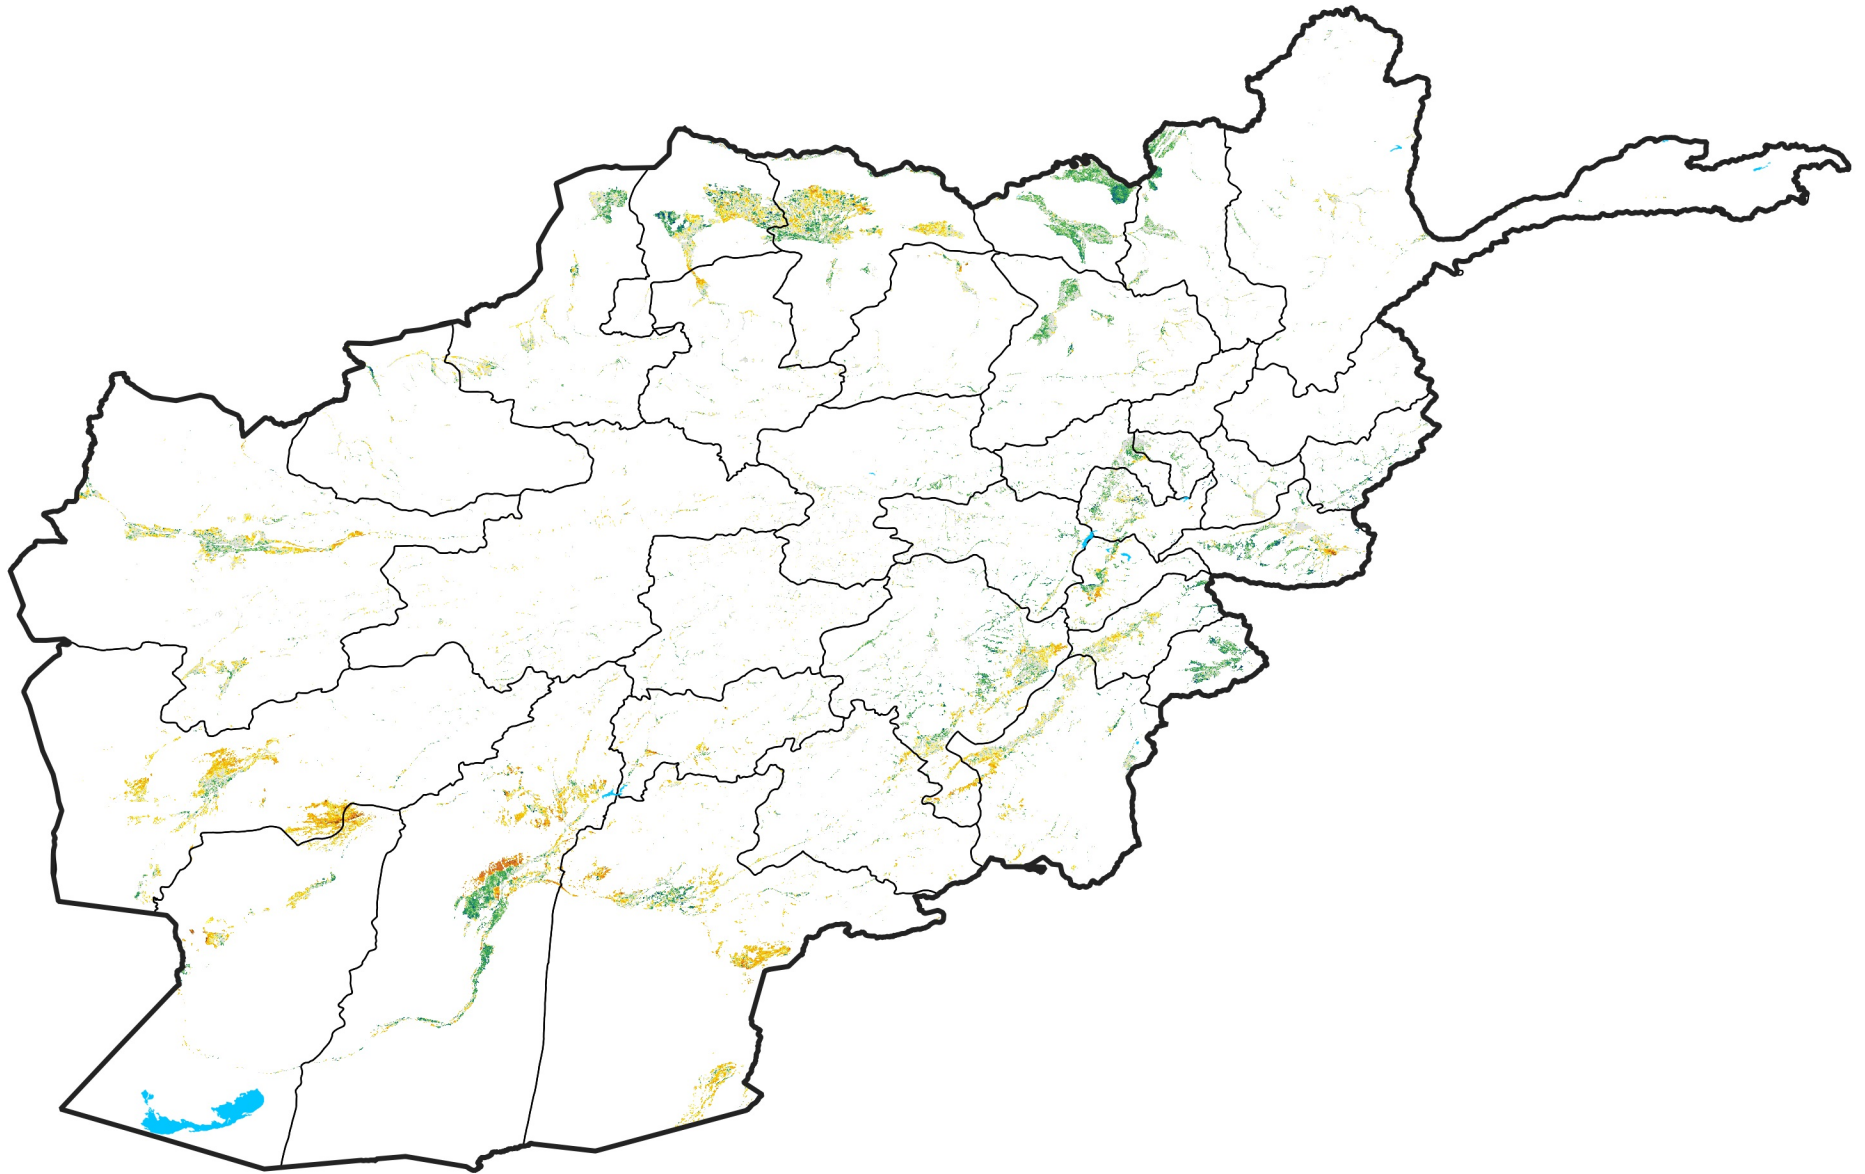

Afghanistan Irrigated Agricultural Areas

Percent of Mean NDVI

2013 / mean (2003 - 2022)

Period 27 / September 21 - 30, 2013

Percent of Normal