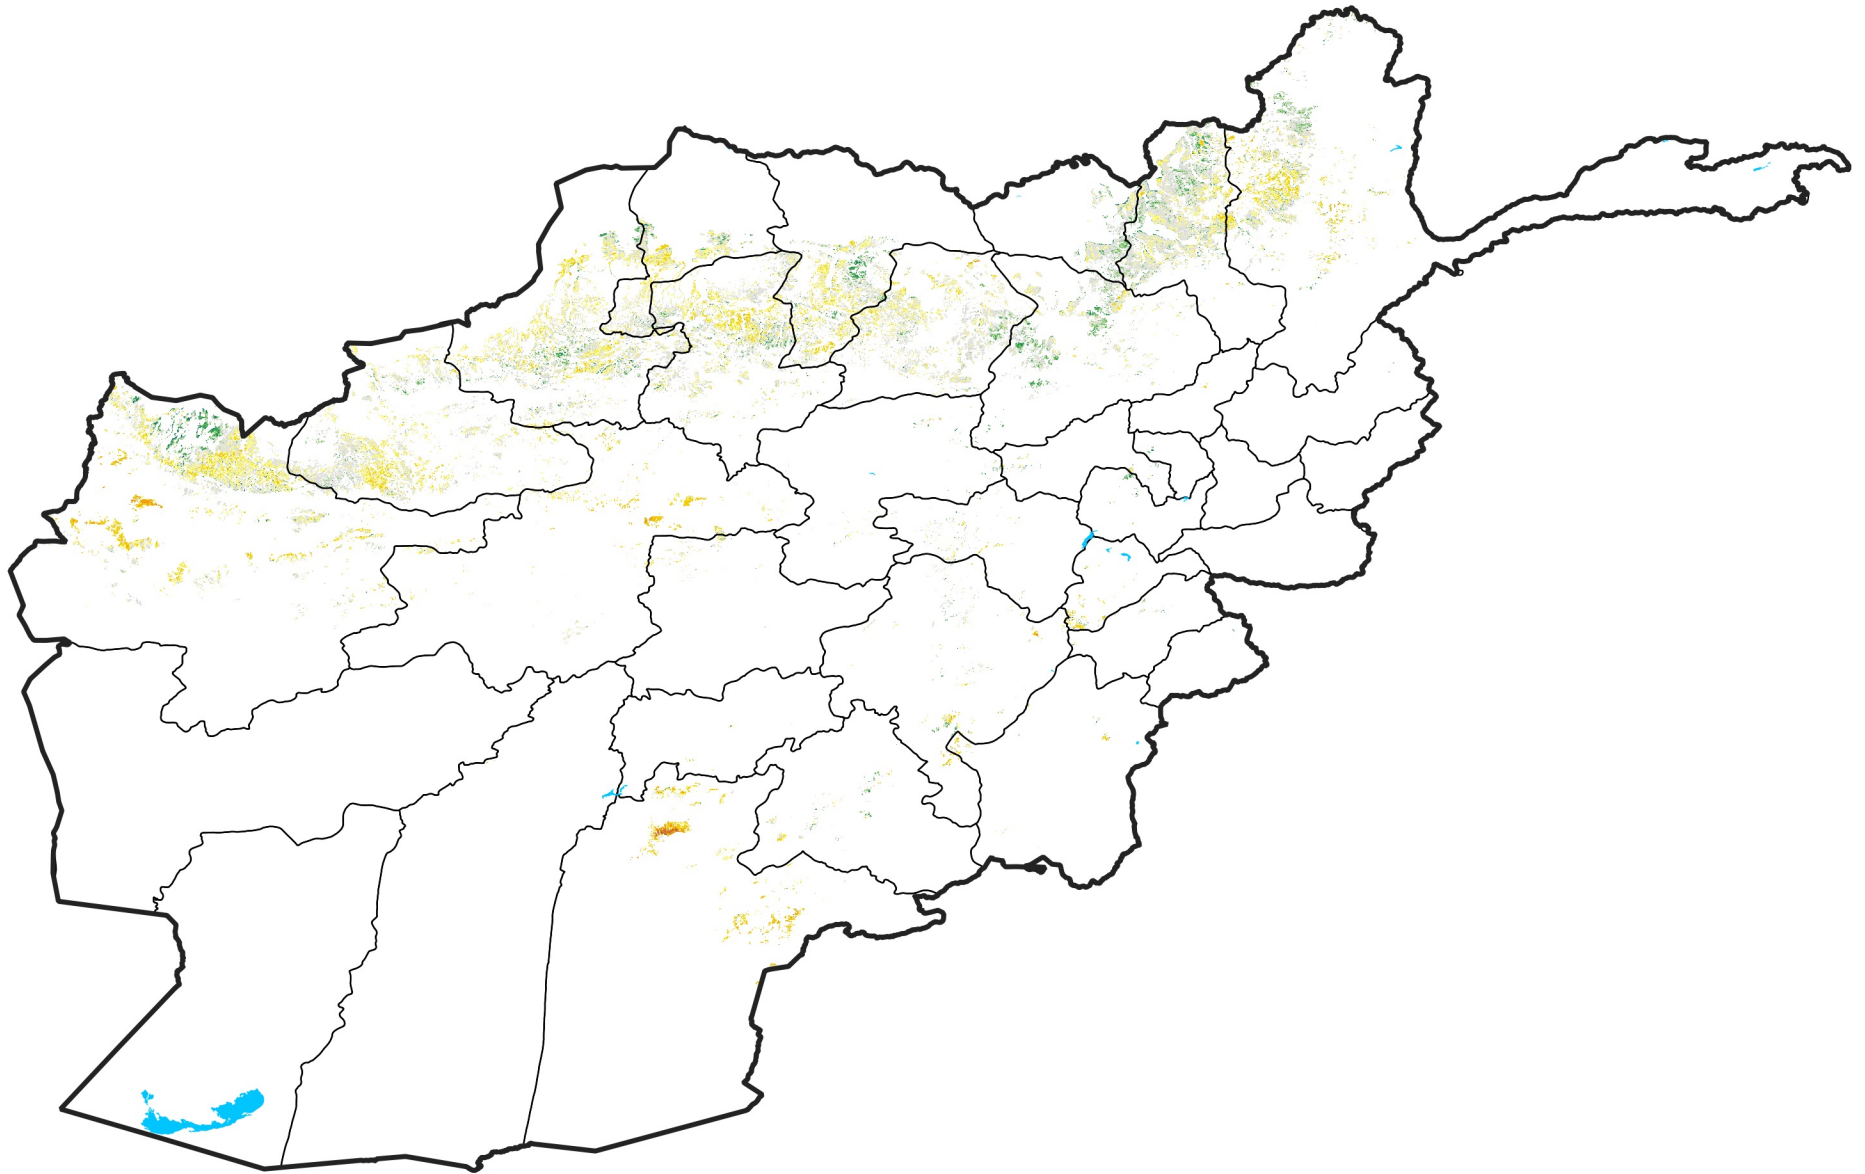

Afghanistan Rainfed Agricultural Areas

Percent of Mean NDVI

2013 / mean (2003 - 2022)

Period 27 / September 21 - 30, 2013

Percent of Normal