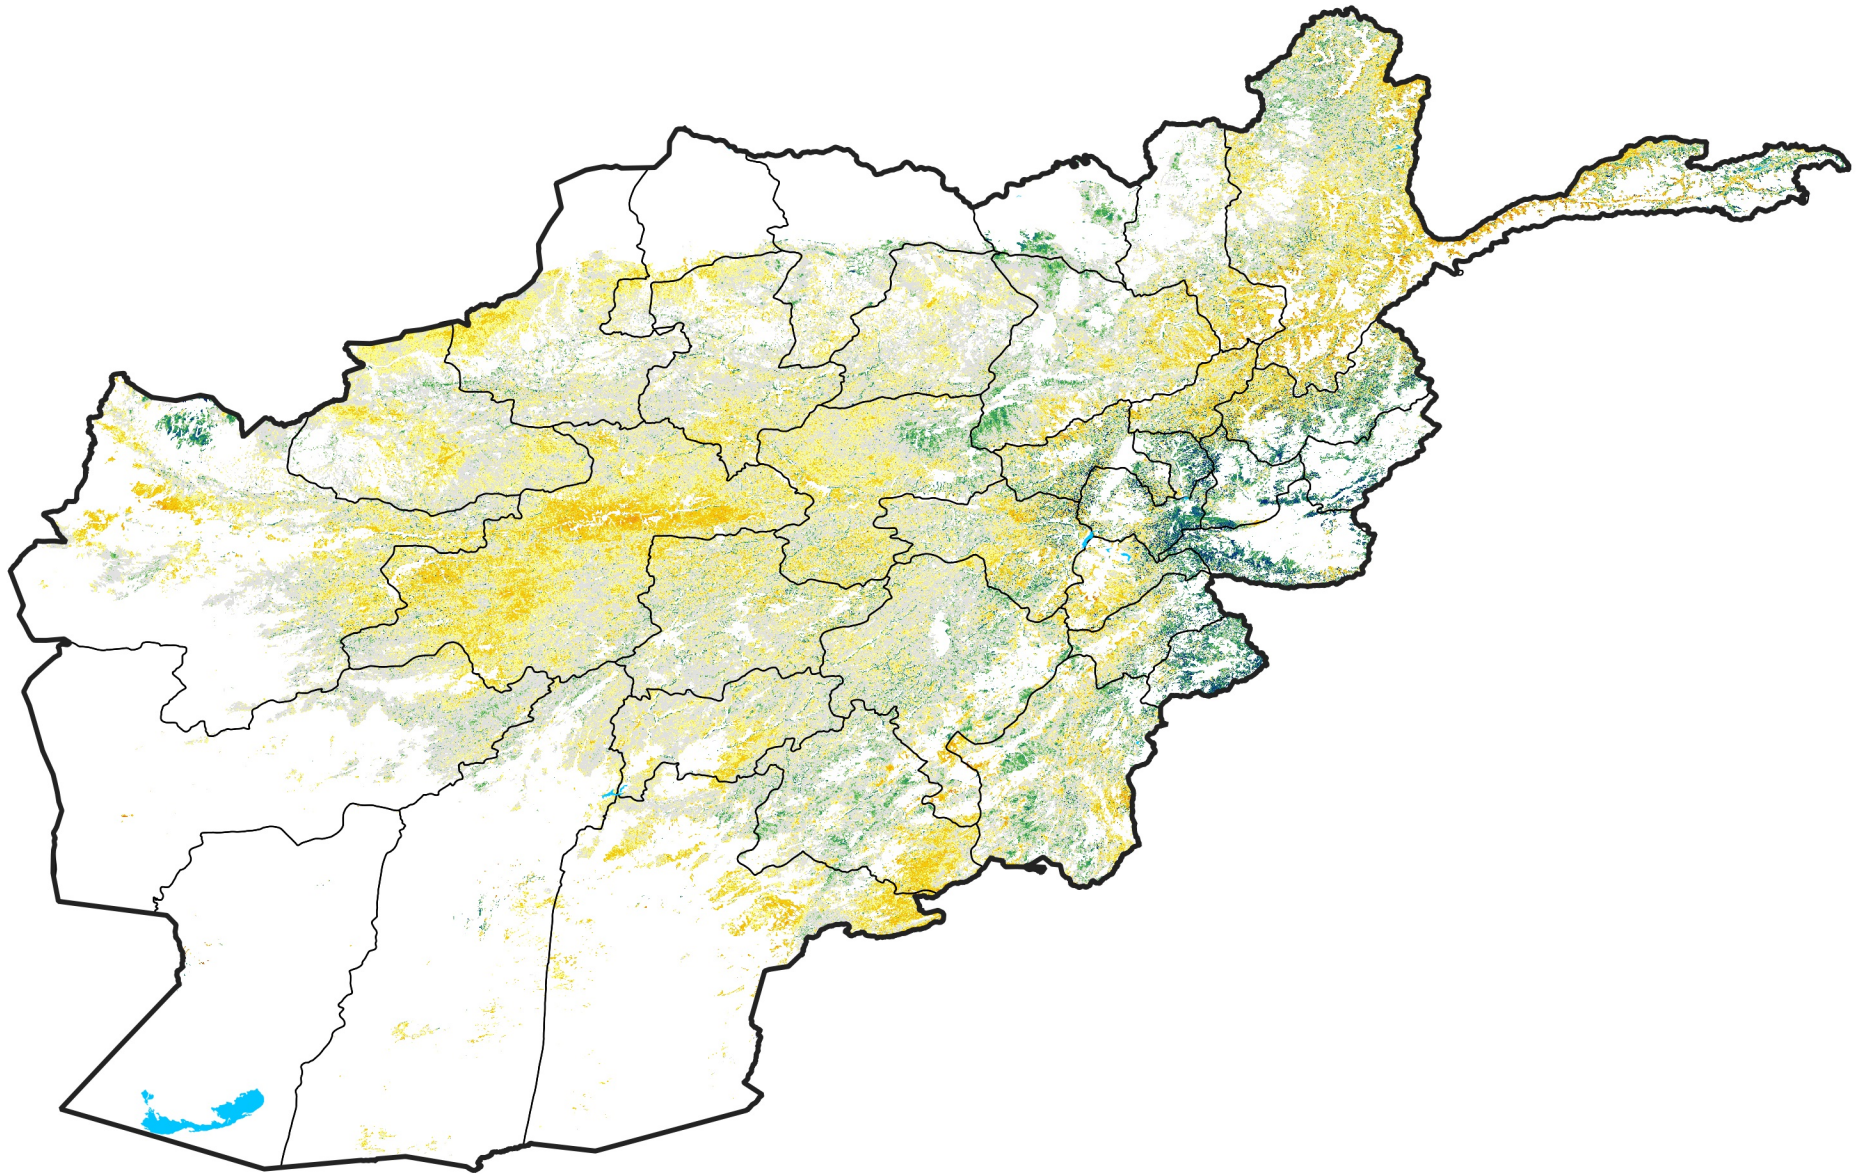

Afghanistan Rangeland Agricultural Areas

Percent of Mean NDVI

2013 / mean (2003 - 2022)

Period 27 / September 21 - 30, 2013

Percent of Normal