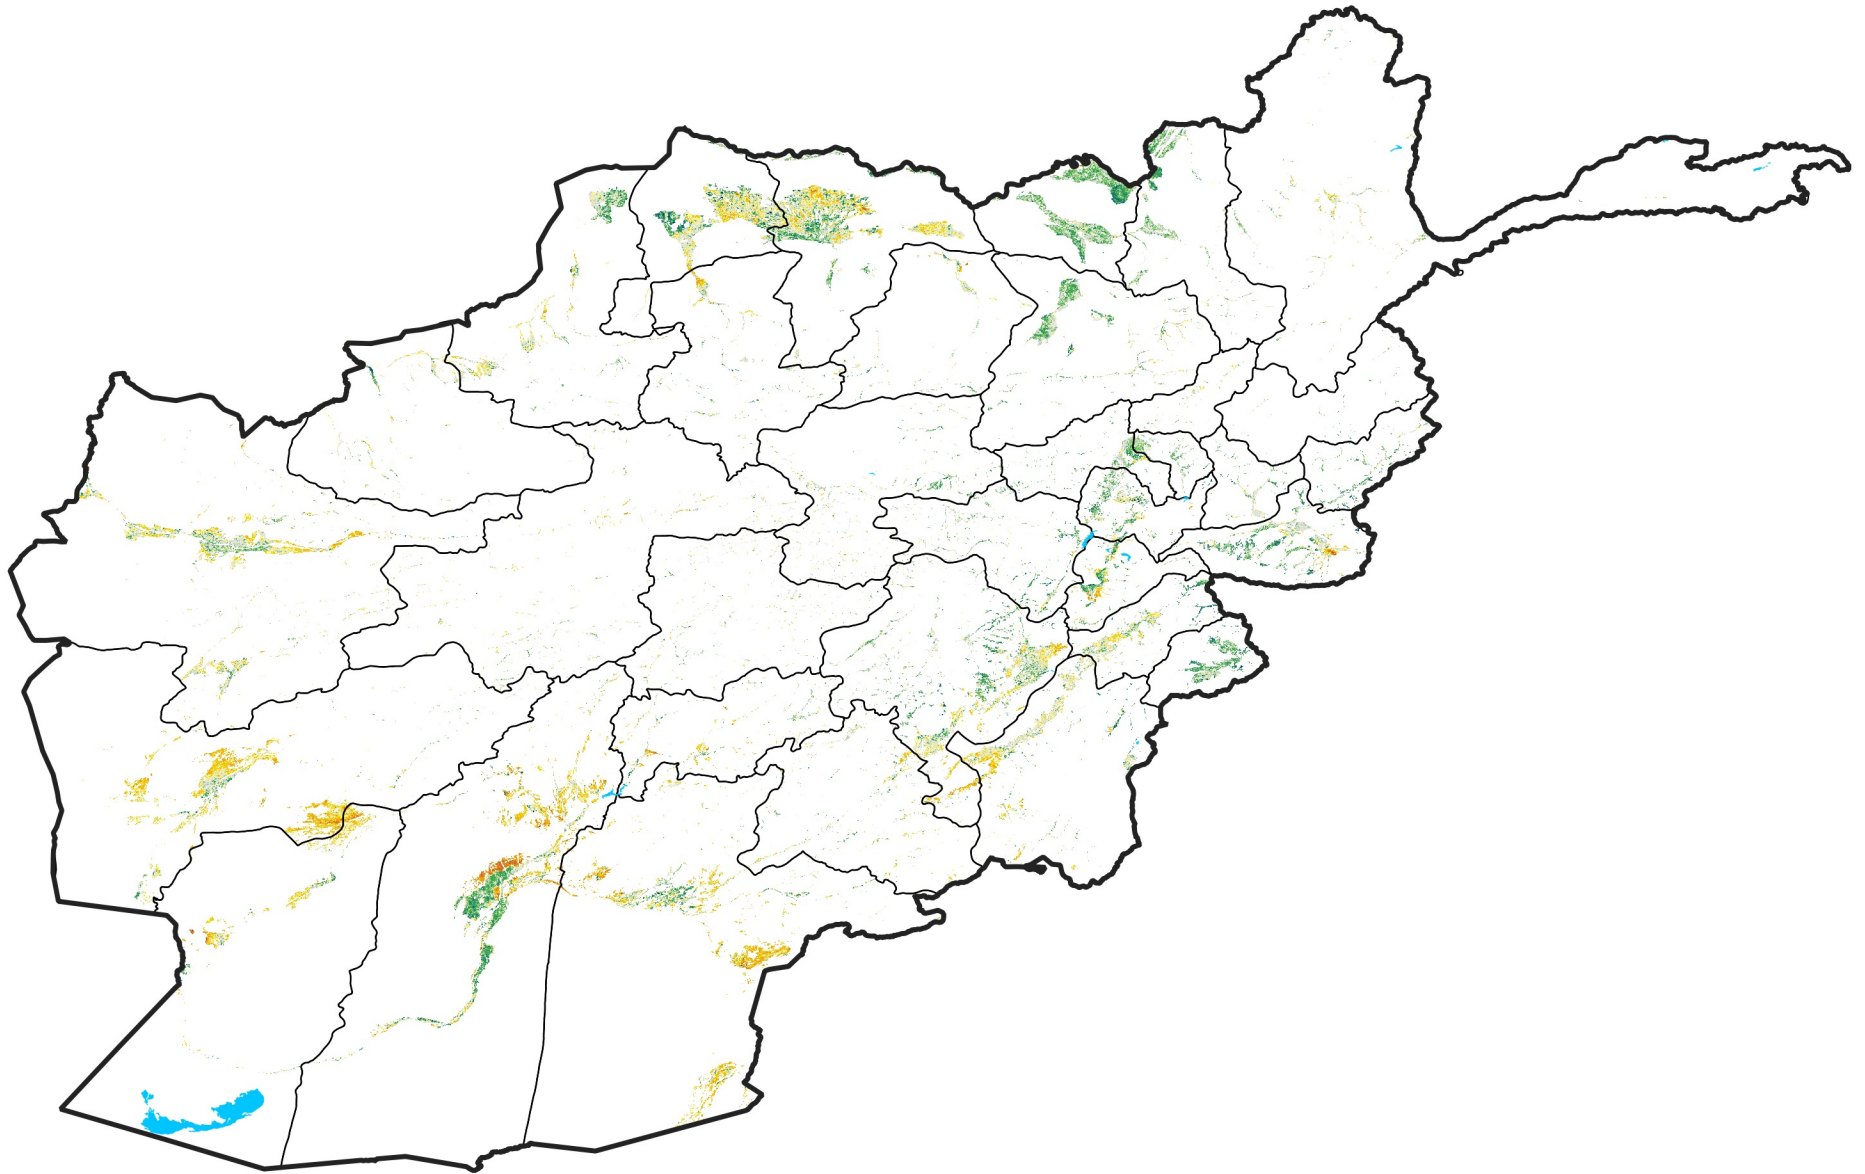

Afghanistan Irrigated Agricultural Areas

Percent of Mean NDVI

2013 / mean (2003 - 2022)

Period 28 / October 01 - 10, 2013

Percent of Normal