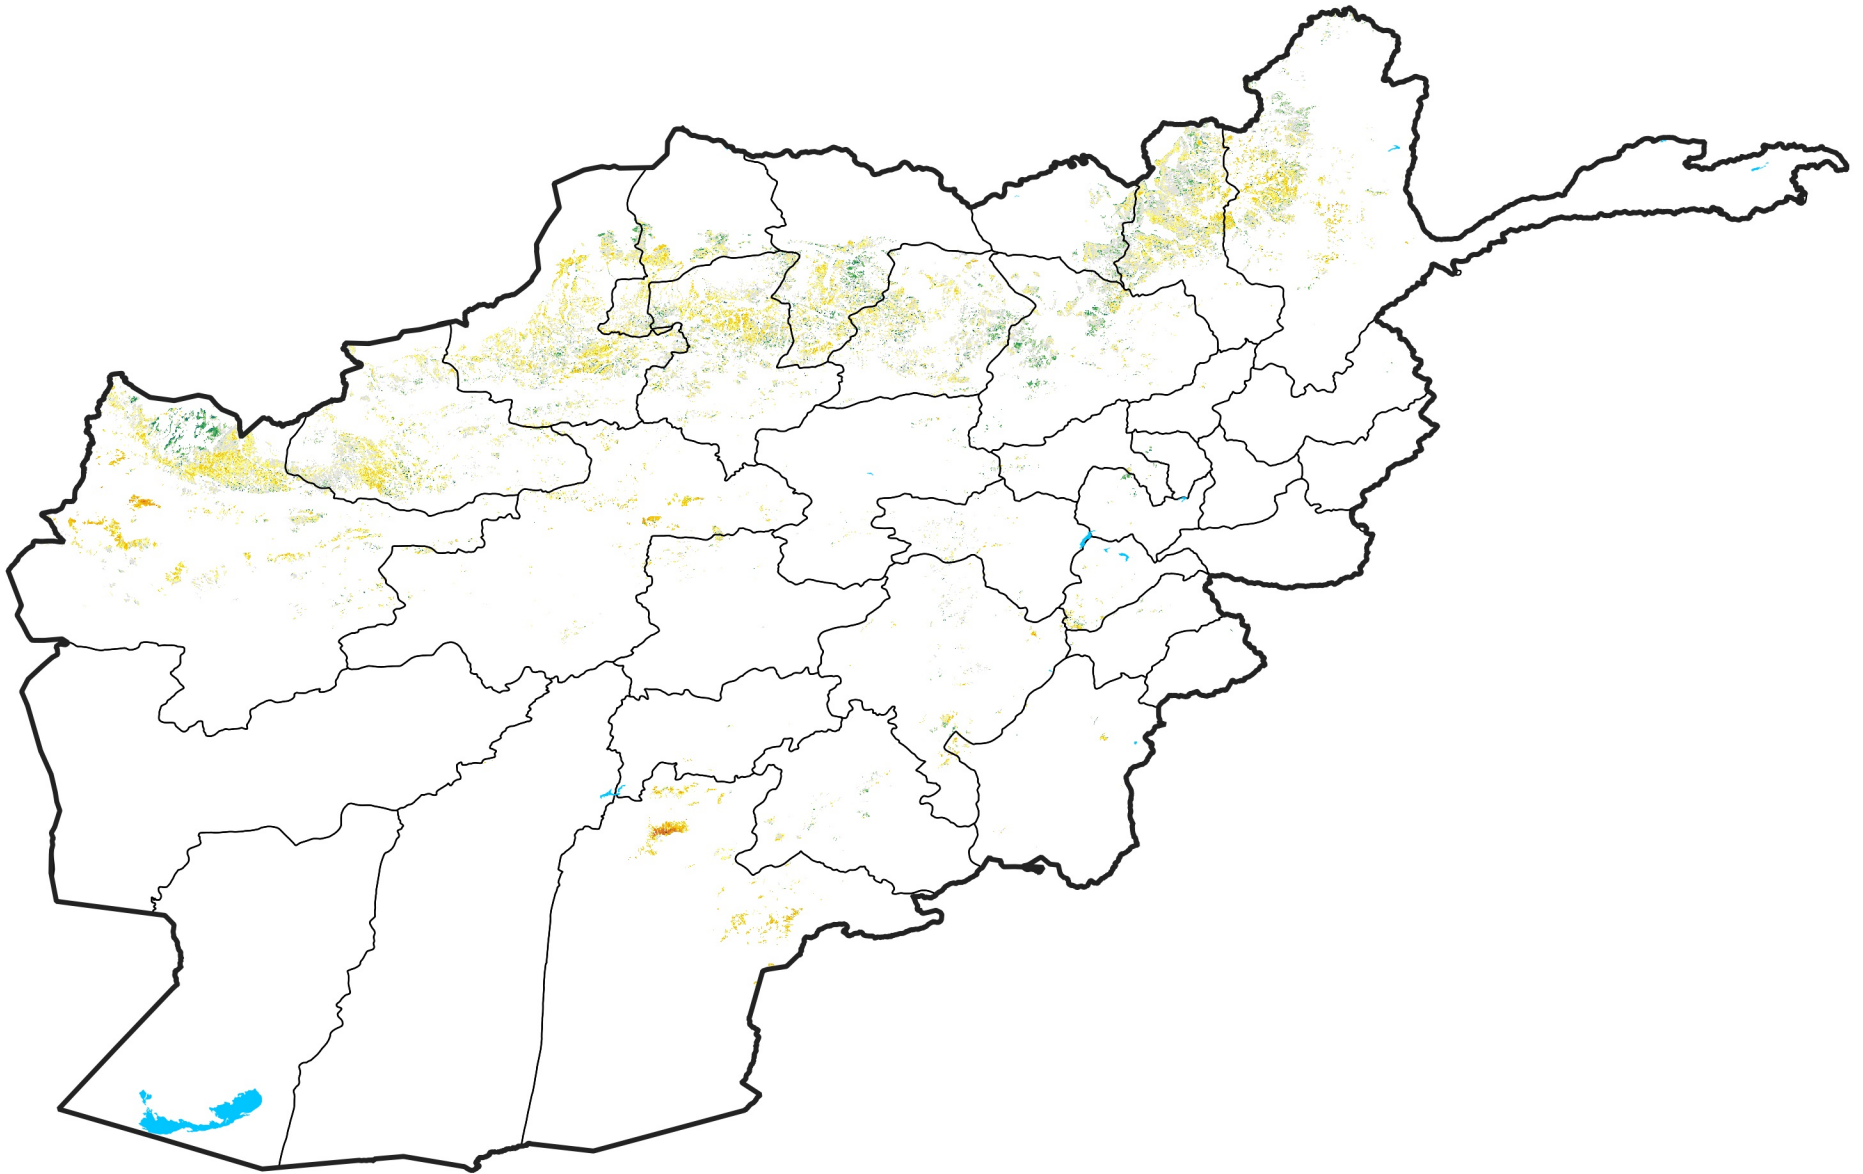

Afghanistan Rainfed Agricultural Areas

Percent of Mean NDVI

2013 / mean (2003 - 2022)

Period 28 / October 01 - 10, 2013

Percent of Normal