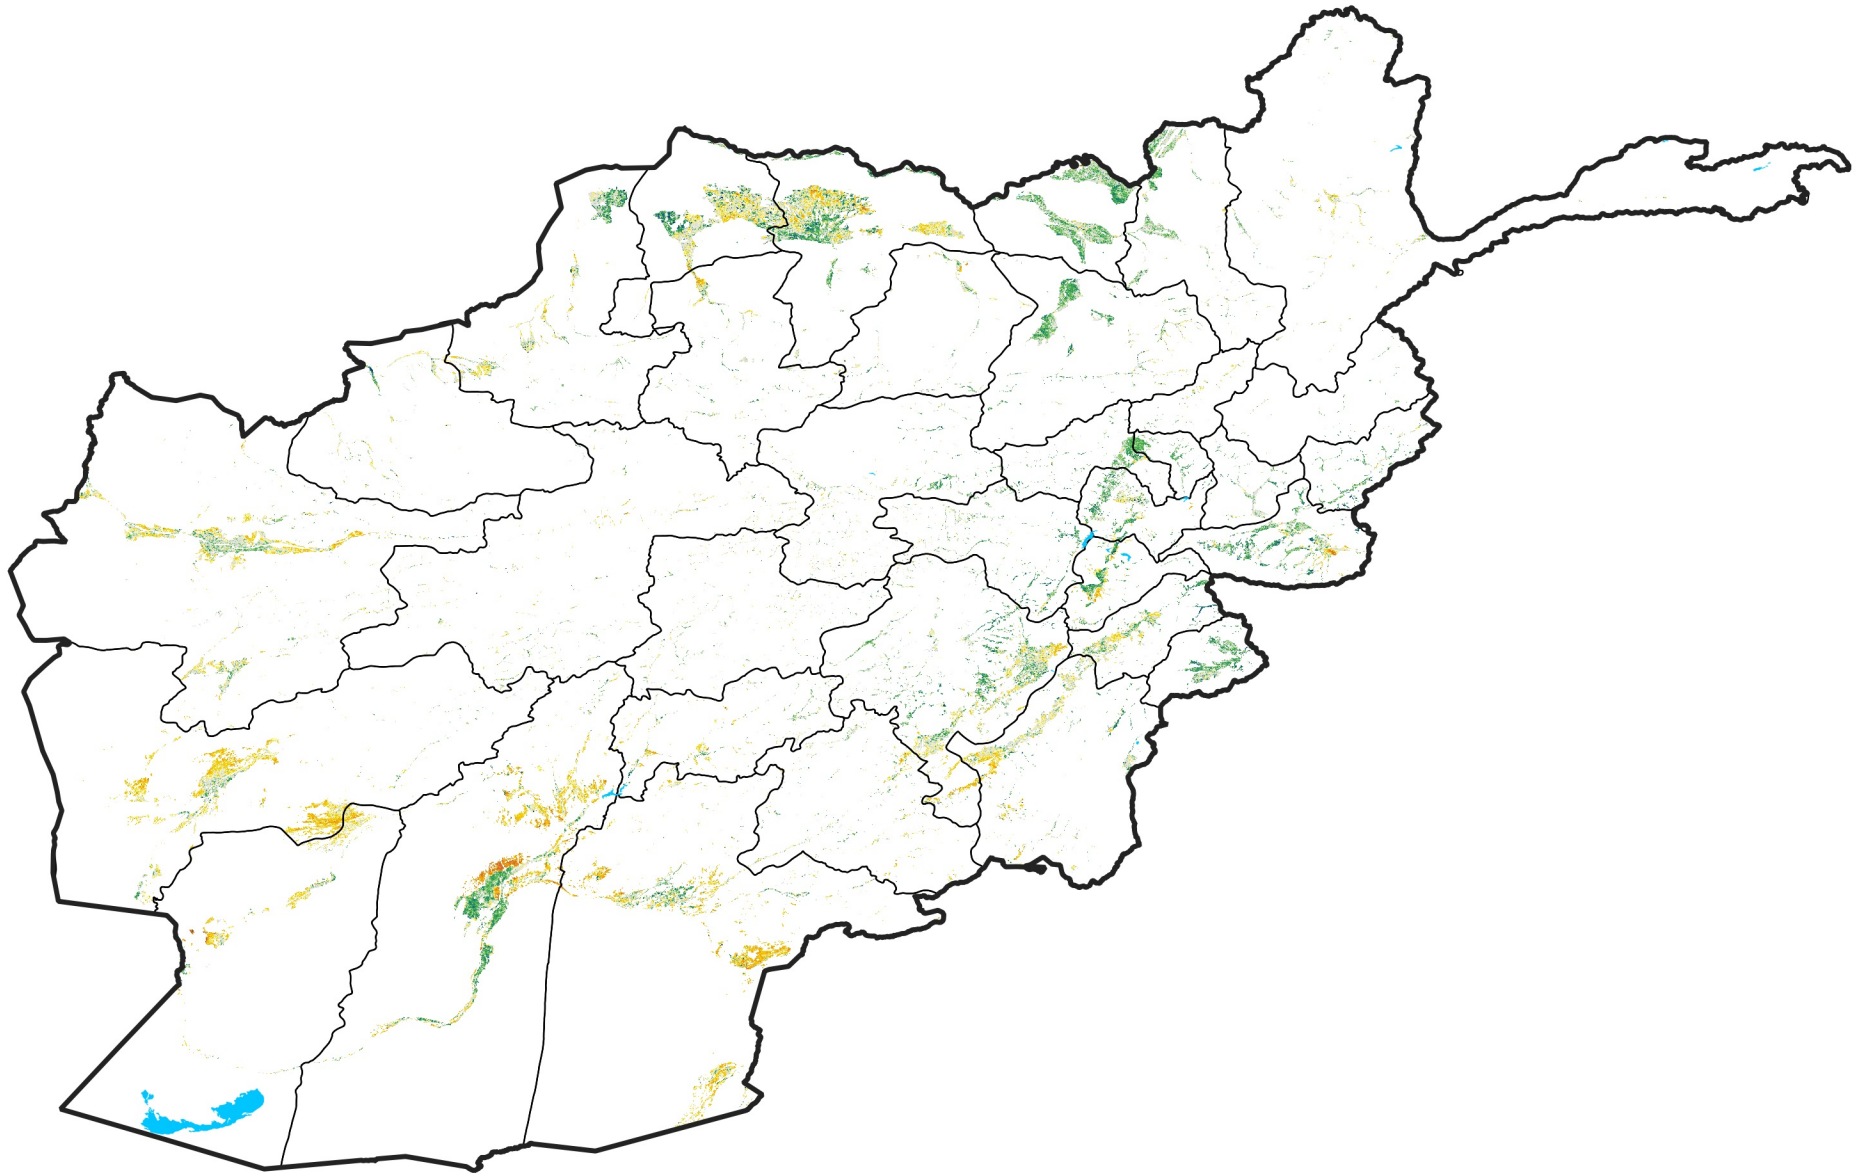

Afghanistan Irrigated Agricultural Areas

Percent of Mean NDVI

2013 / mean (2003 - 2022)

Period 29 / October 11 - 20, 2013

Percent of Normal