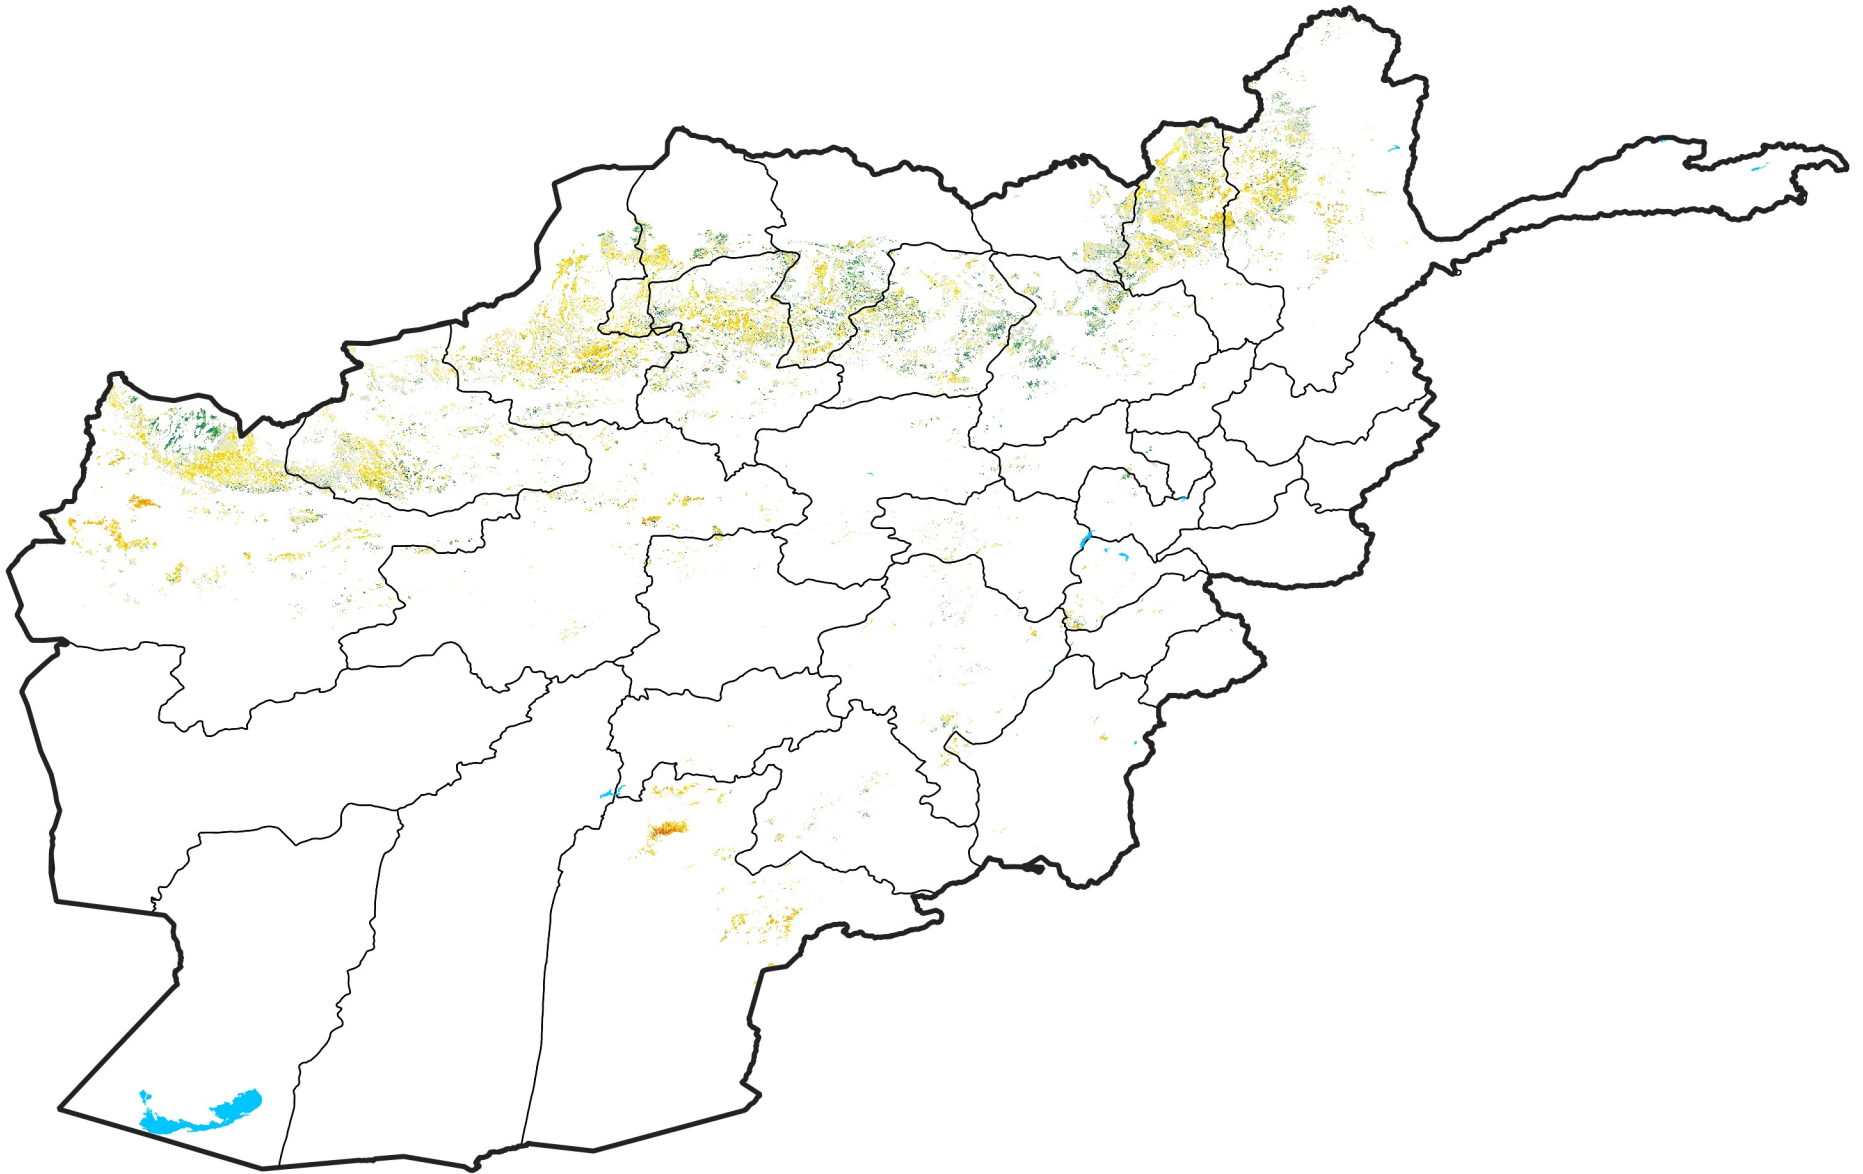

Afghanistan Rainfed Agricultural Areas

Percent of Mean NDVI

2013 / mean (2003 - 2022)

Period 29 / October 11 - 20, 2013

Percent of Normal