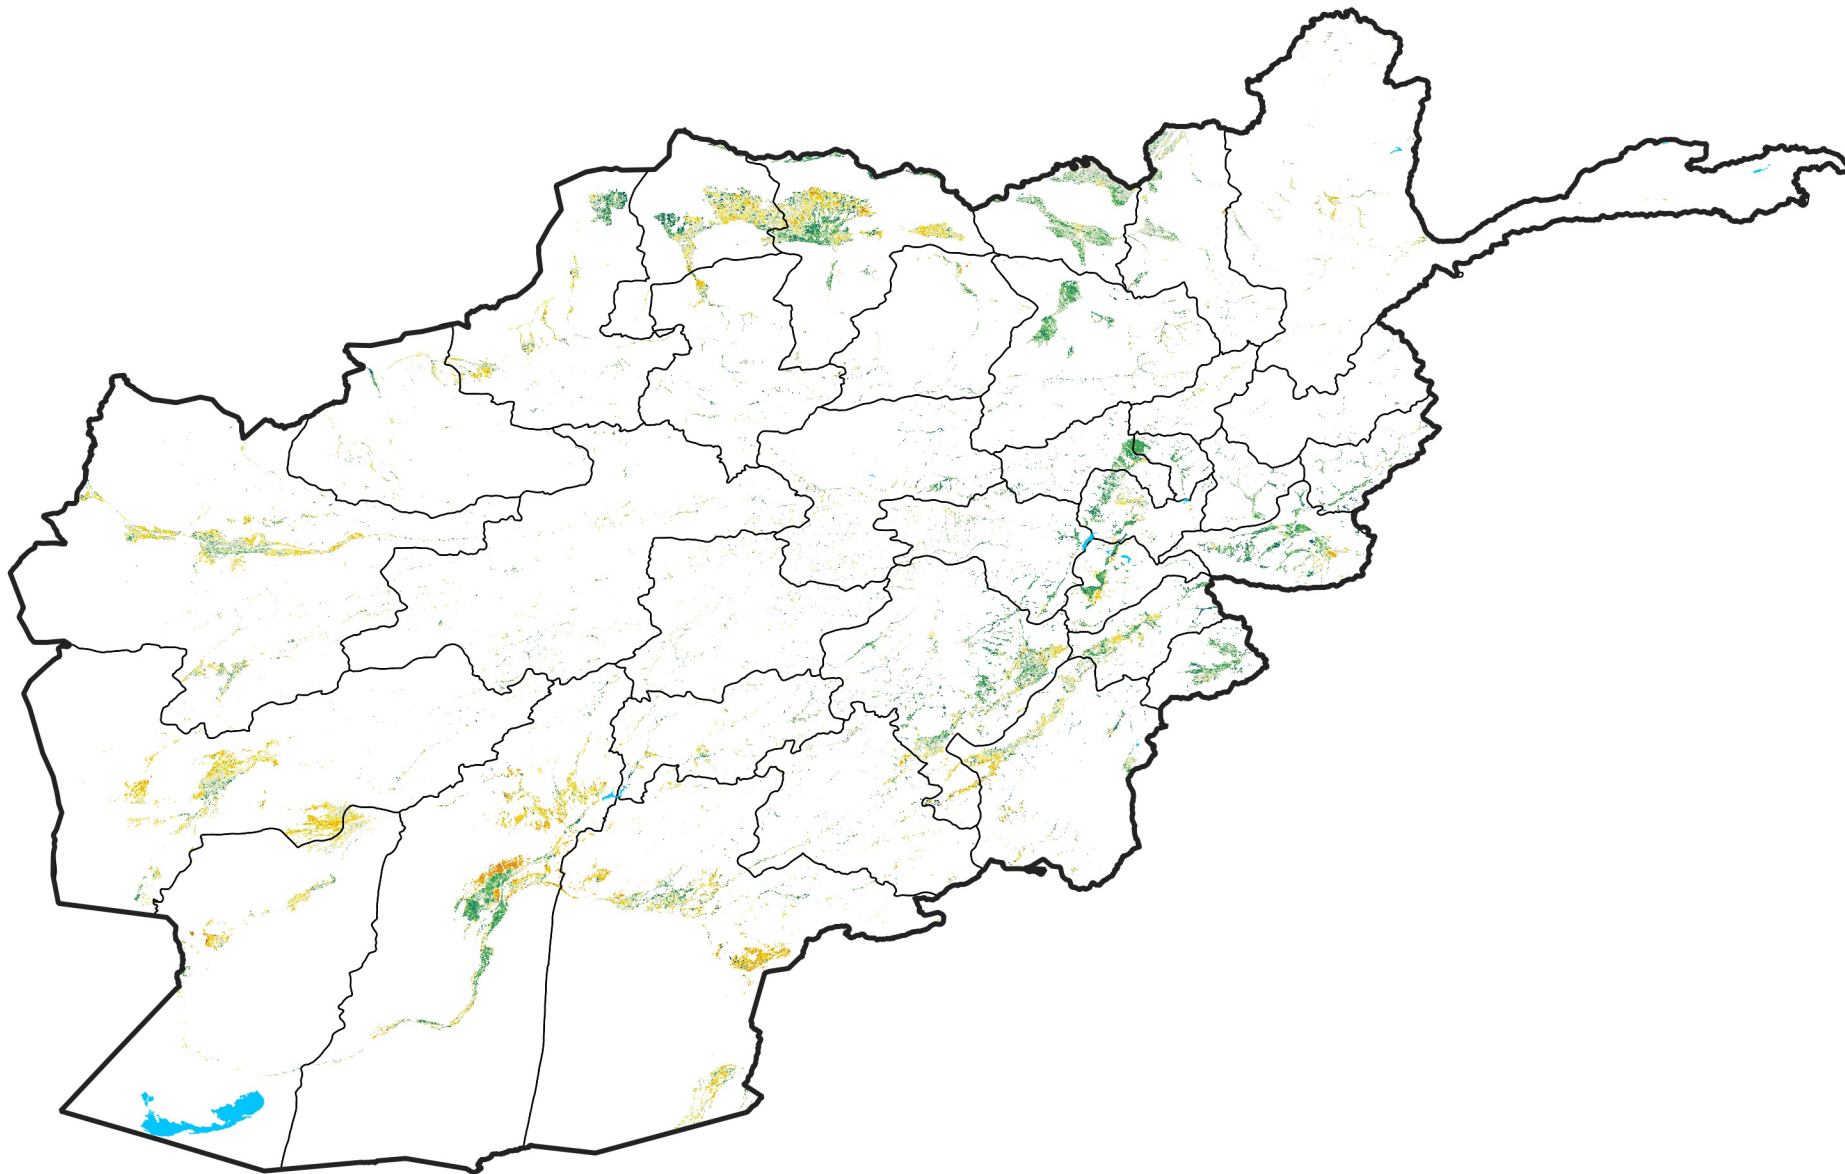

Afghanistan Irrigated Agricultural Areas

Percent of Mean NDVI

2013 / mean (2003 - 2022)

Period 30 / October 21 - 31, 2013

Percent of Normal