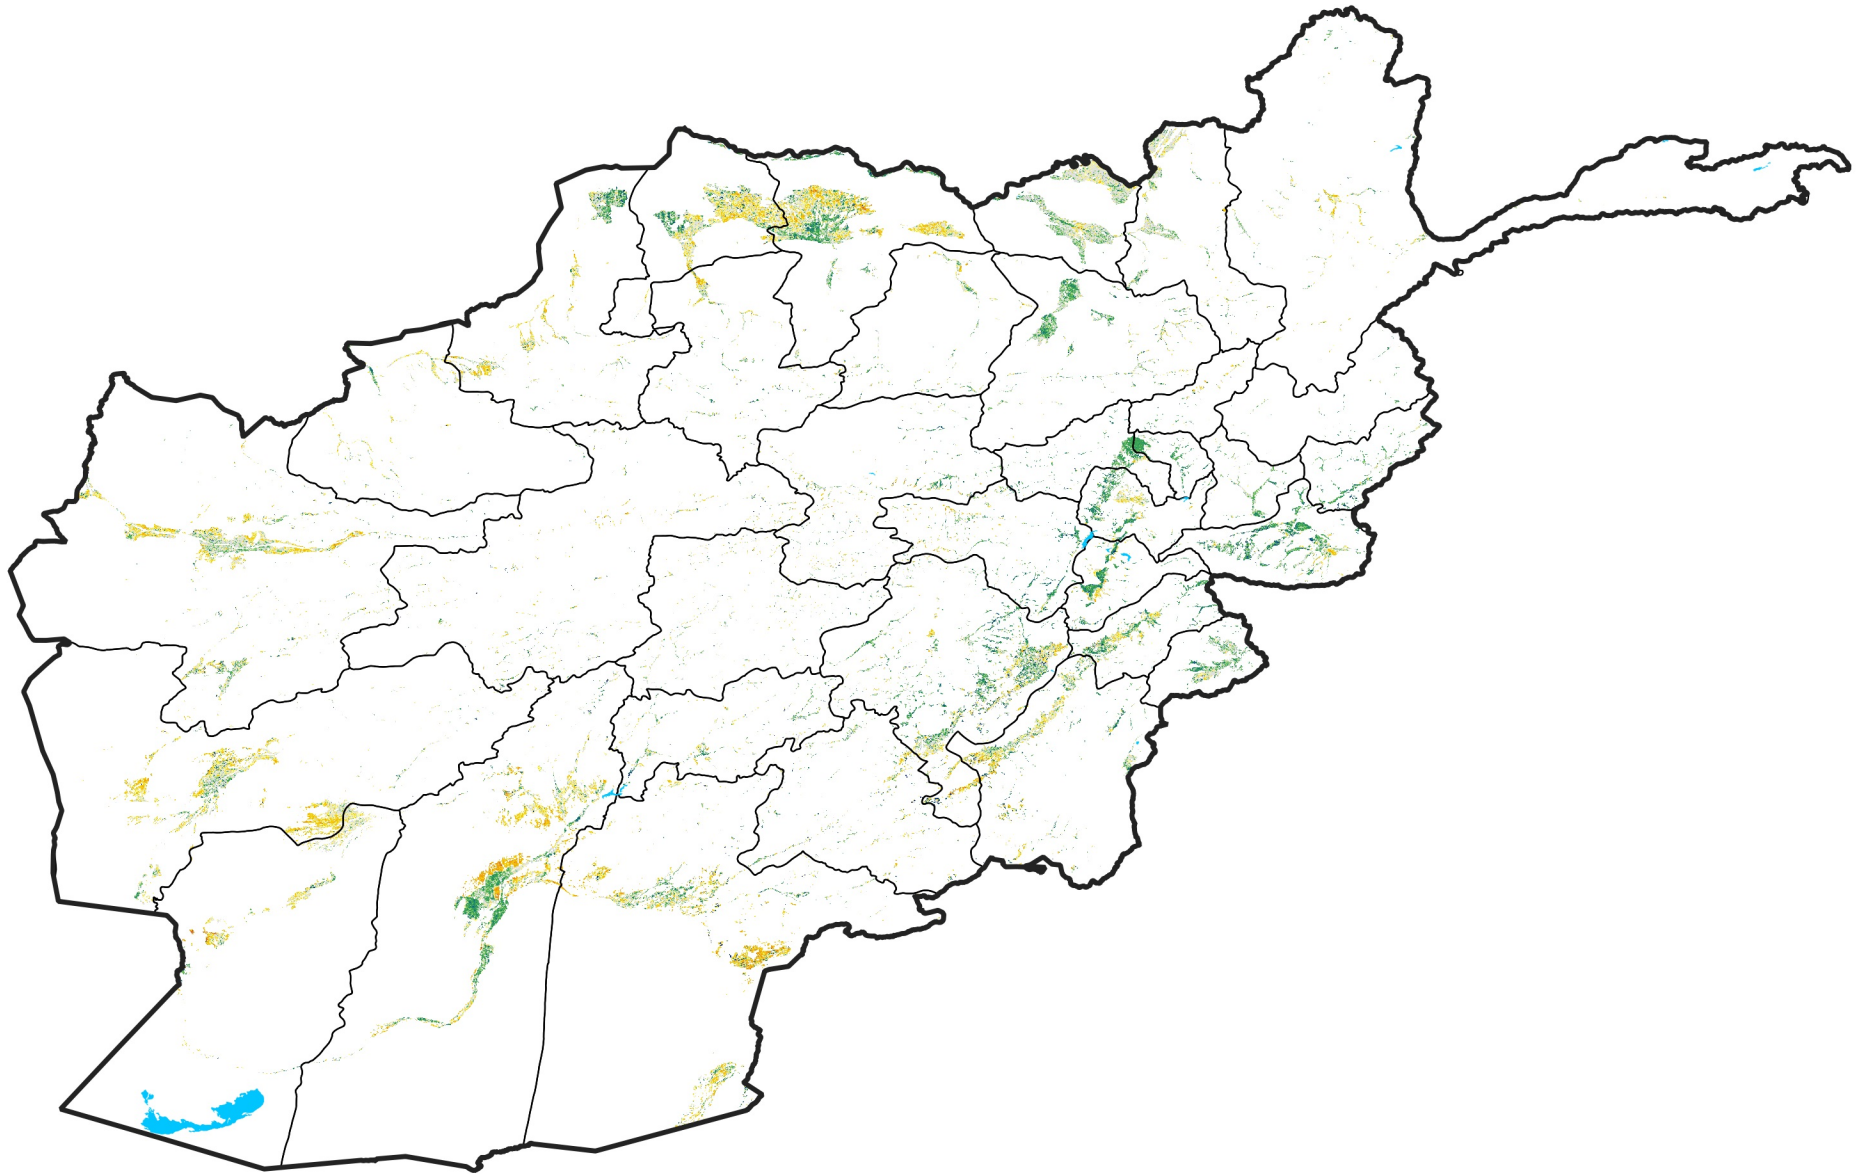

Afghanistan Irrigated Agricultural Areas

Percent of Mean NDVI

2013 / mean (2003 - 2022)

Period 31 / November 01 - 10, 2013

Percent of Normal