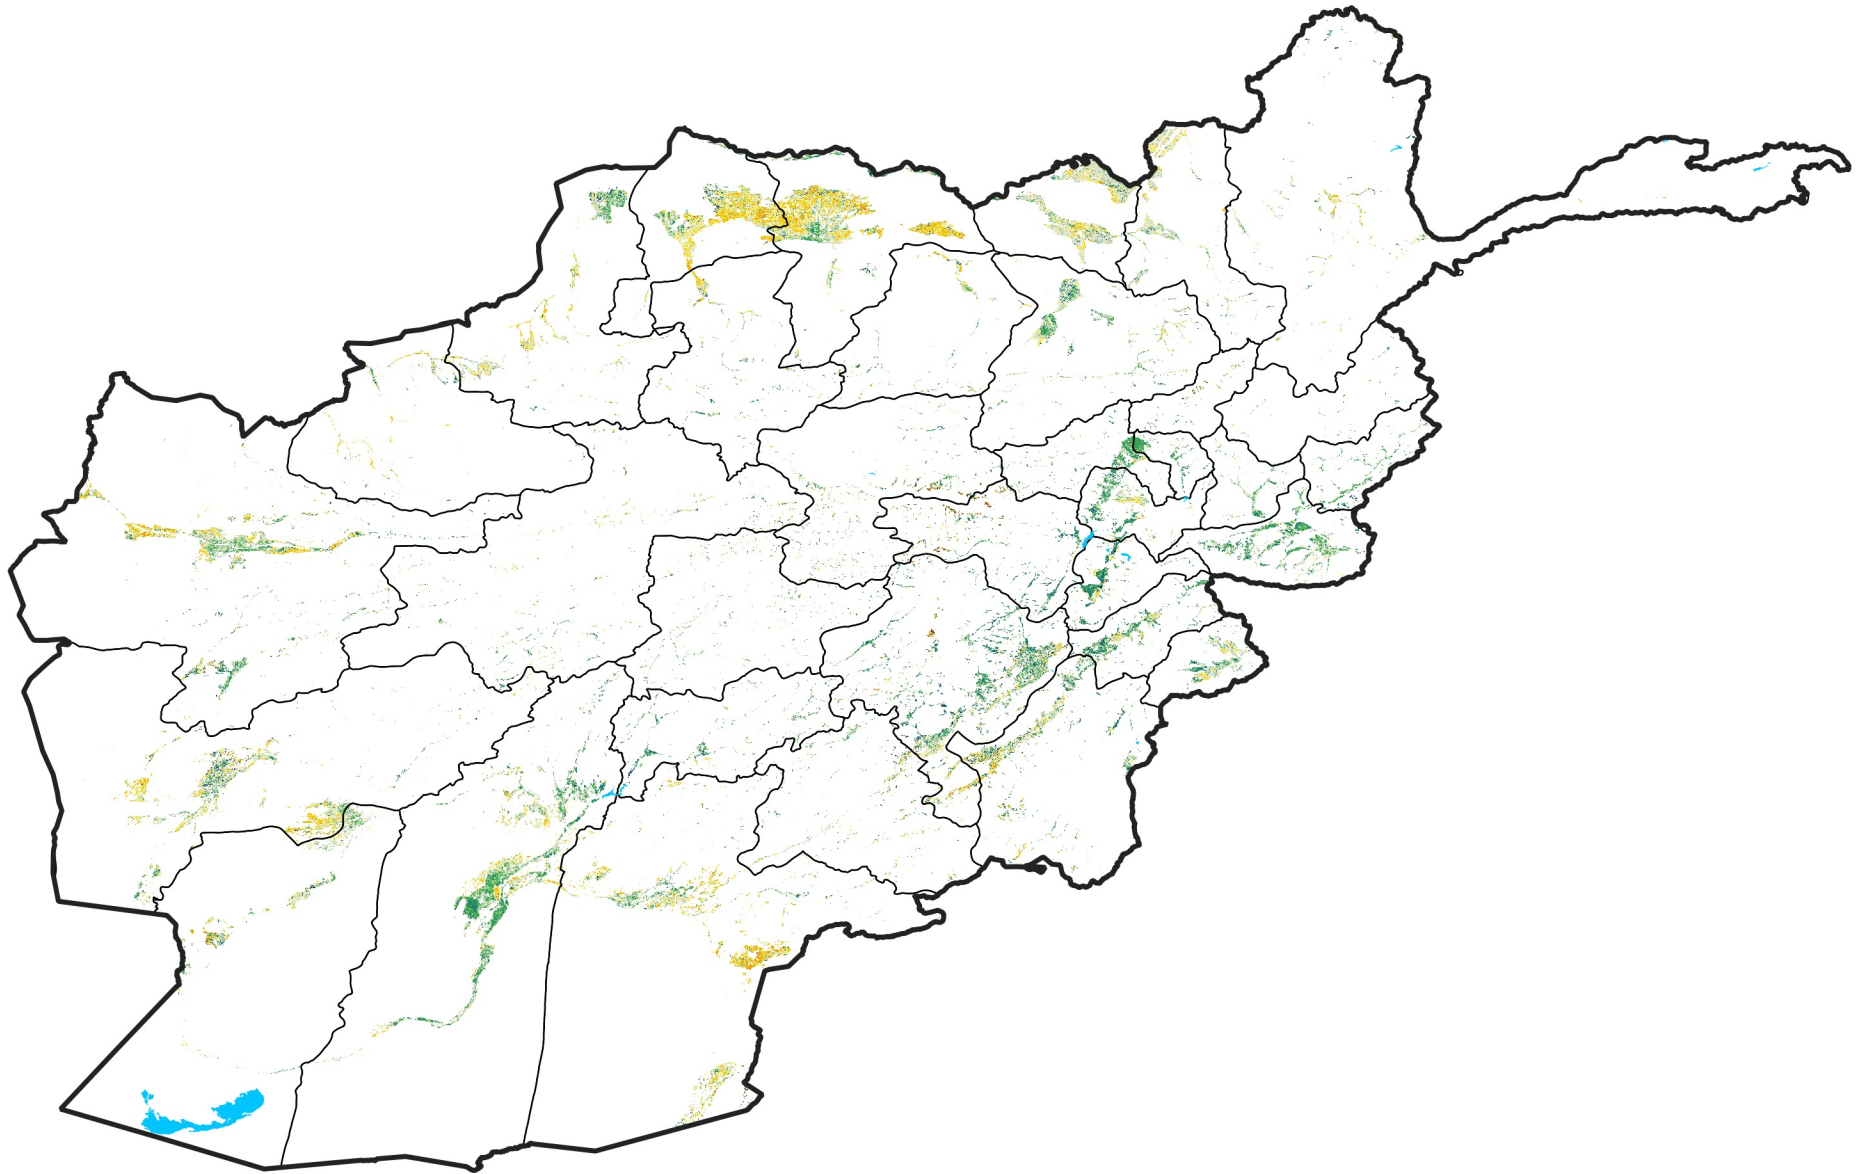

Afghanistan Irrigated Agricultural Areas

Percent of Mean NDVI

2013 / mean (2003 - 2022)

Period 33 / November 21 - 30, 2013

Percent of Normal