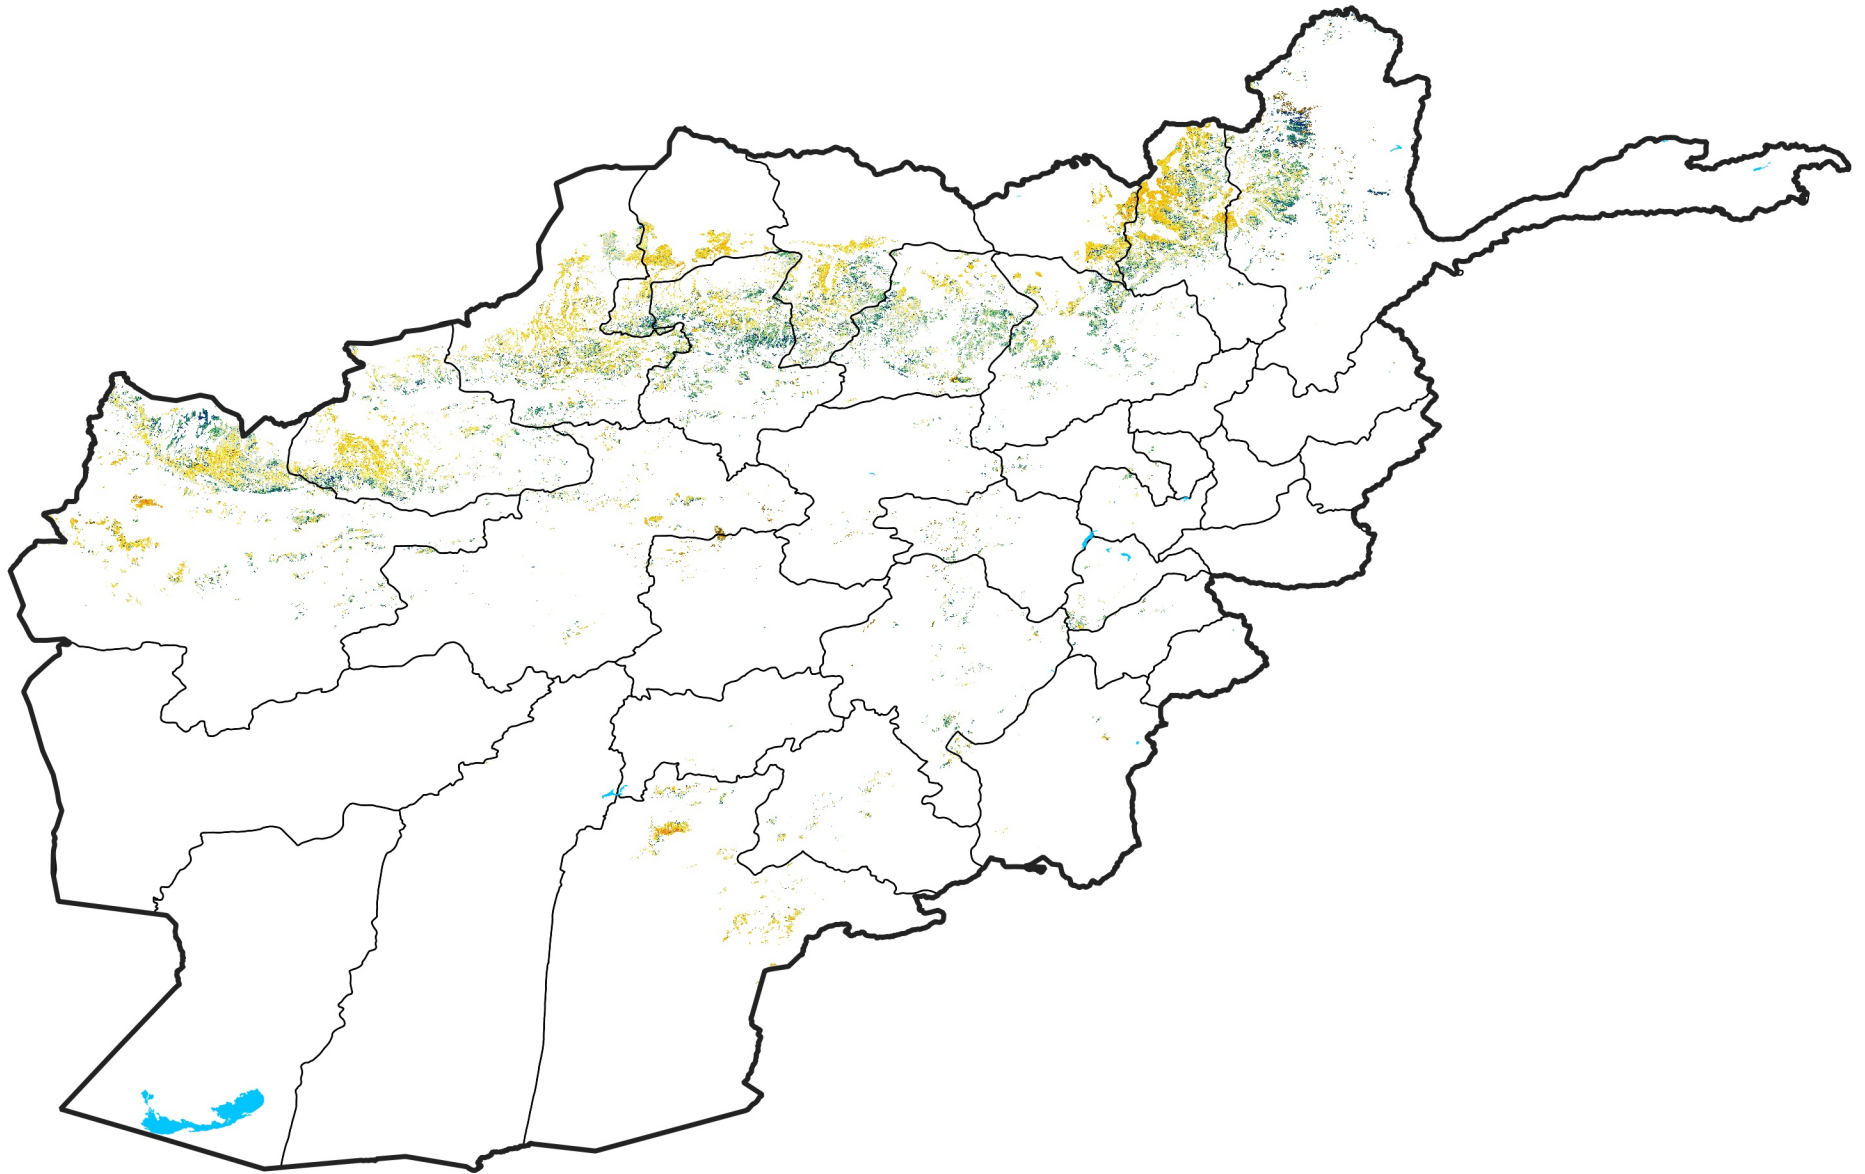

Afghanistan Rainfed Agricultural Areas

Percent of Mean NDVI

2013 / mean (2003 - 2022)

Period 33 / November 21 - 30, 2013

Percent of Normal