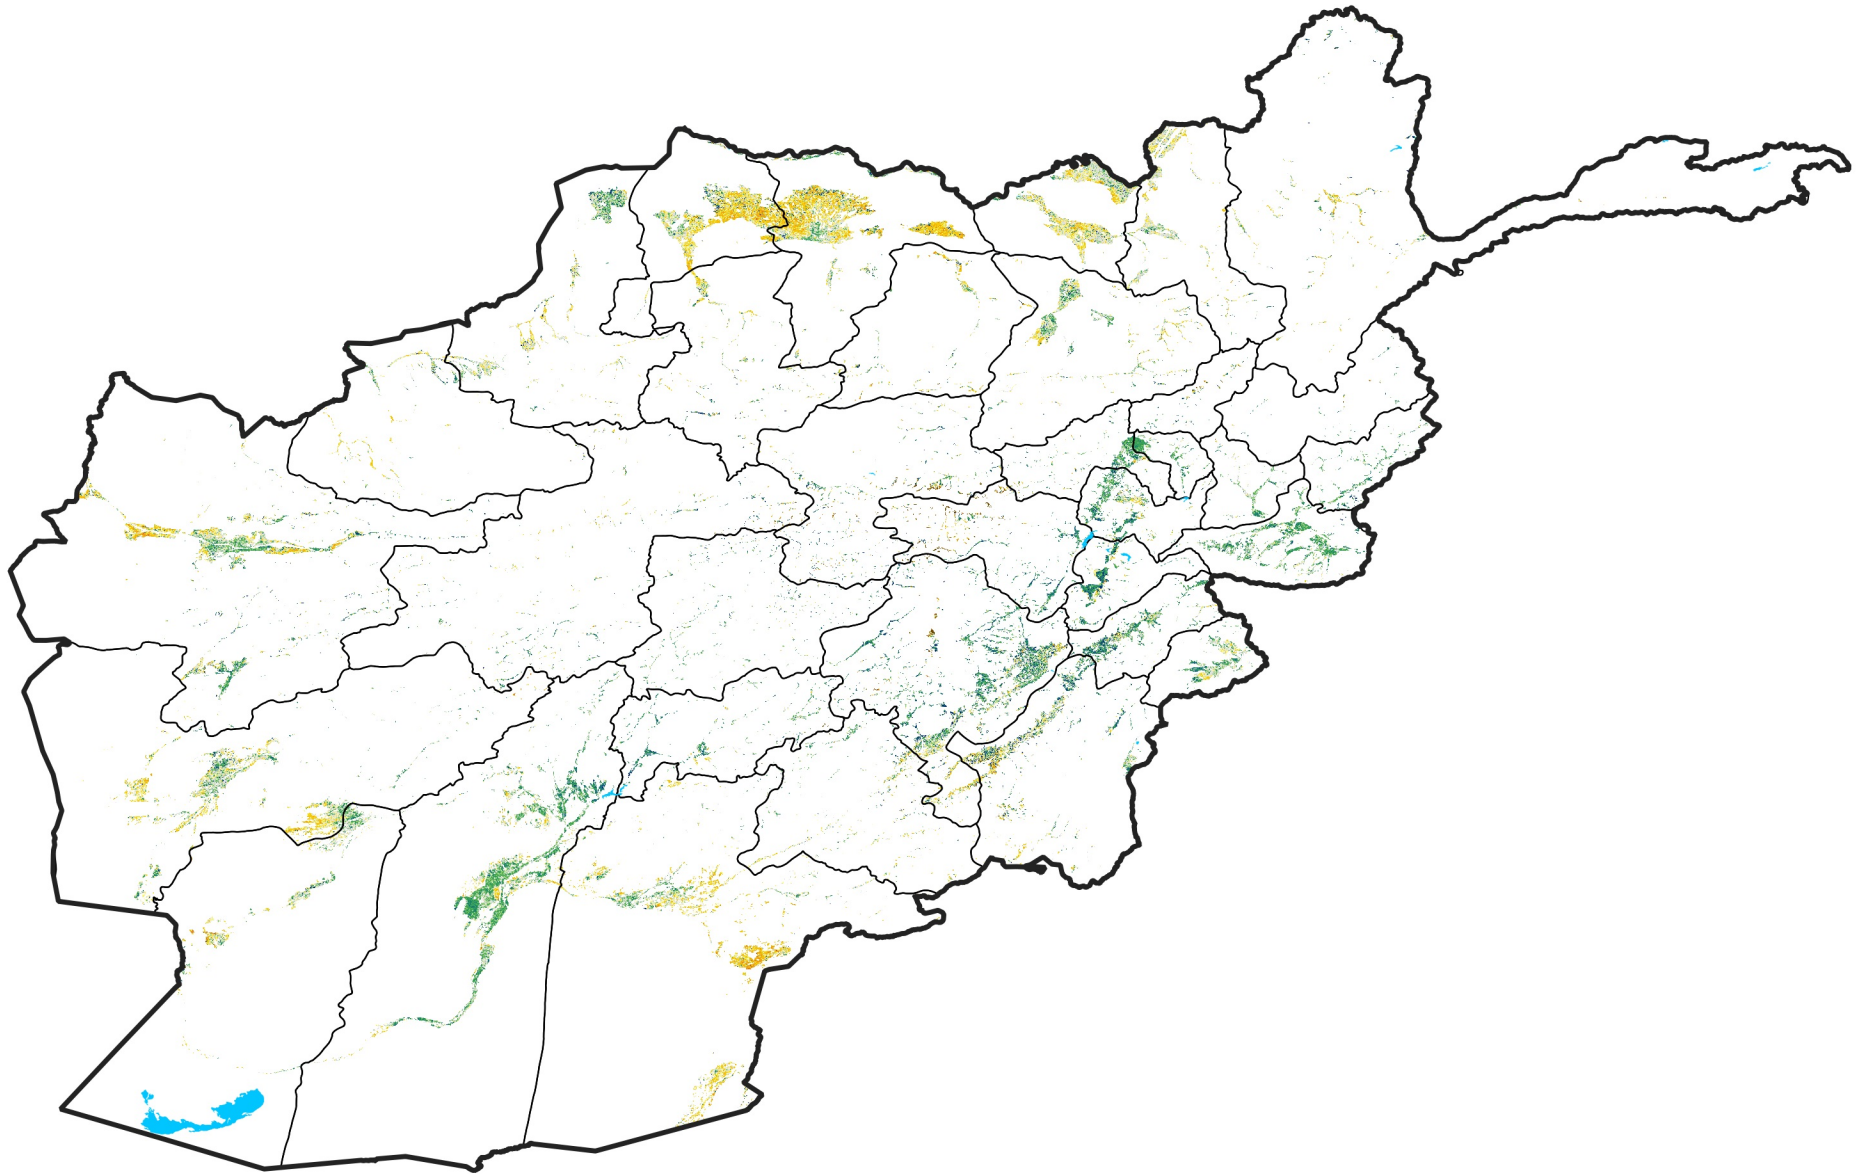

Afghanistan Irrigated Agricultural Areas

Percent of Mean NDVI

2013 / mean (2003 - 2022)

Period 34 / December 01 - 10, 2013

Percent of Normal