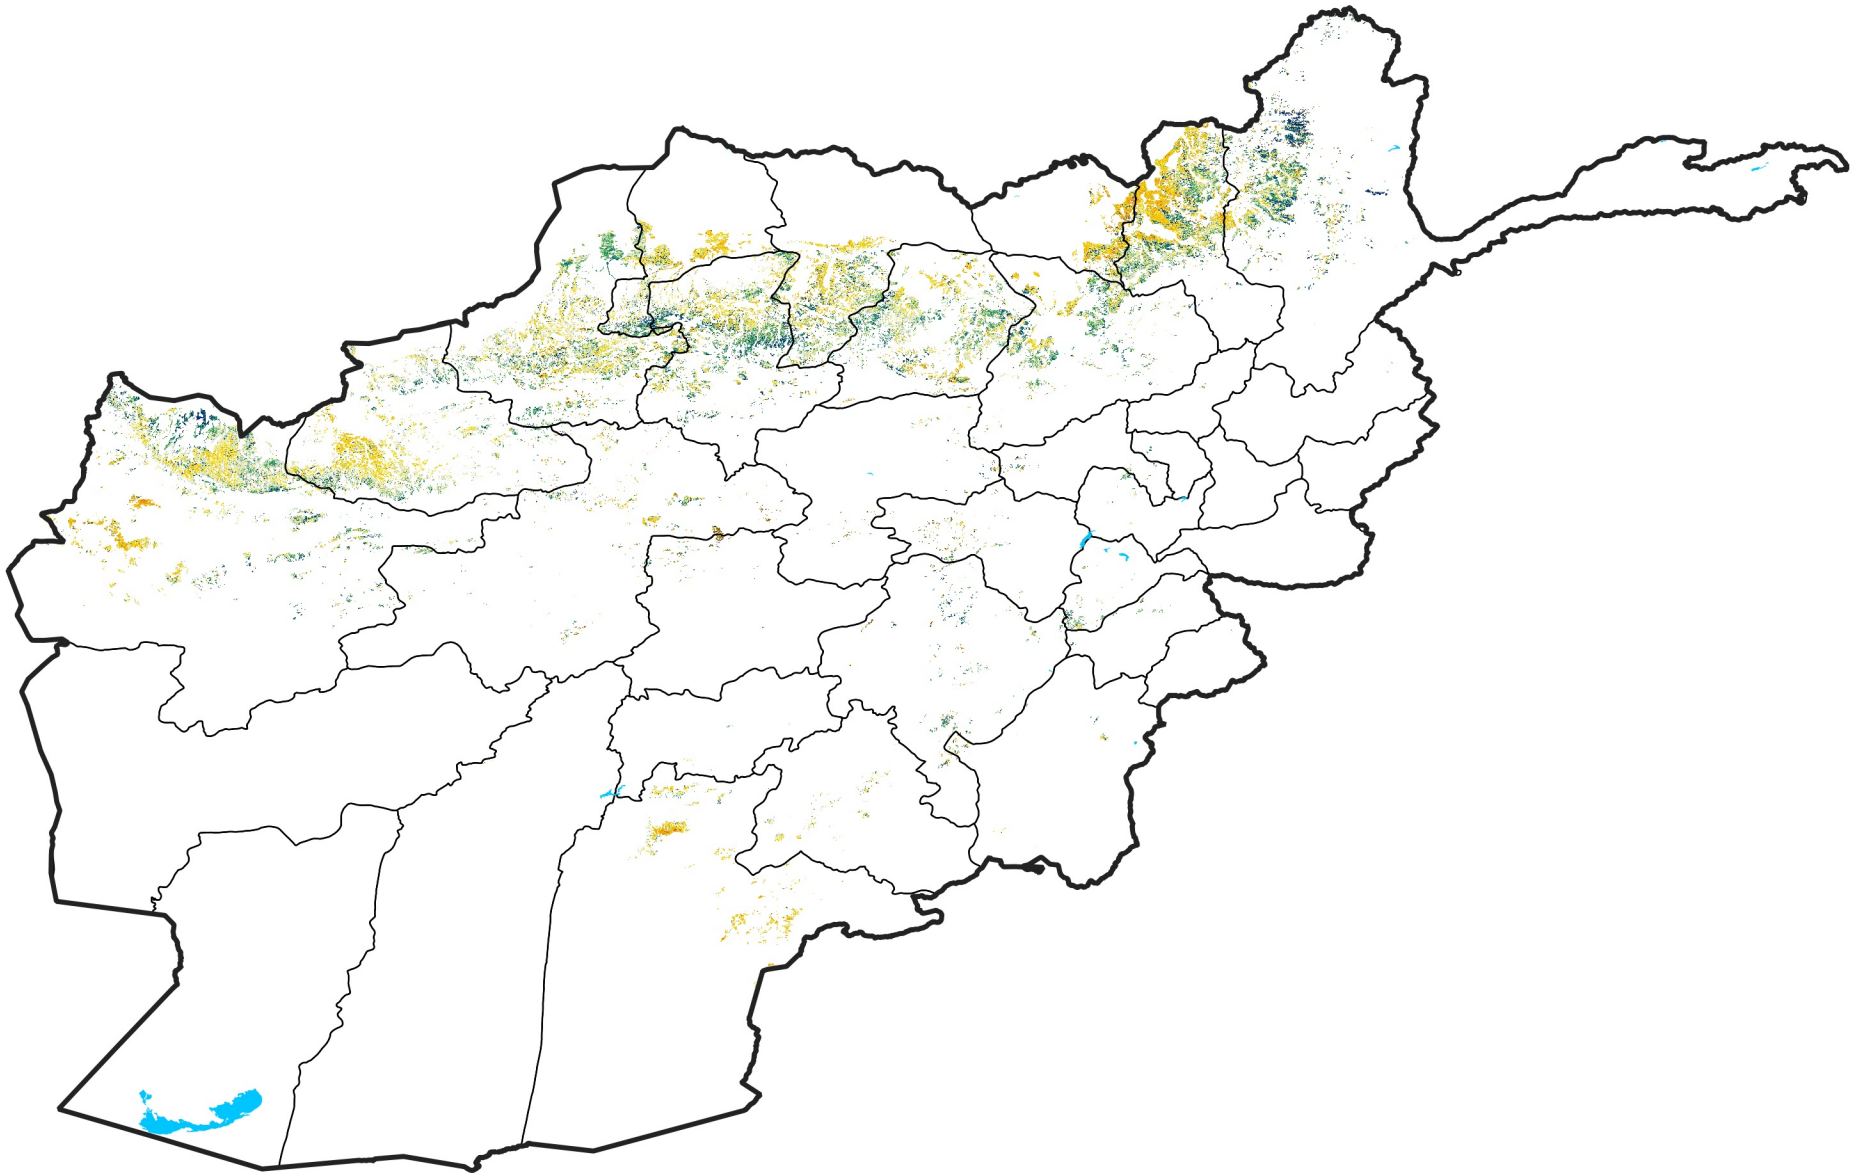

Afghanistan Rainfed Agricultural Areas

Percent of Mean NDVI

2013 / mean (2003 - 2022)

Period 34 / December 01 - 10, 2013

Percent of Normal