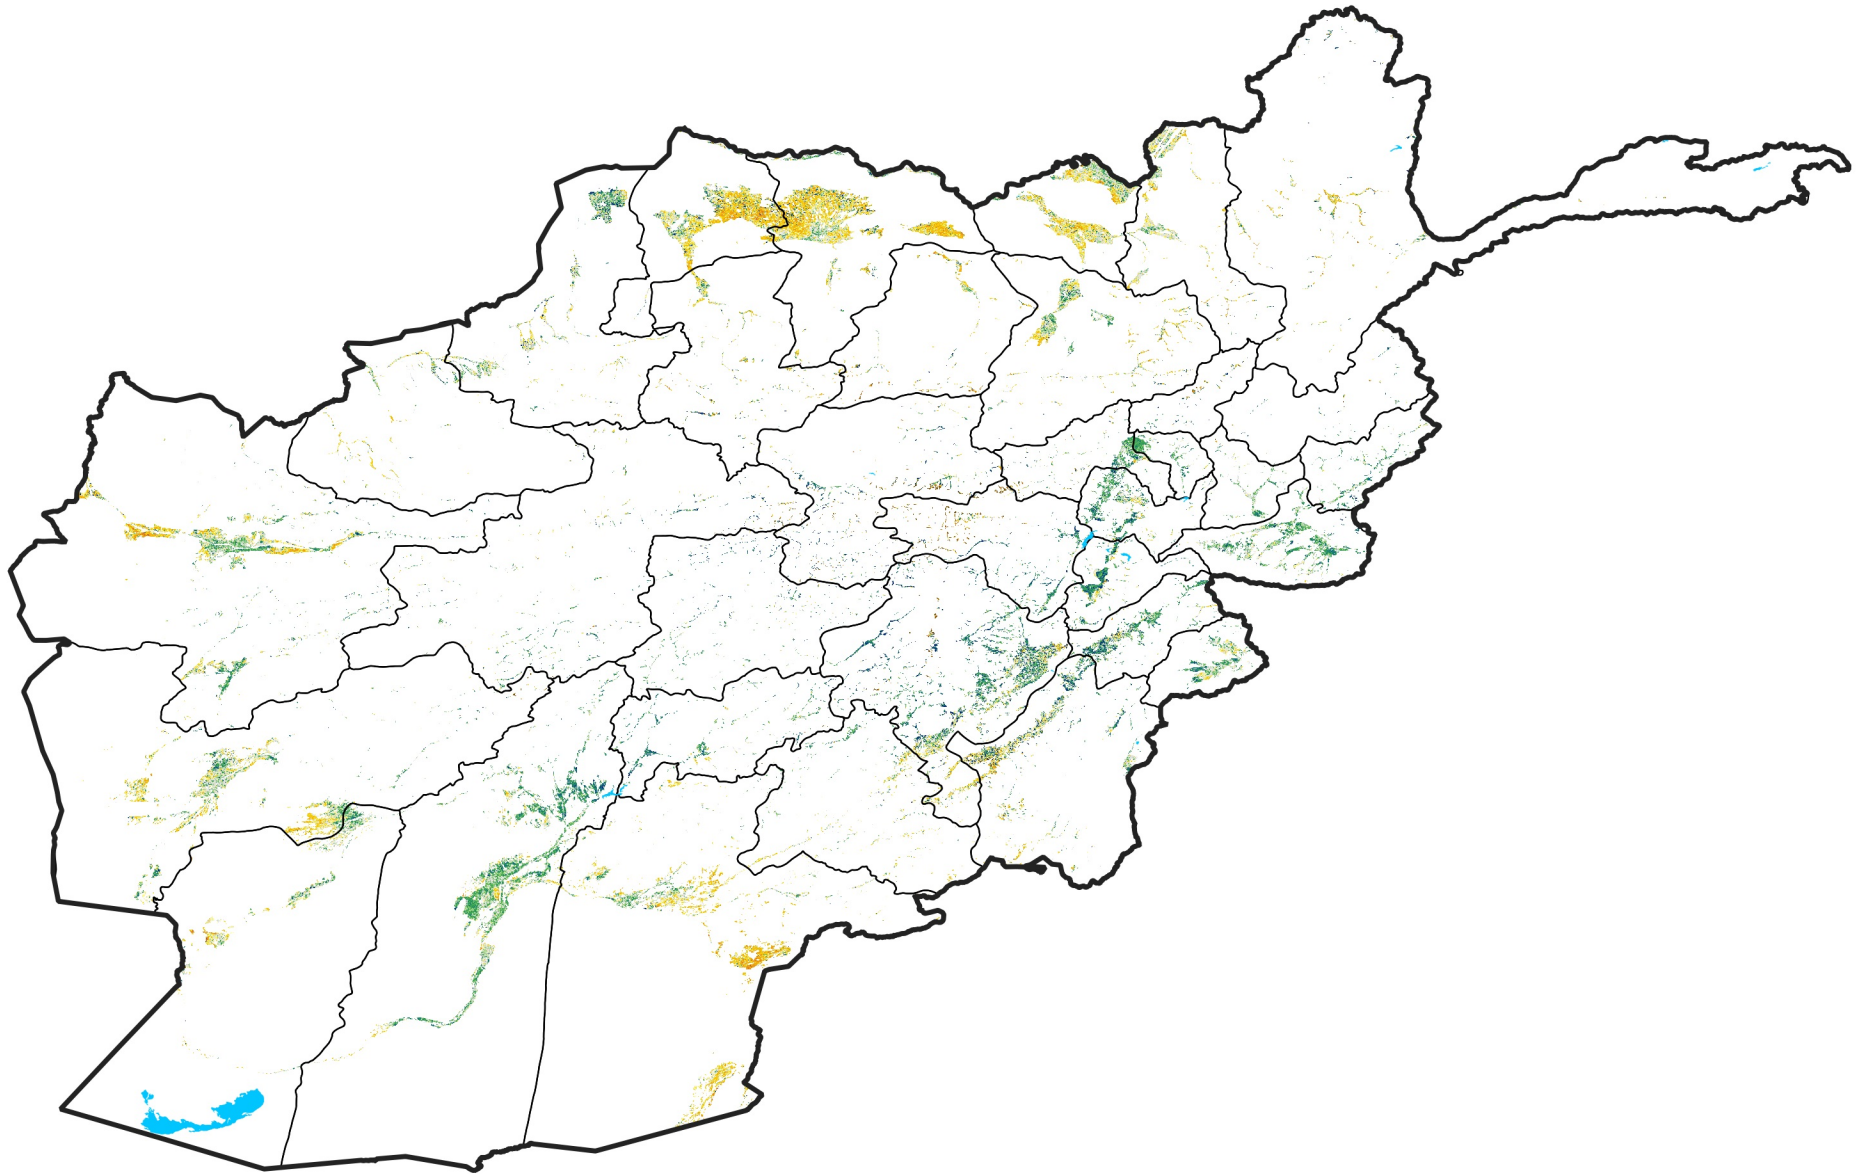

Afghanistan Irrigated Agricultural Areas

Percent of Mean NDVI

2013 / mean (2003 - 2022)

Period 35 / December 11 - 20, 2013

Percent of Normal