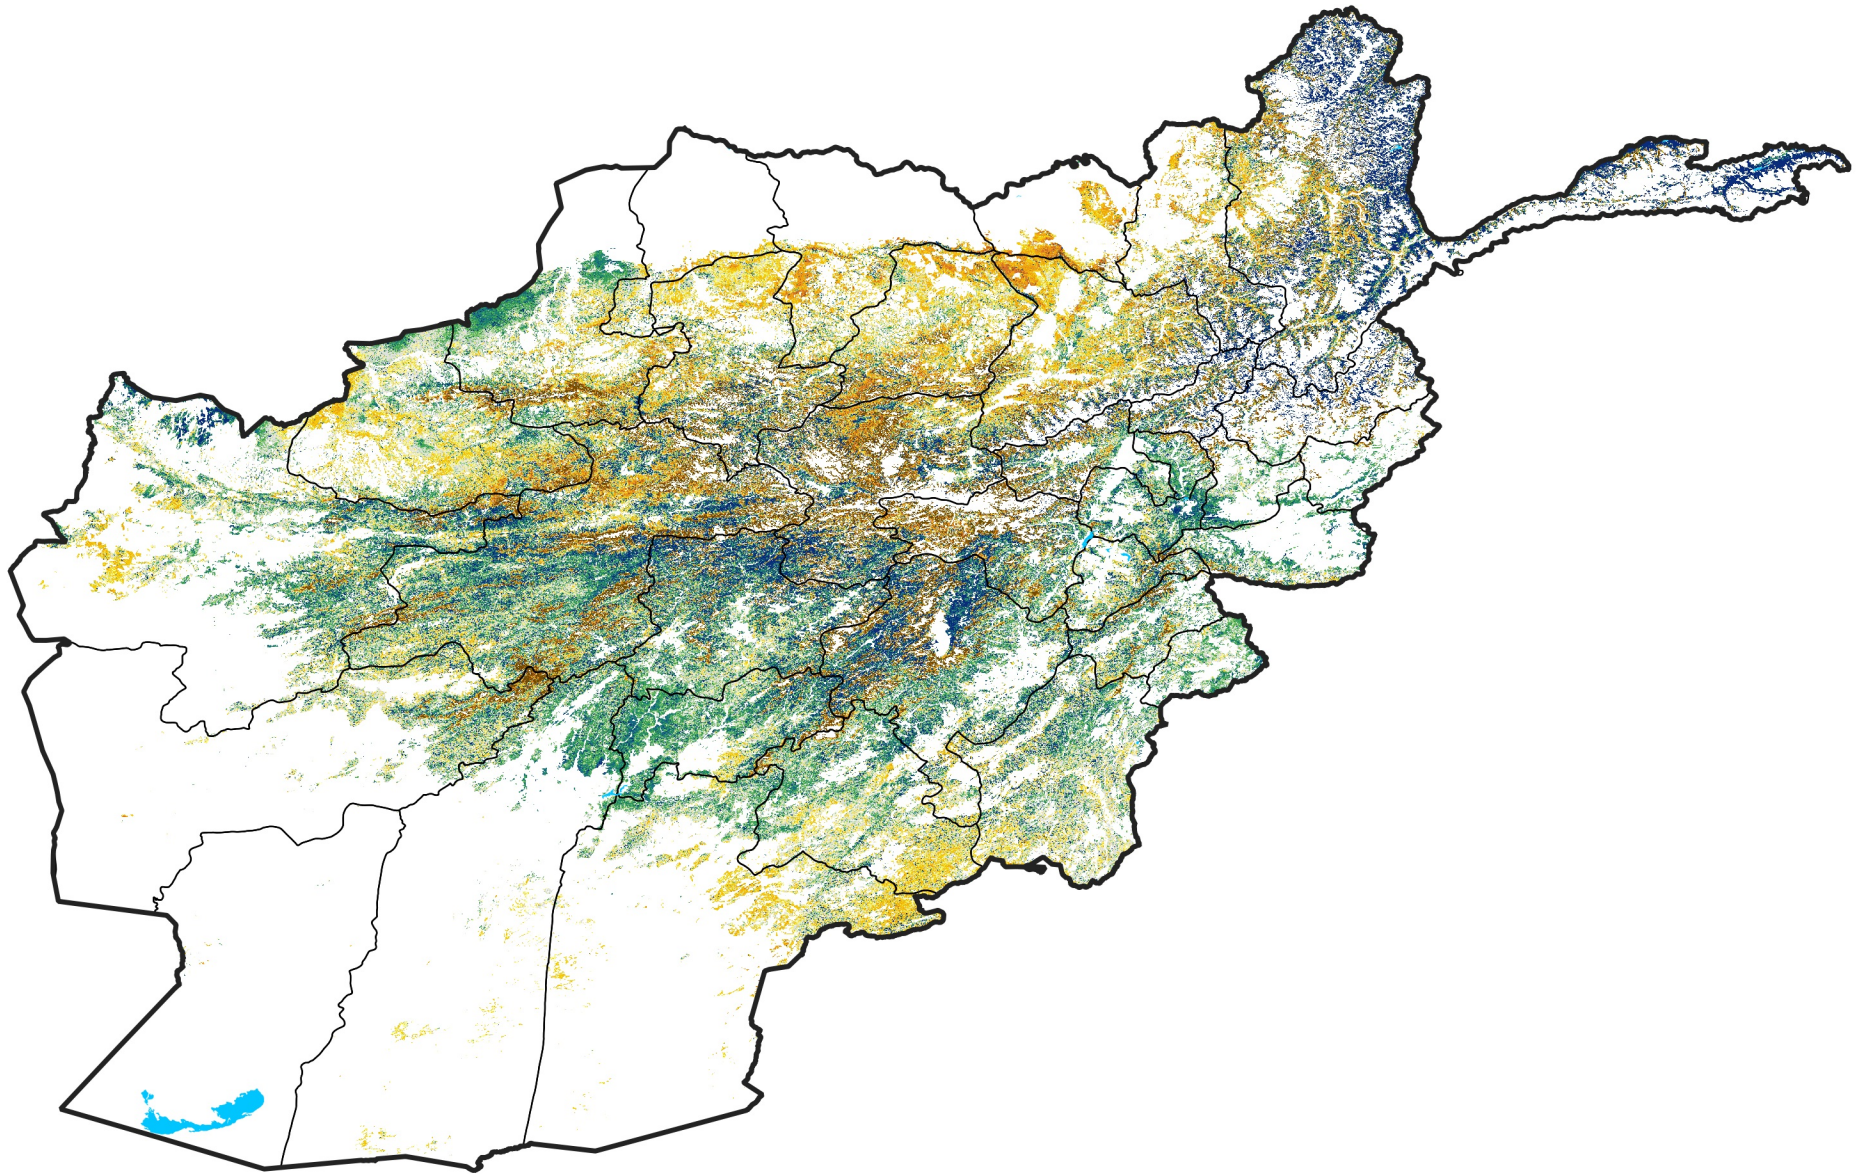

Afghanistan Rangeland Agricultural Areas

Percent of Mean NDVI

2013 / mean (2003 - 2022)

Period 35 / December 11 - 20, 2013

Percent of Normal