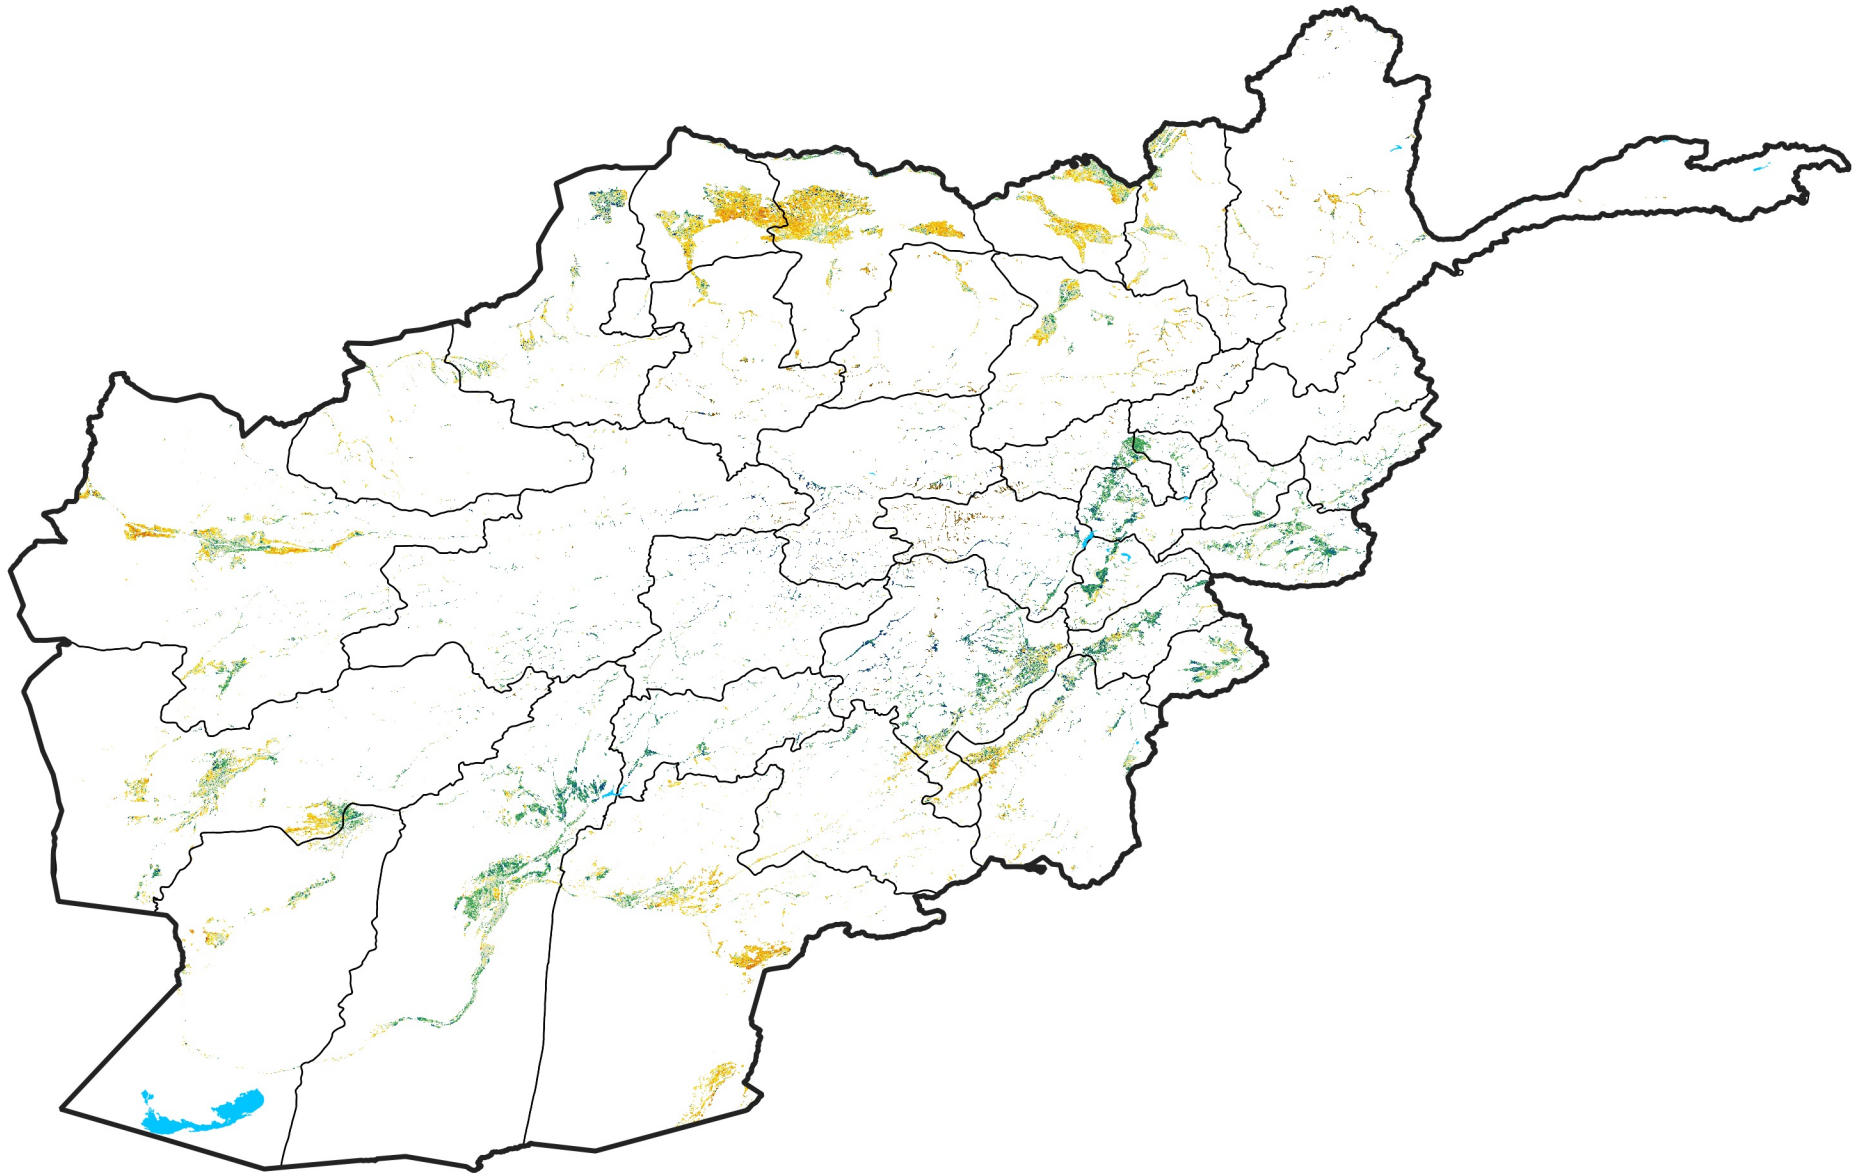

Afghanistan Irrigated Agricultural Areas

Percent of Mean NDVI

2013 / mean (2003 - 2022)

Period 36 / December 21 - 31, 2013

Percent of Normal