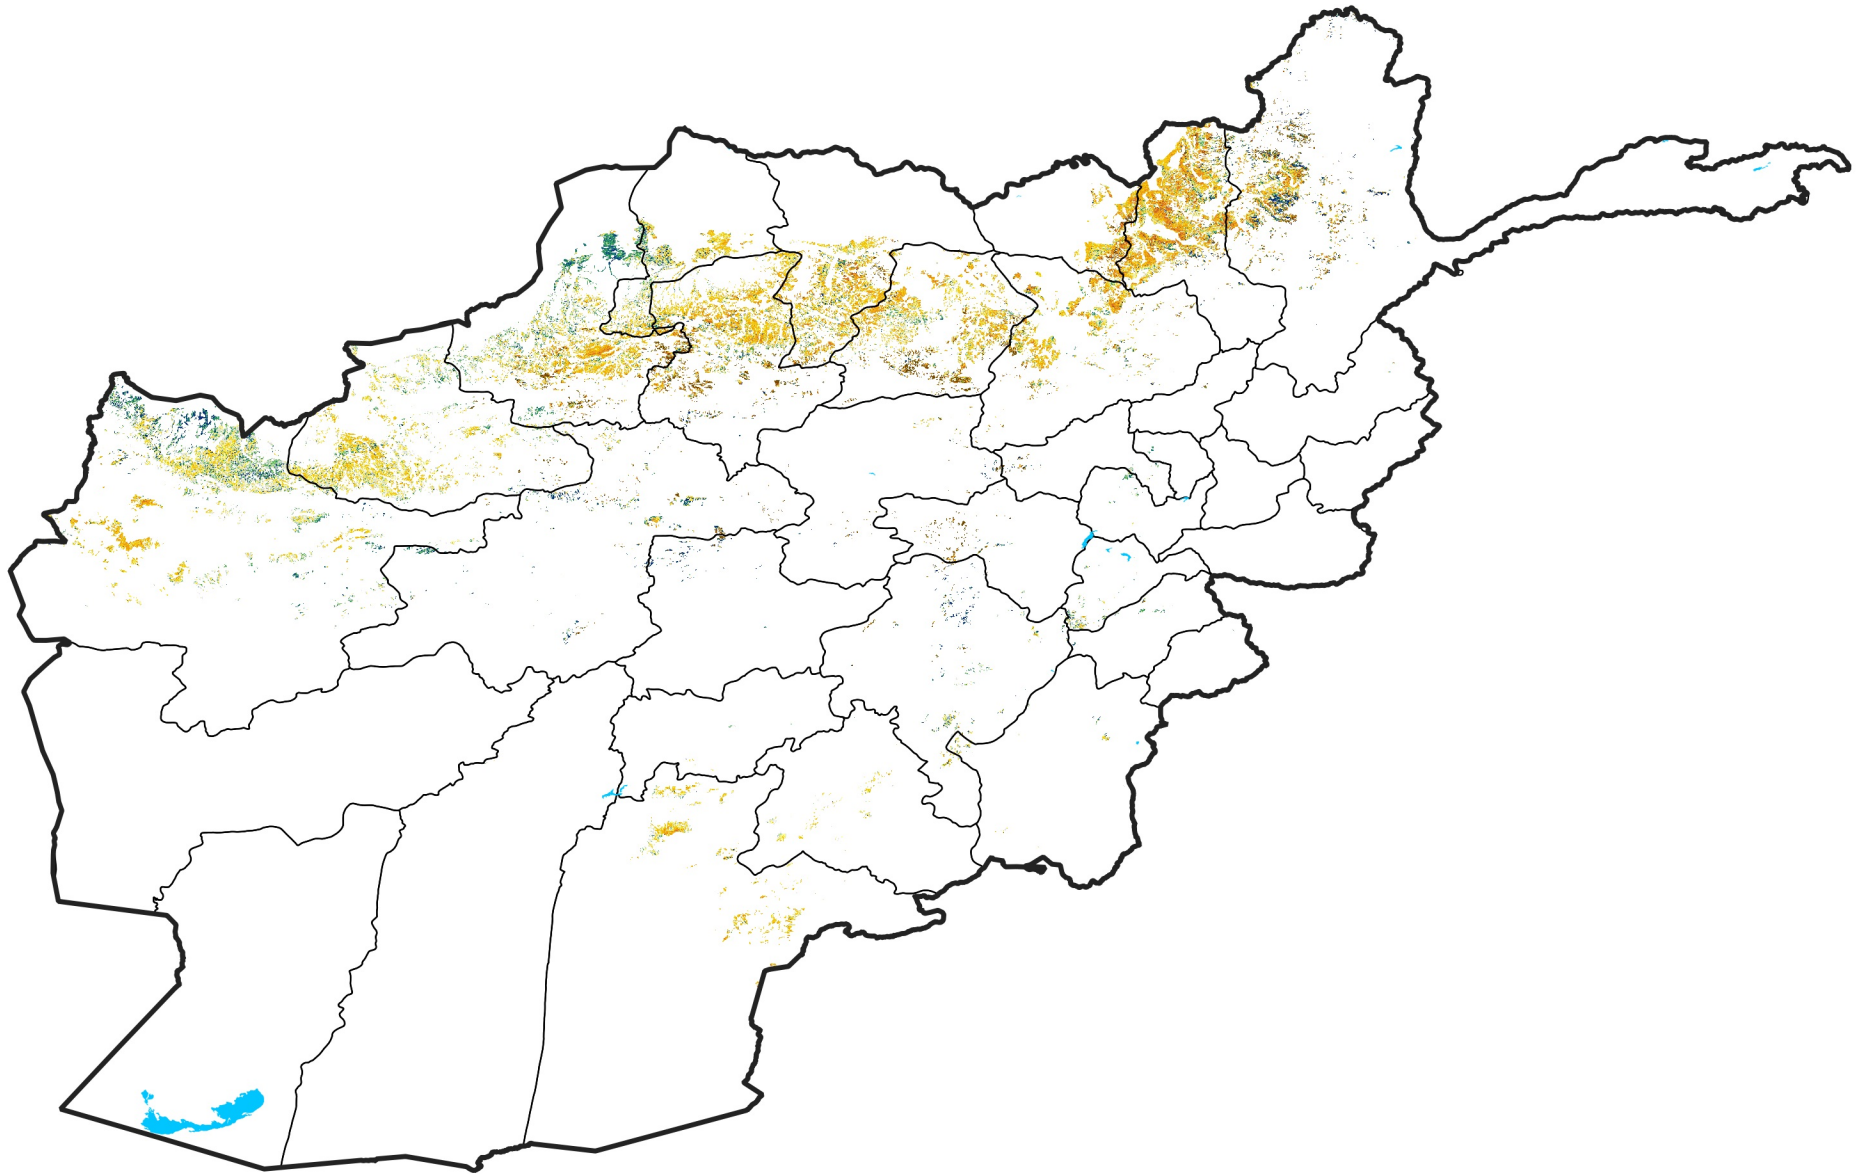

Afghanistan Rainfed Agricultural Areas

Percent of Mean NDVI

2013 / mean (2003 - 2022)

Period 36 / December 21 - 31, 2013

Percent of Normal