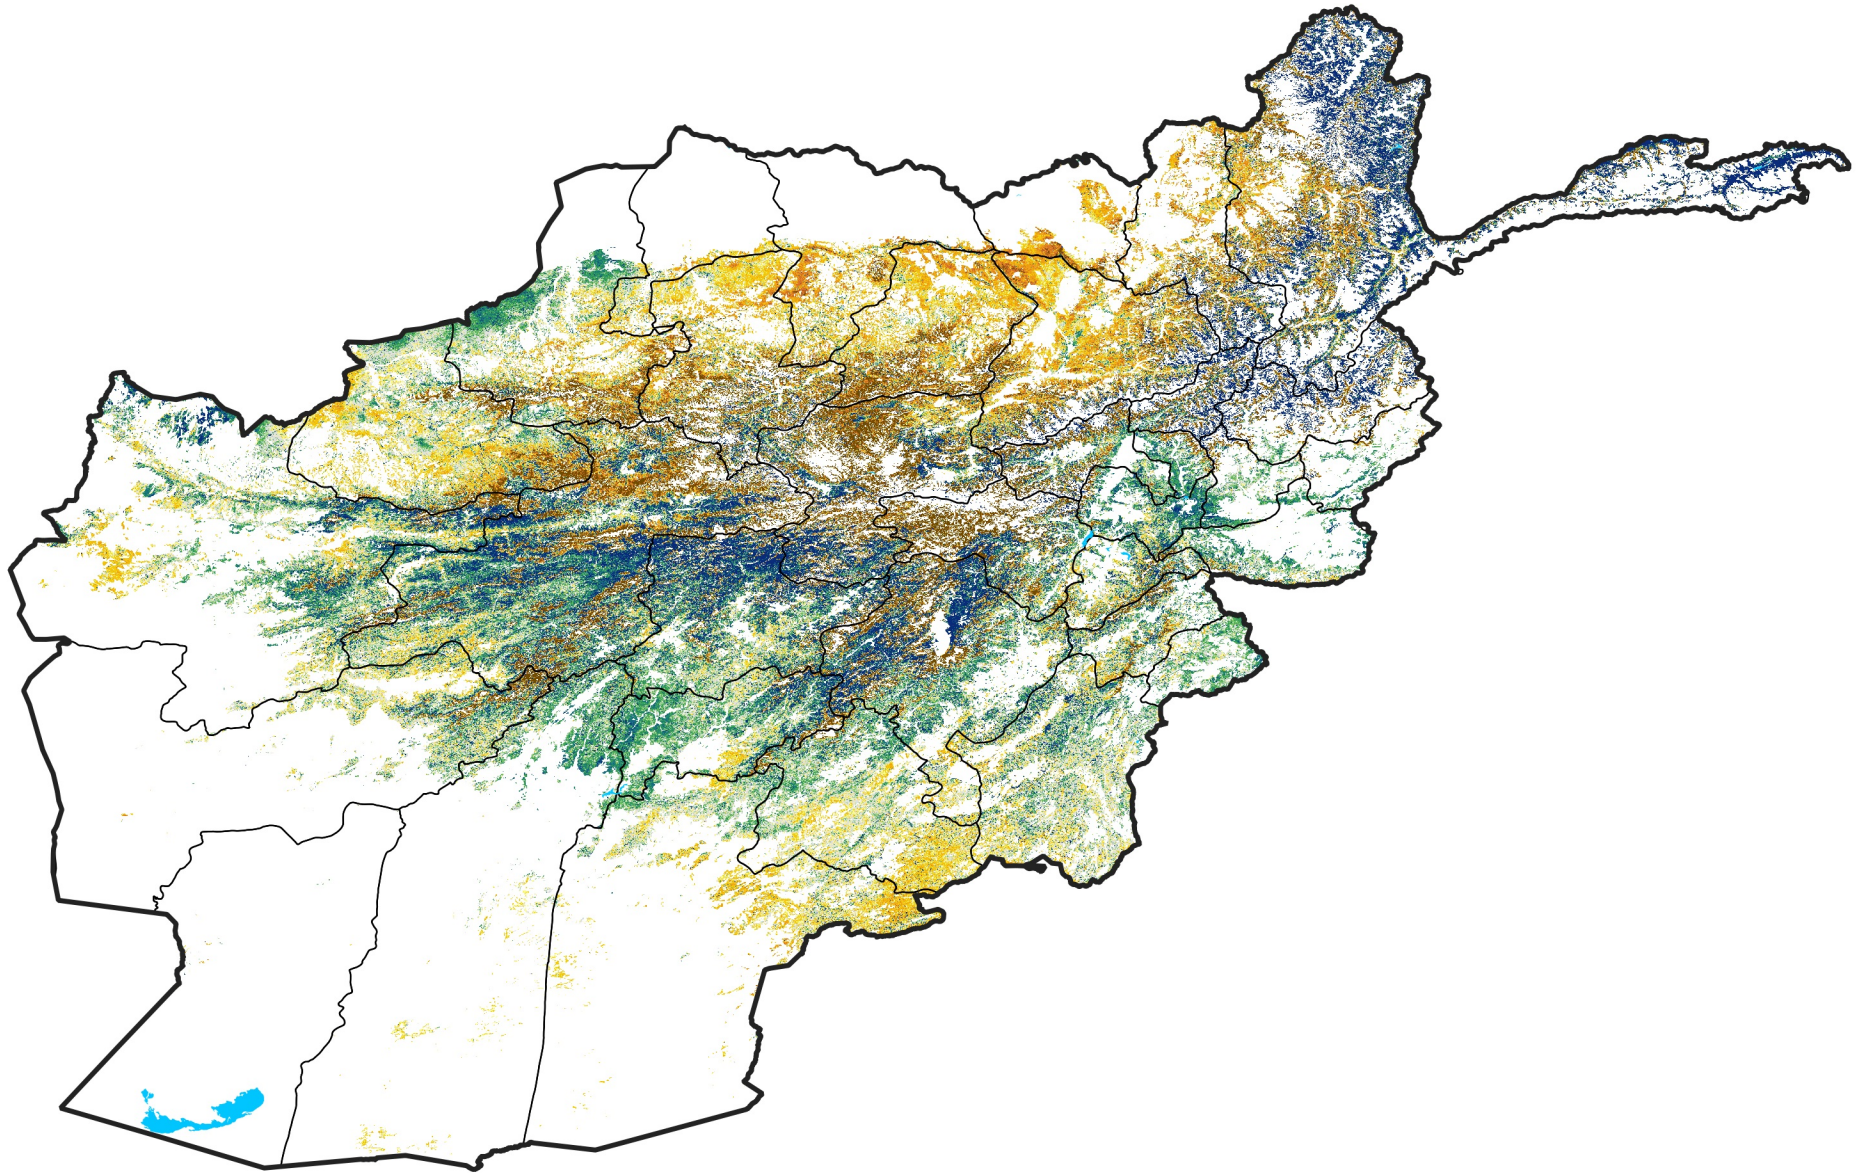

Afghanistan Rangeland Agricultural Areas

Percent of Mean NDVI

2013 / mean (2003 - 2022)

Period 36 / December 21 - 31, 2013

Percent of Normal