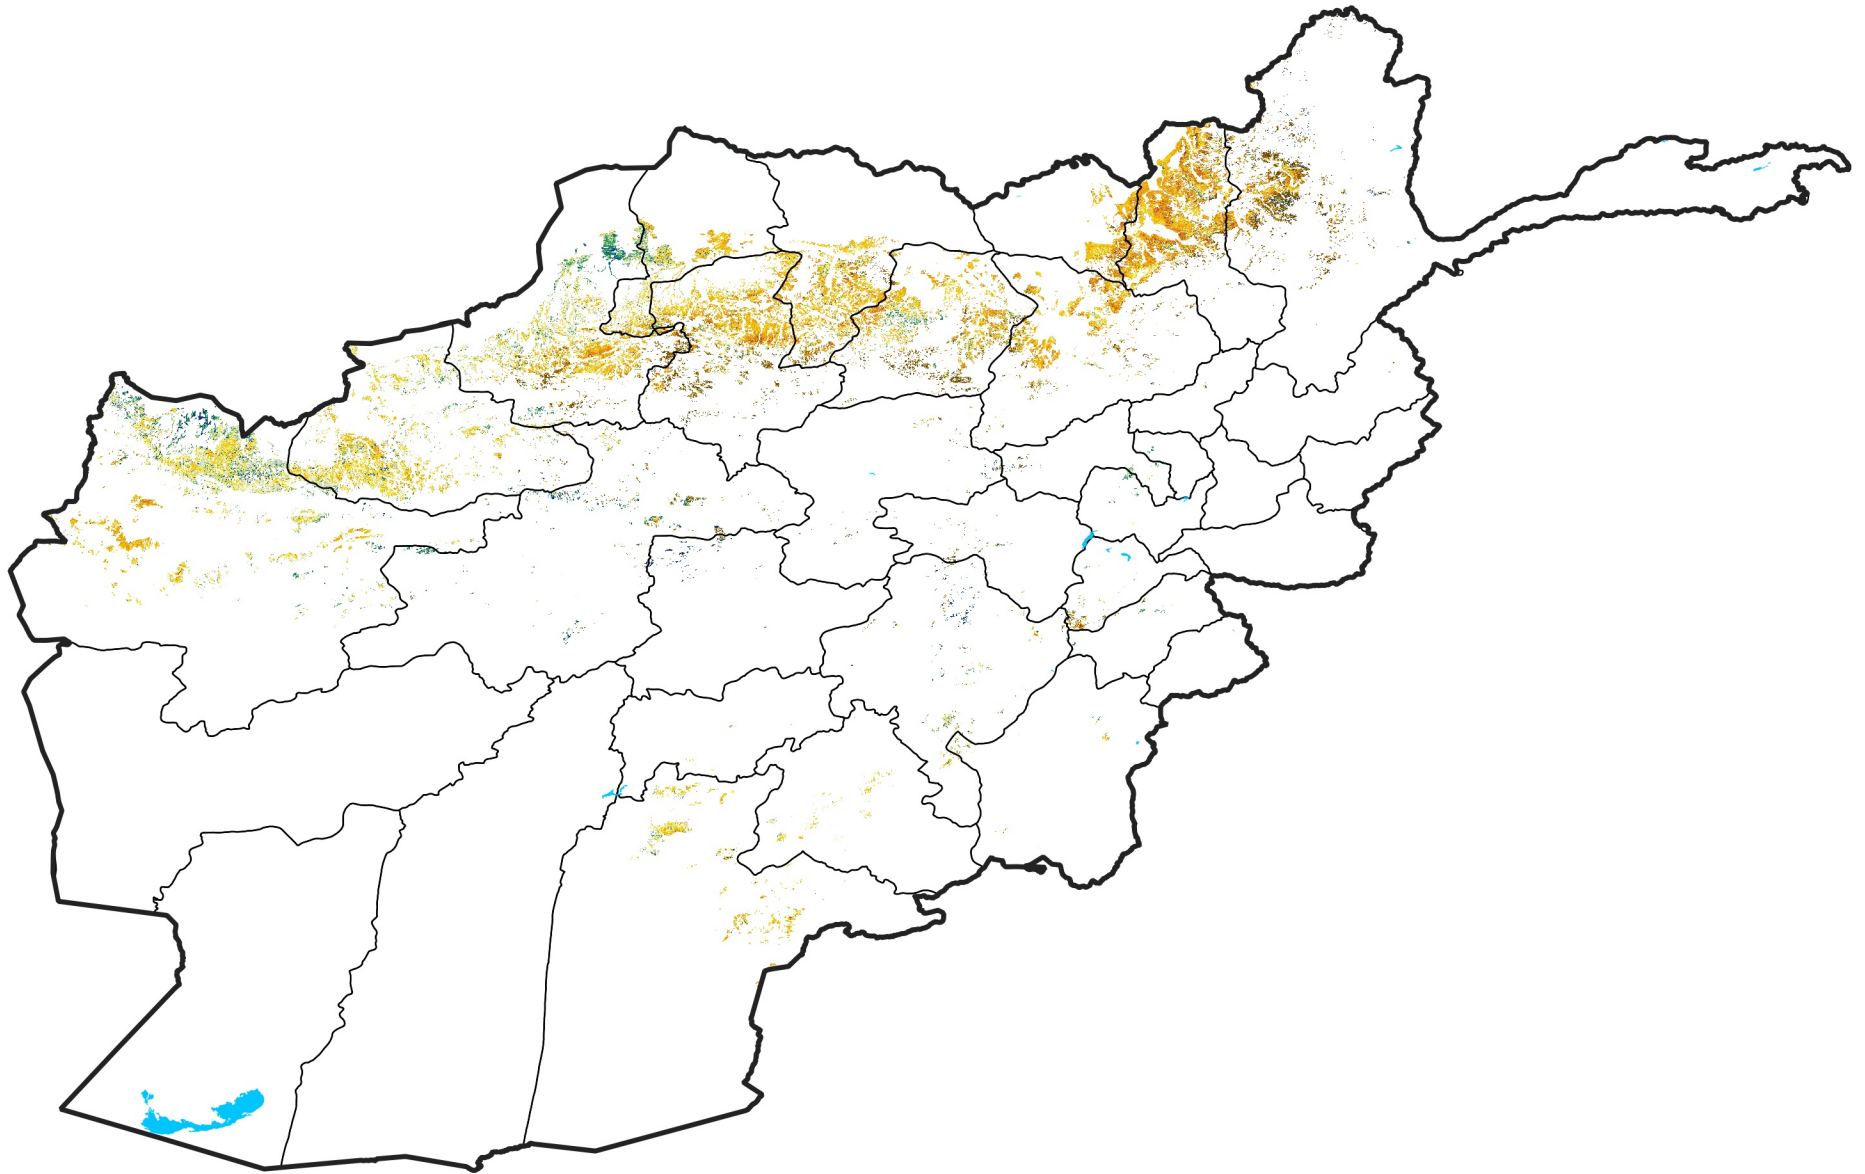

Afghanistan Rainfed Agricultural Areas

Percent of Mean NDVI

2014 / mean (2003 - 2022)

Period 01 / January 01 - 10, 2014

Percent of Normal