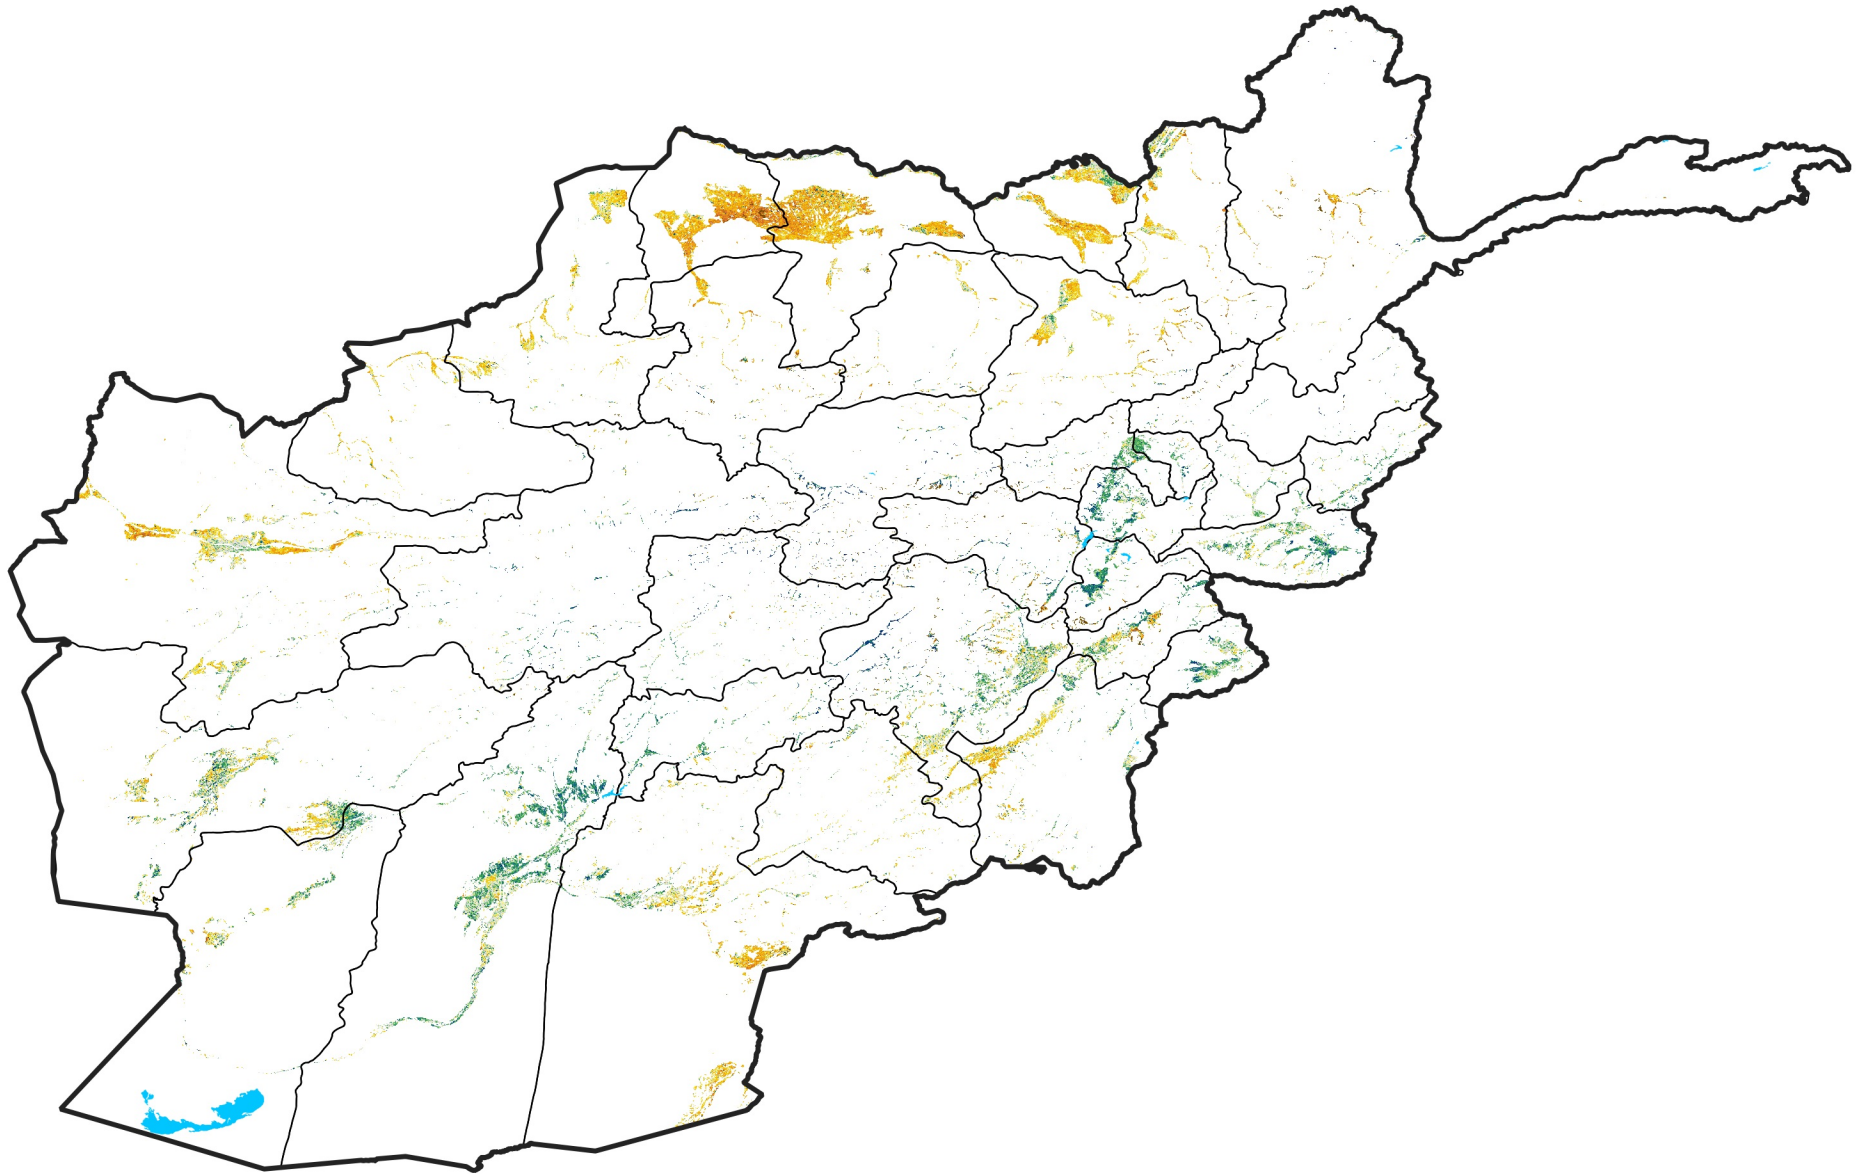

Afghanistan Irrigated Agricultural Areas

Percent of Mean NDVI

2014 / mean (2003 - 2022)

Period 02 / January 11 - 20, 2014

Percent of Normal