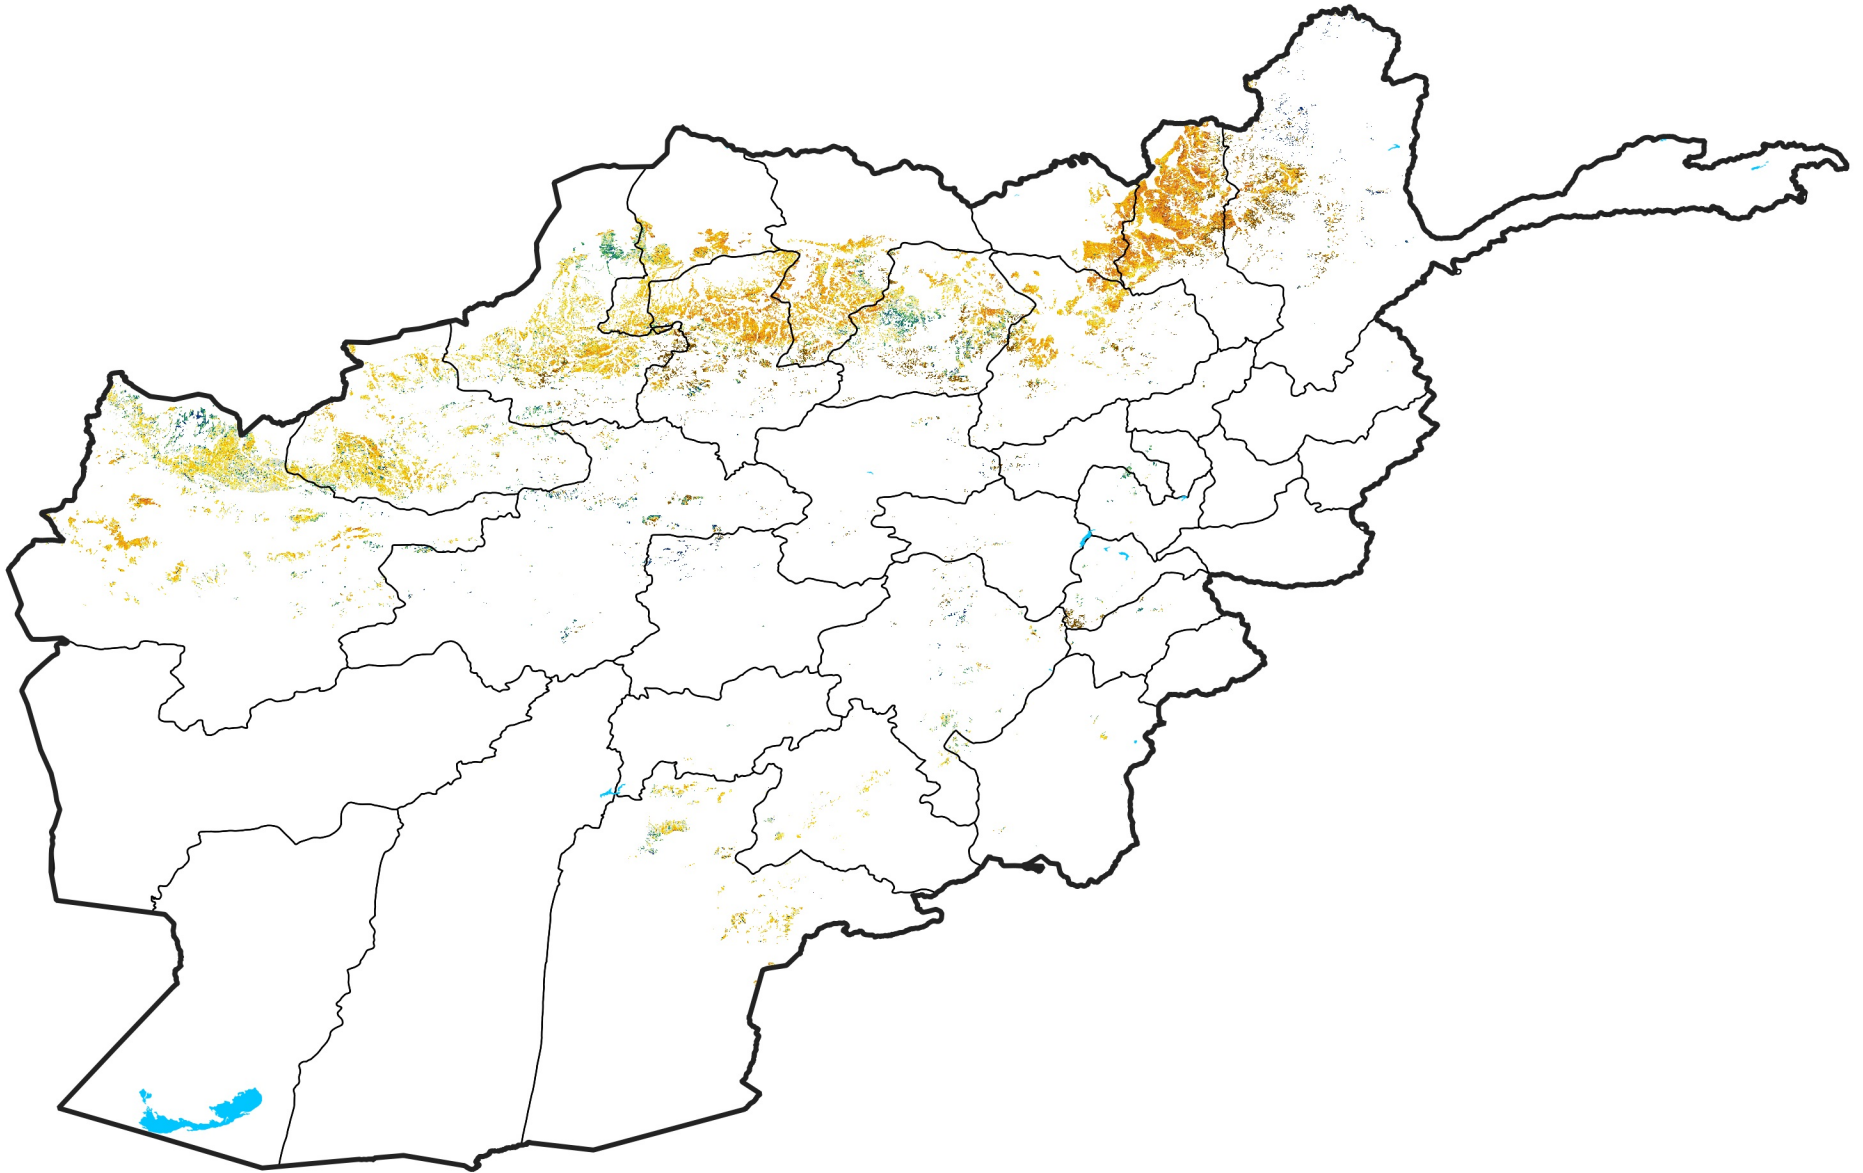

Afghanistan Rainfed Agricultural Areas

Percent of Mean NDVI

2014 / mean (2003 - 2022)

Period 02 / January 11 - 20, 2014

Percent of Normal