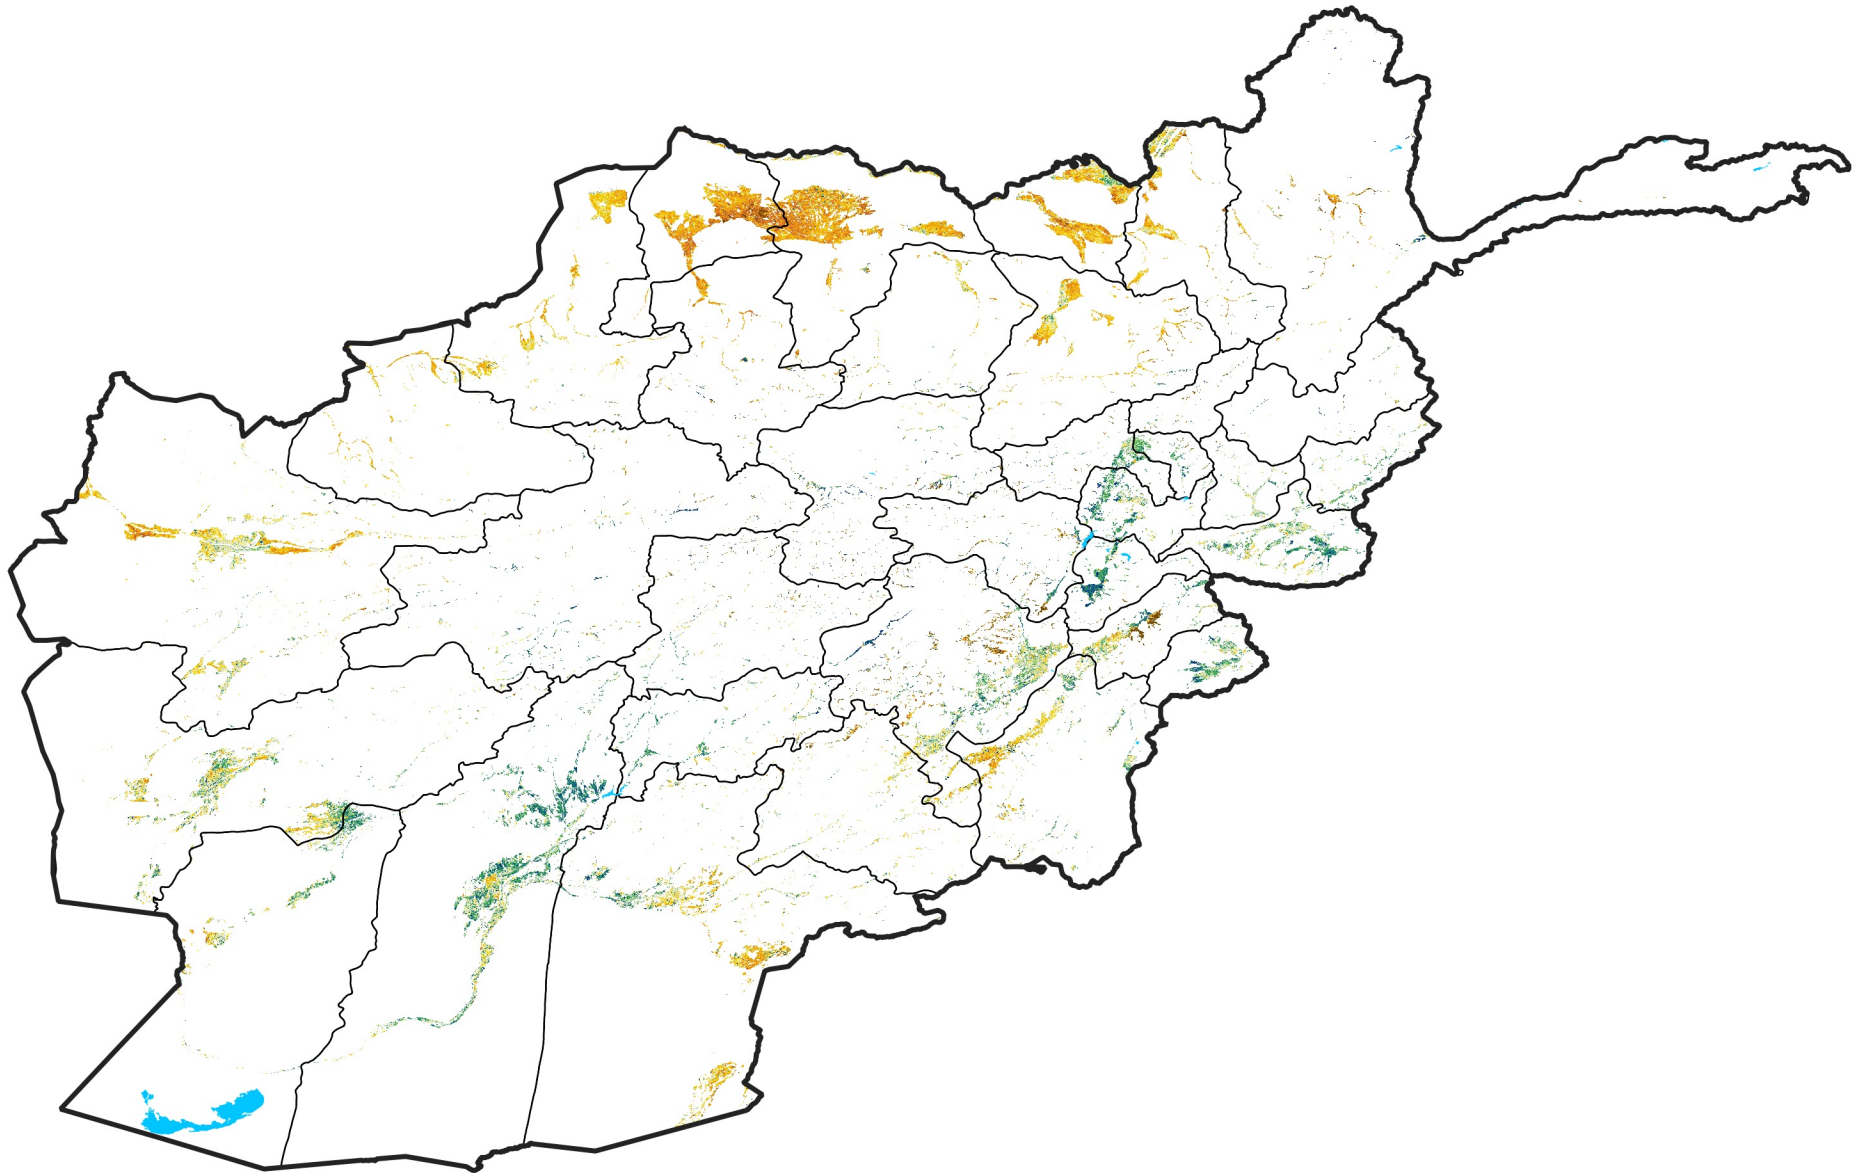

Afghanistan Irrigated Agricultural Areas

Percent of Mean NDVI

2014 / mean (2003 - 2022)

Period 03 / January 21 - 31, 2014

Percent of Normal