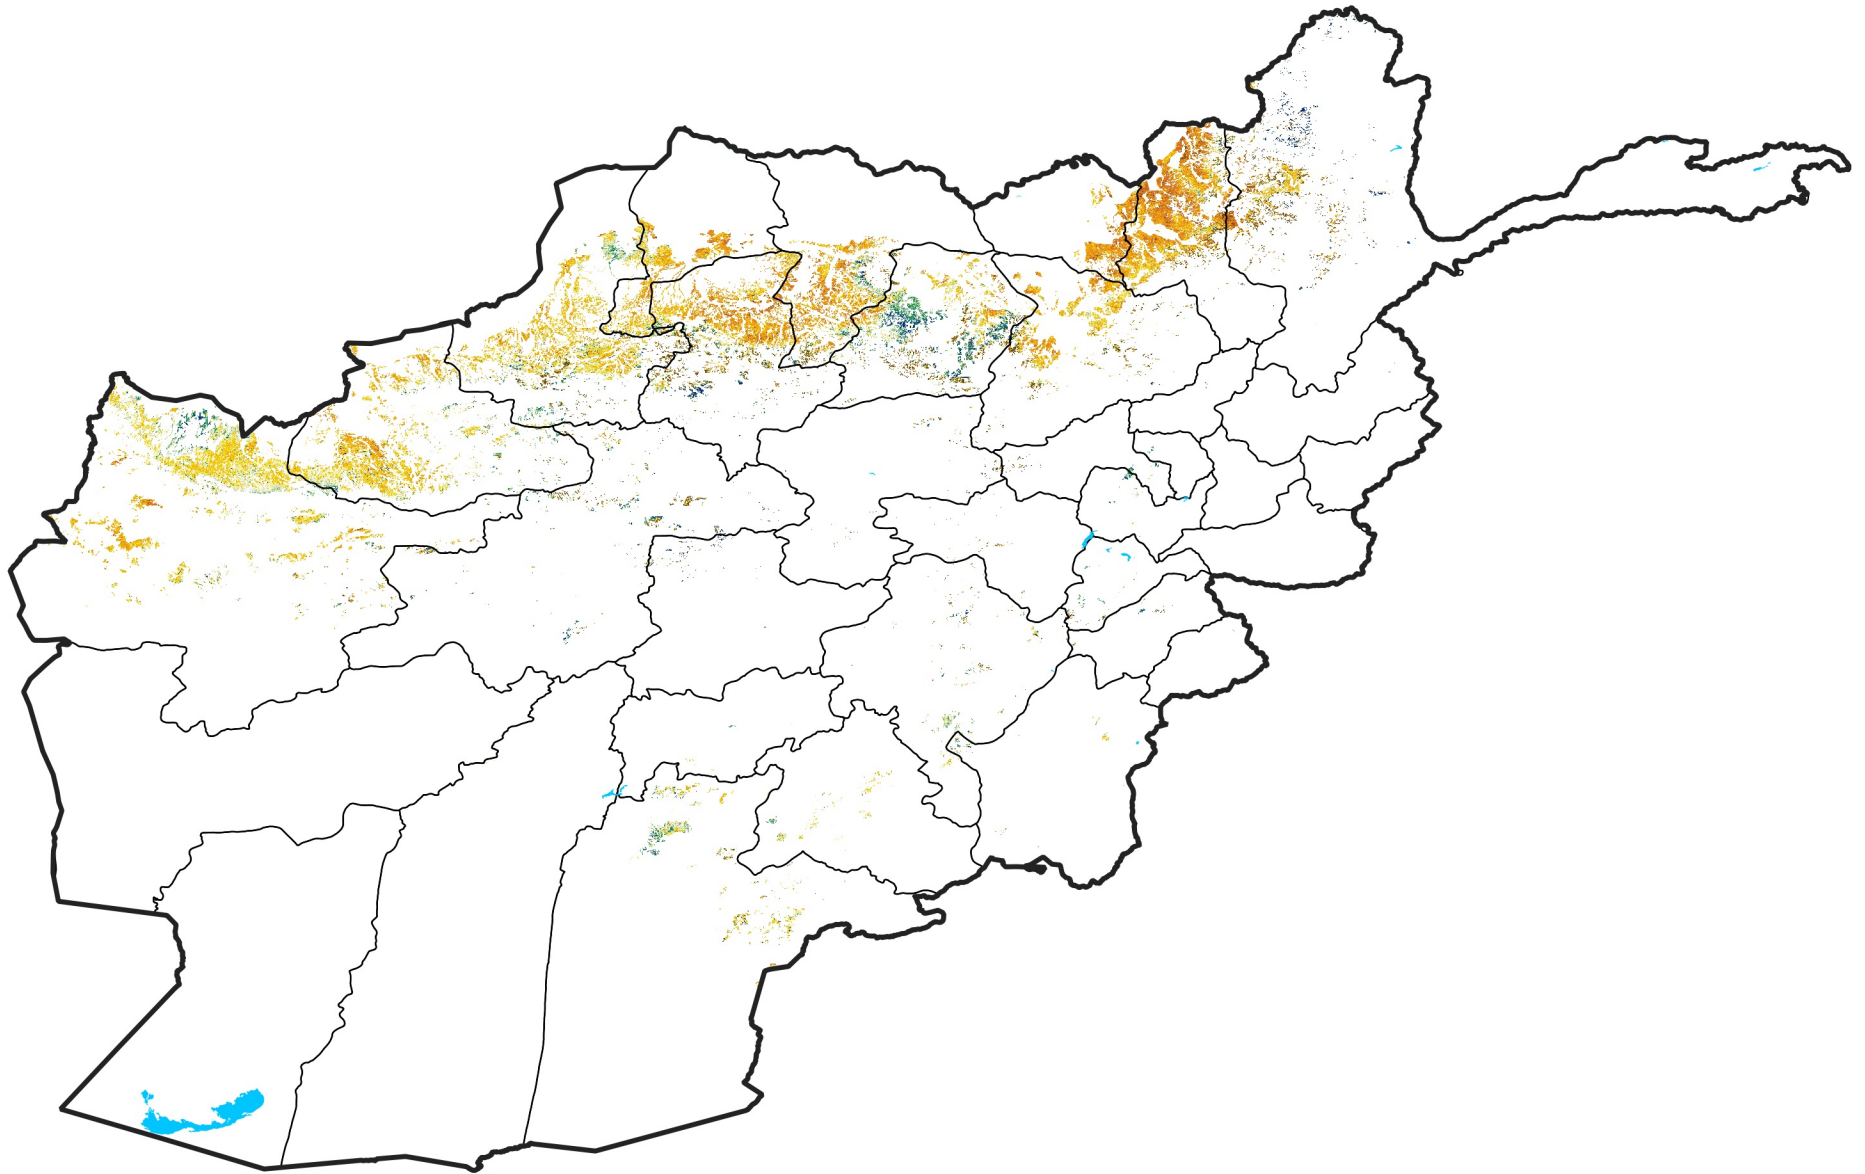

Afghanistan Rainfed Agricultural Areas

Percent of Mean NDVI

2014 / mean (2003 - 2022)

Period 03 / January 21 - 31, 2014

Percent of Normal