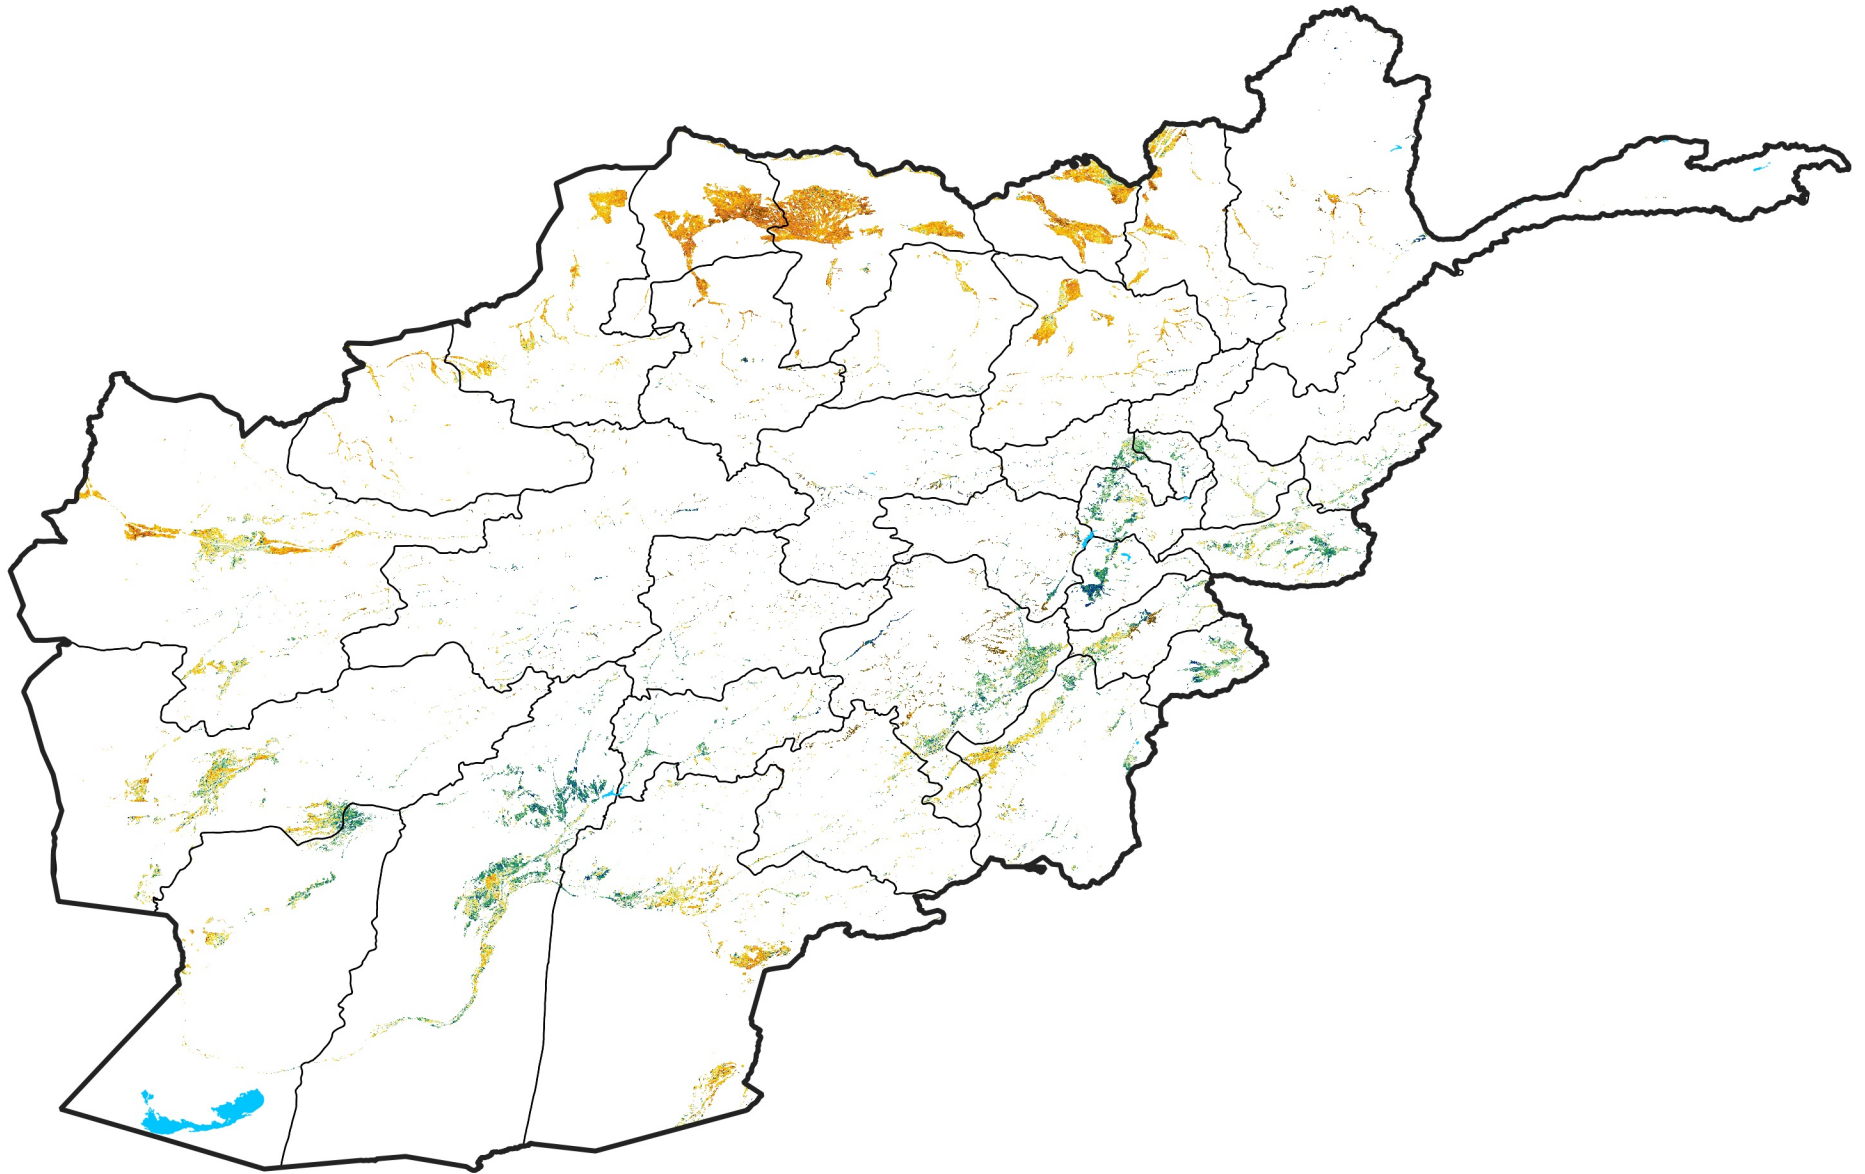

Afghanistan Irrigated Agricultural Areas

Percent of Mean NDVI

2014 / mean (2003 - 2022)

Period 04 / February 01 - 10, 2014

Percent of Normal