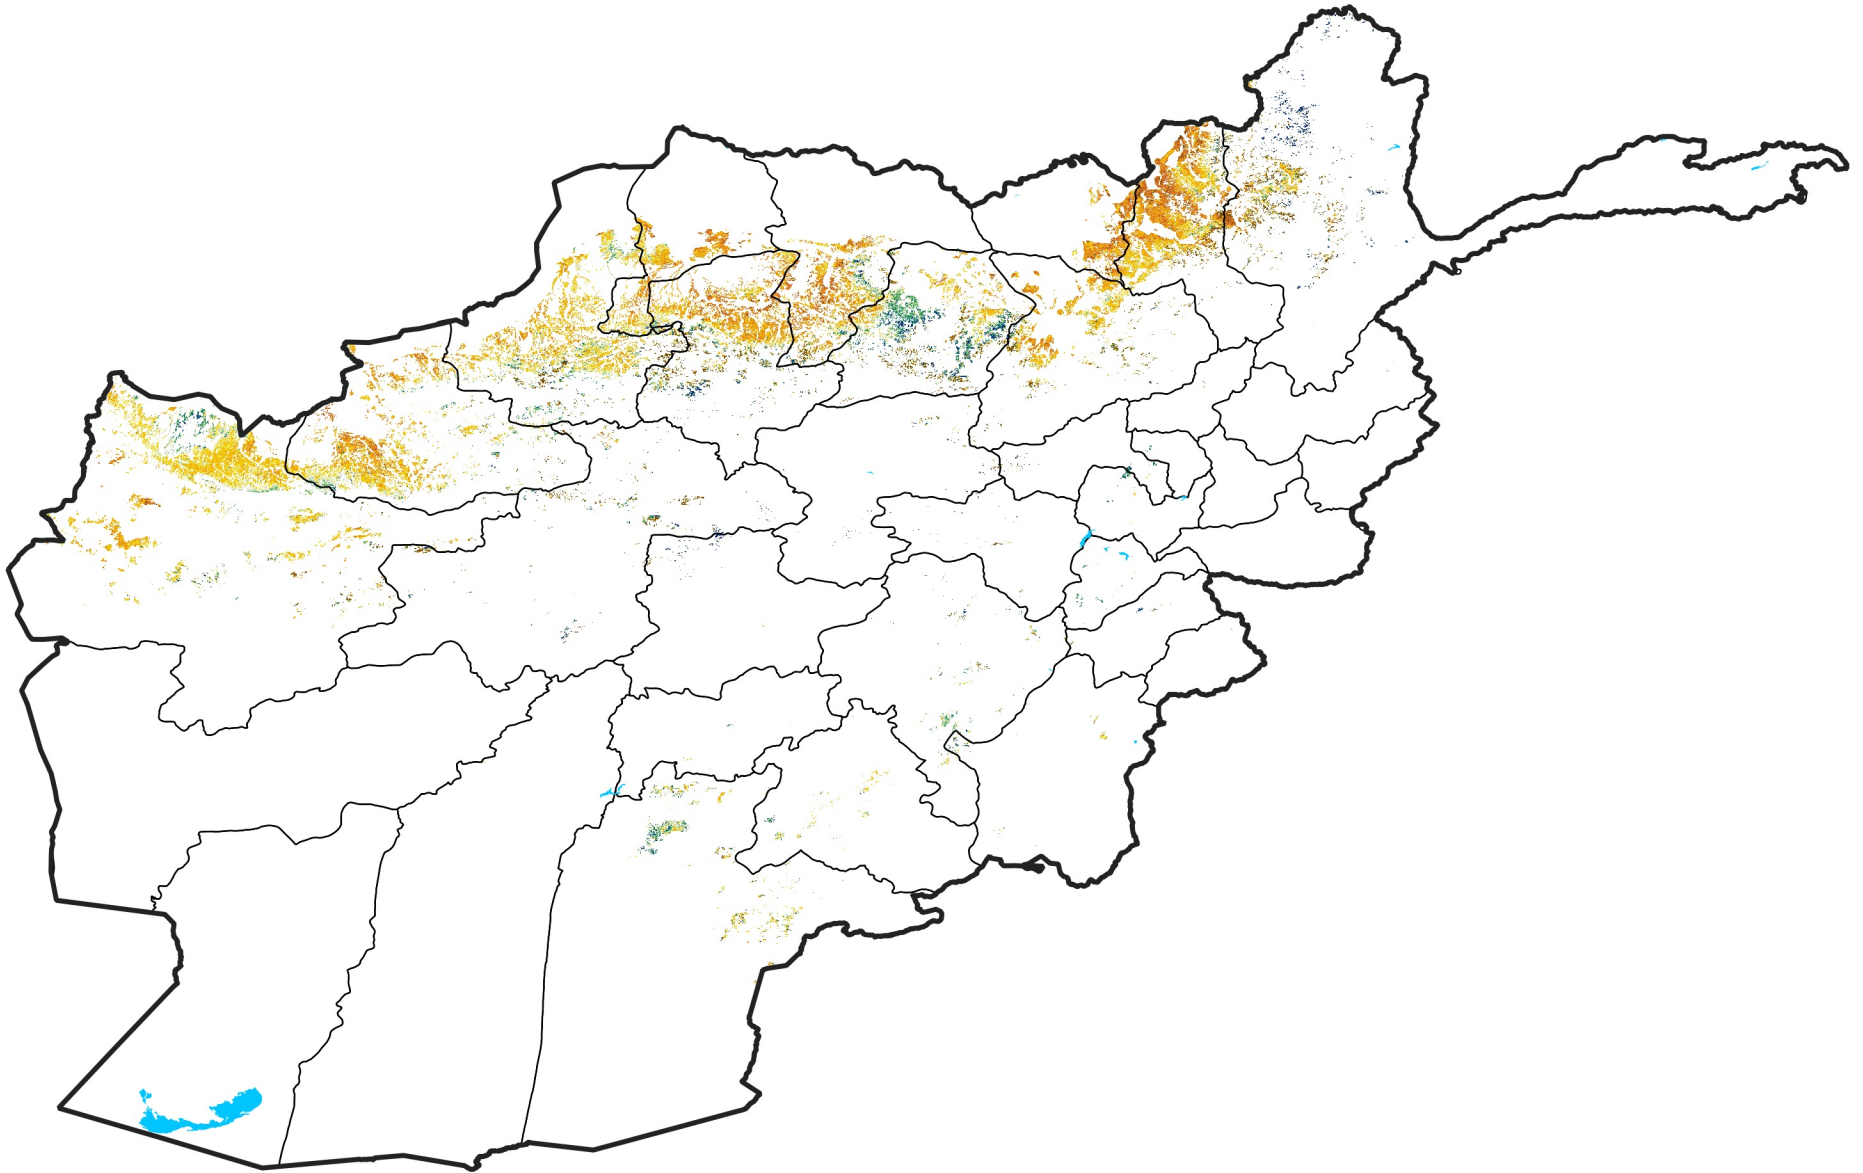

Afghanistan Rainfed Agricultural Areas

Percent of Mean NDVI

2014 / mean (2003 - 2022)

Period 04 / February 01 - 10, 2014

Percent of Normal