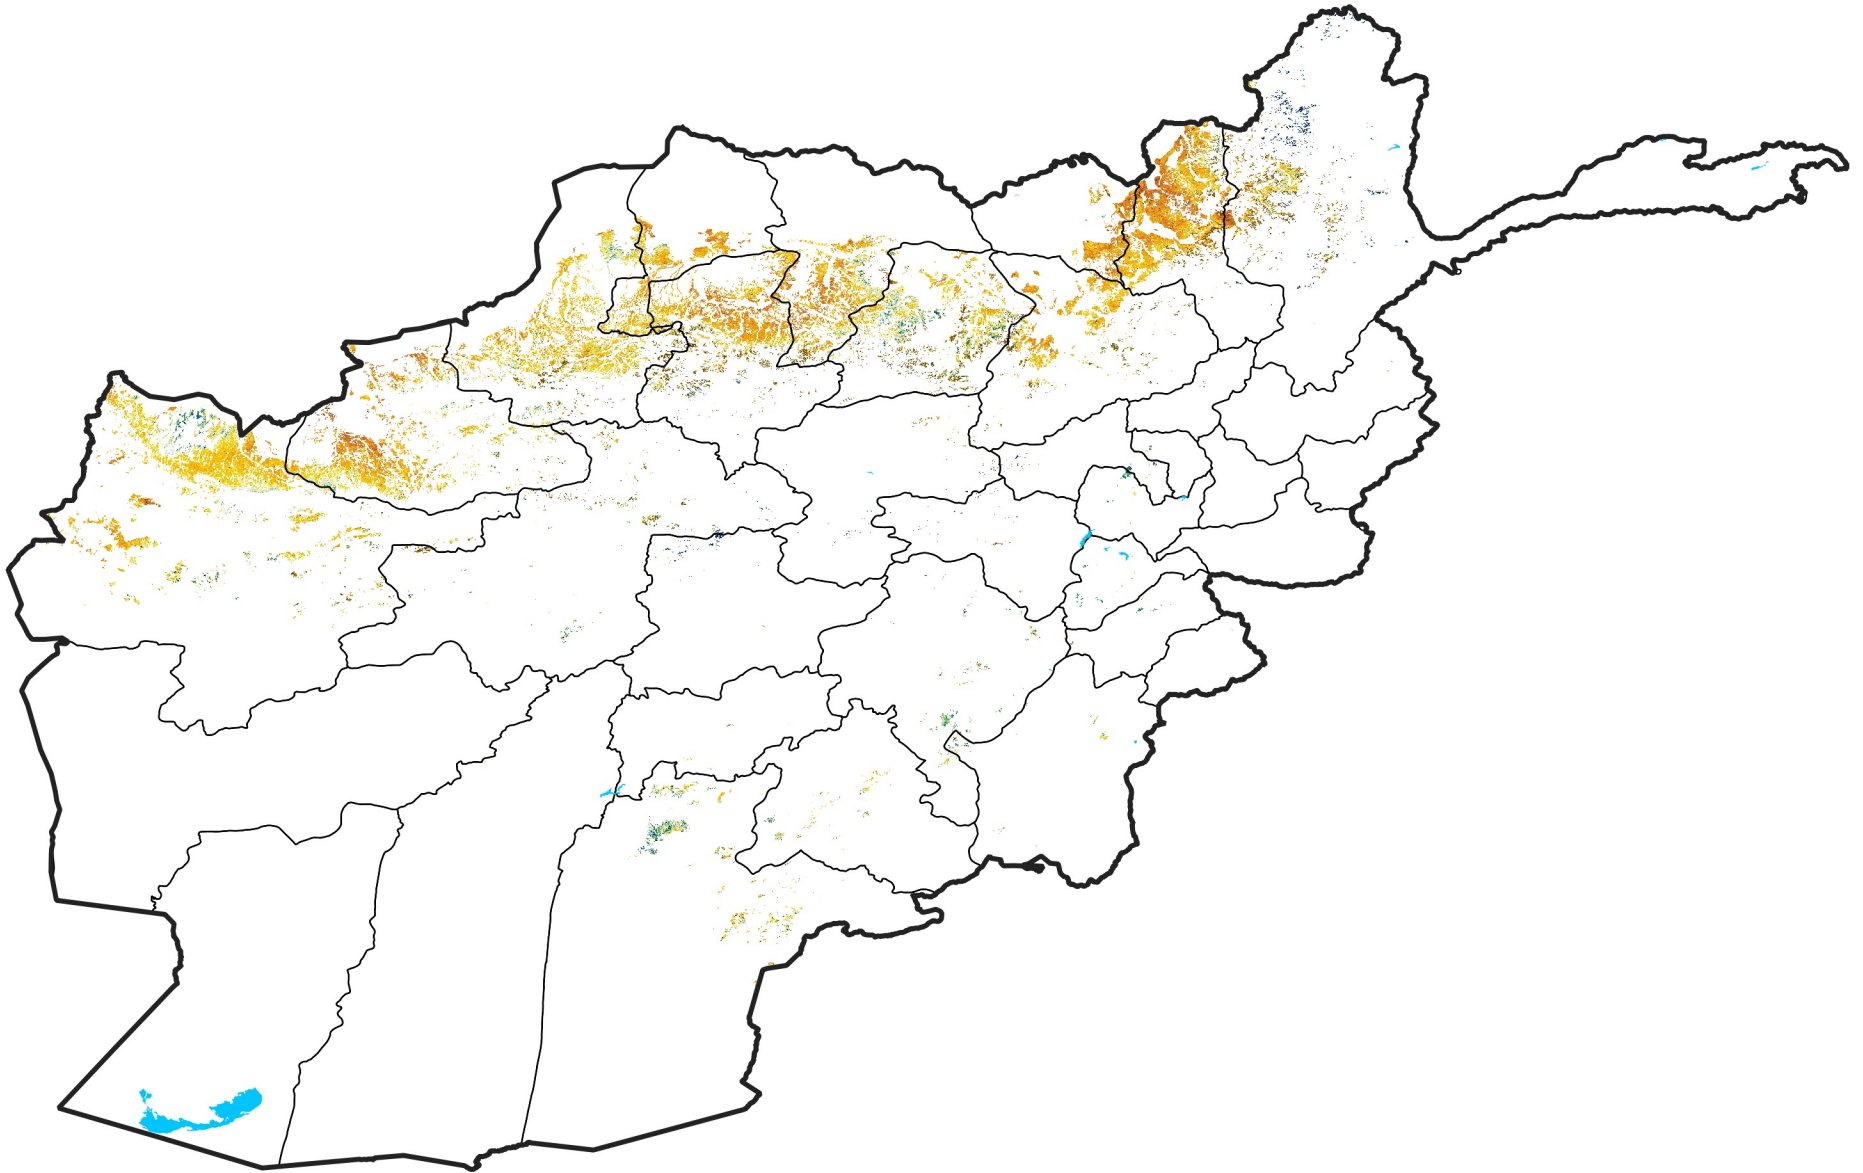

Afghanistan Rainfed Agricultural Areas

Percent of Mean NDVI

2014 / mean (2003 - 2022)

Period 05 / February 11 - 20, 2014

Percent of Normal