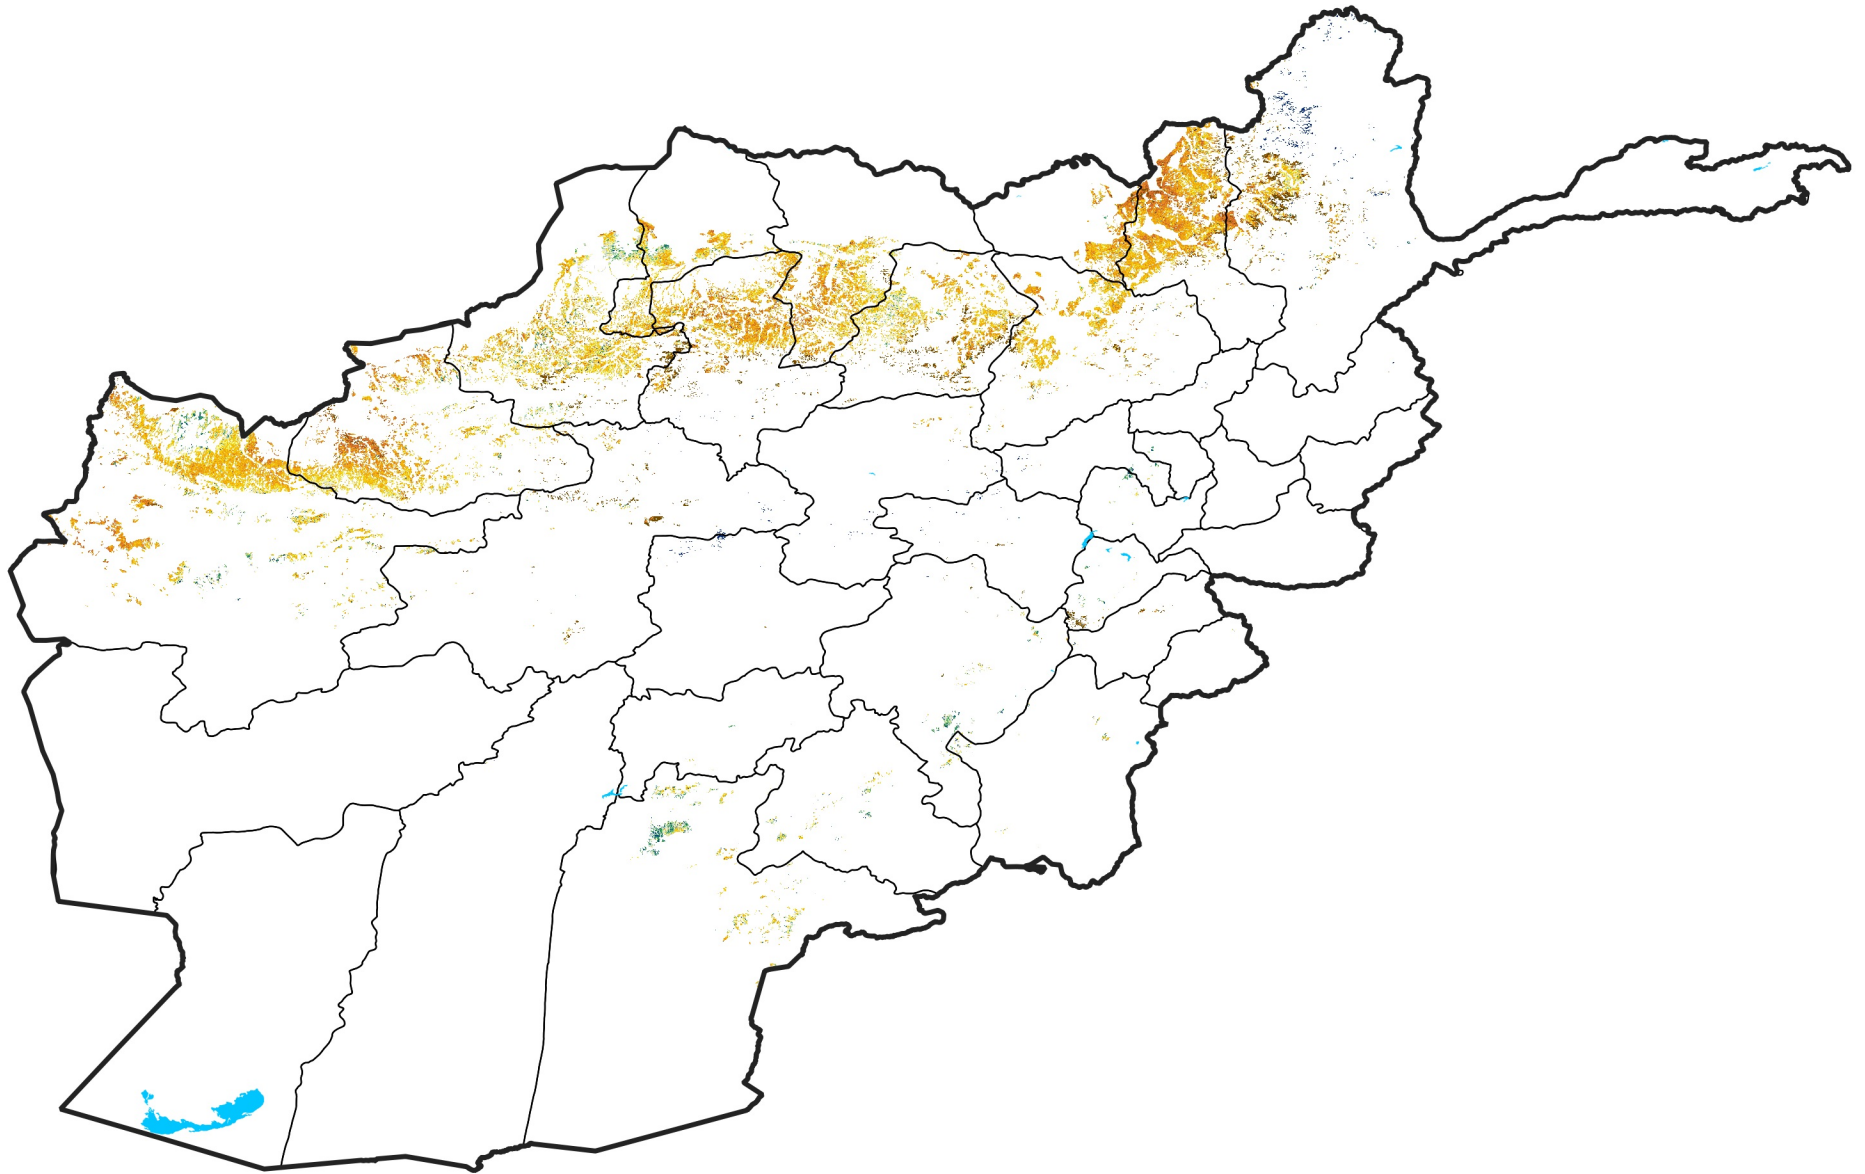

Afghanistan Rainfed Agricultural Areas

Percent of Mean NDVI

2014 / mean (2003 - 2022)

Period 07 / March 01 - 10, 2014

Percent of Normal