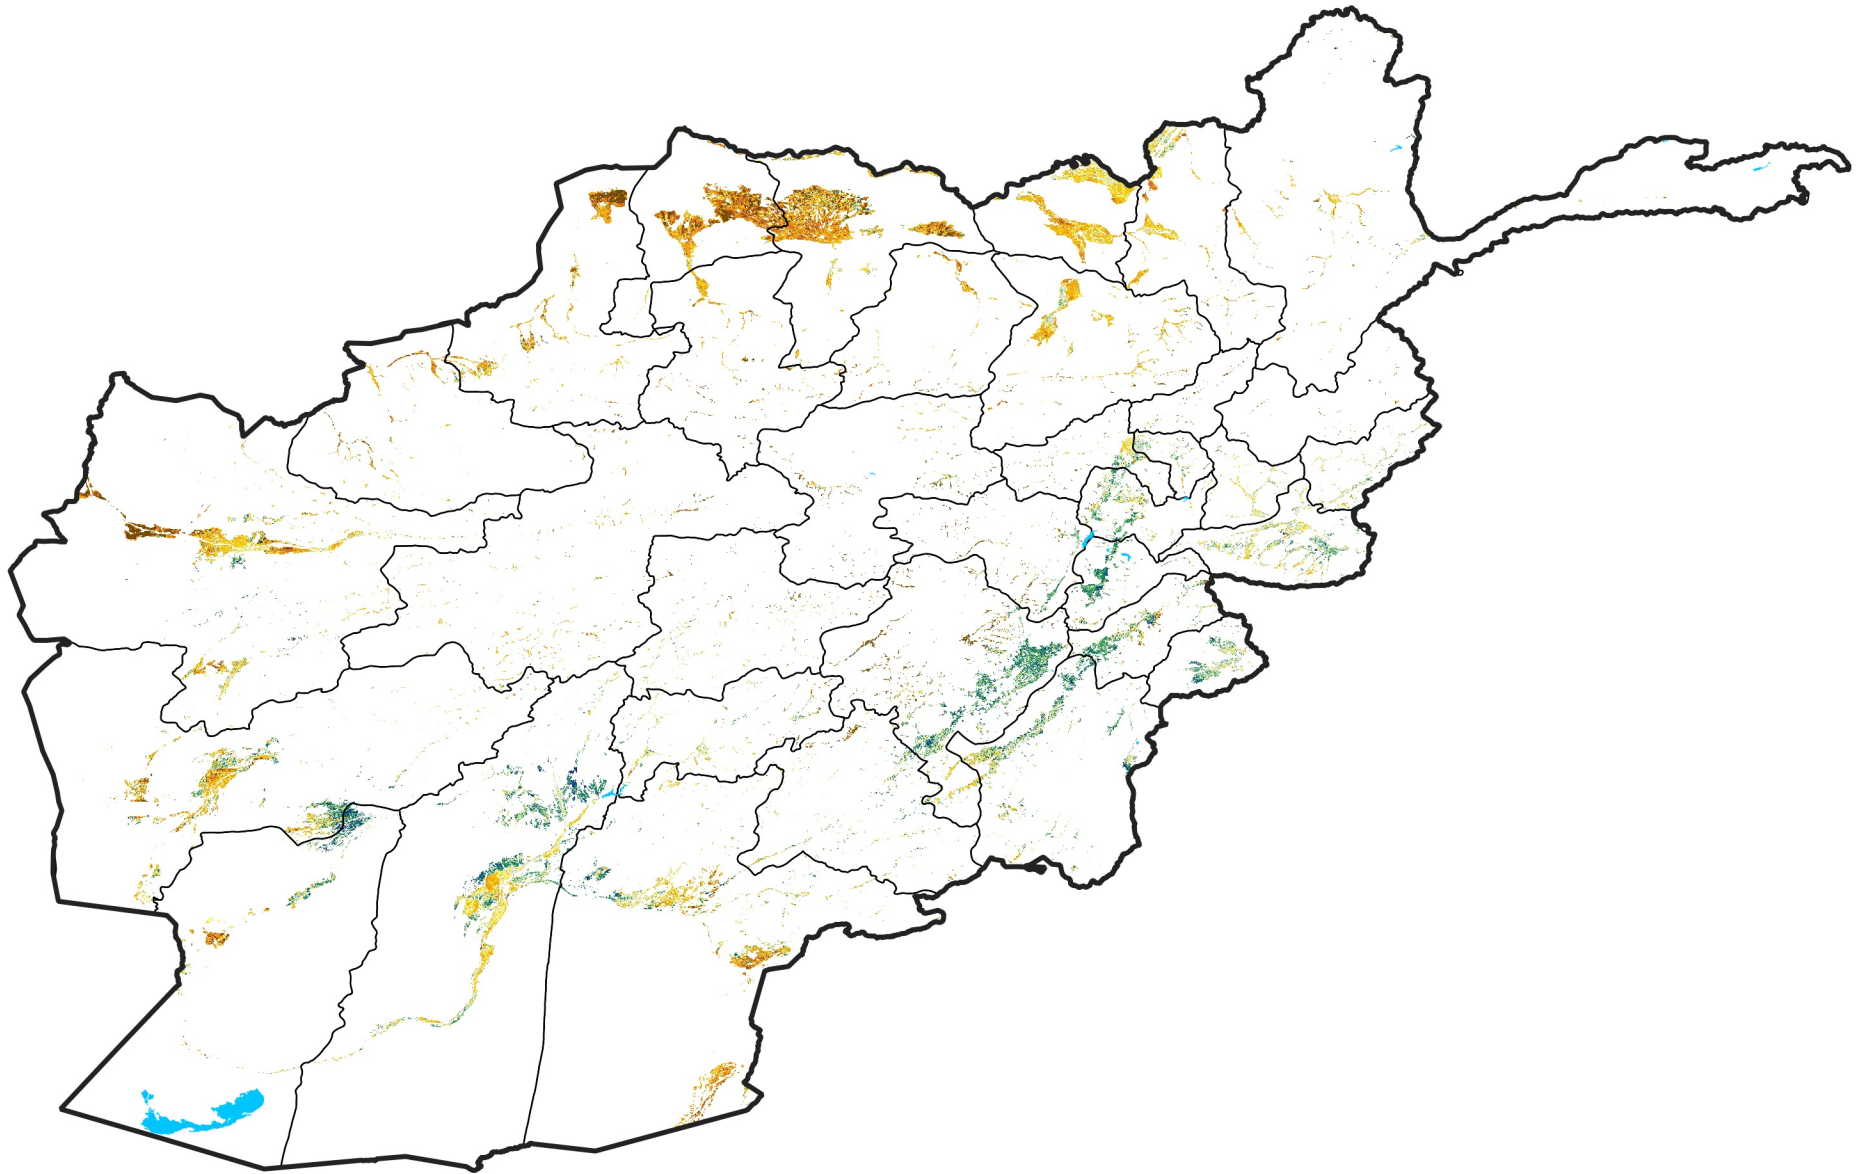

Afghanistan Irrigated Agricultural Areas

Percent of Mean NDVI

2014 / mean (2003 - 2022)

Period 08 / March 11 - 20, 2014

Percent of Normal