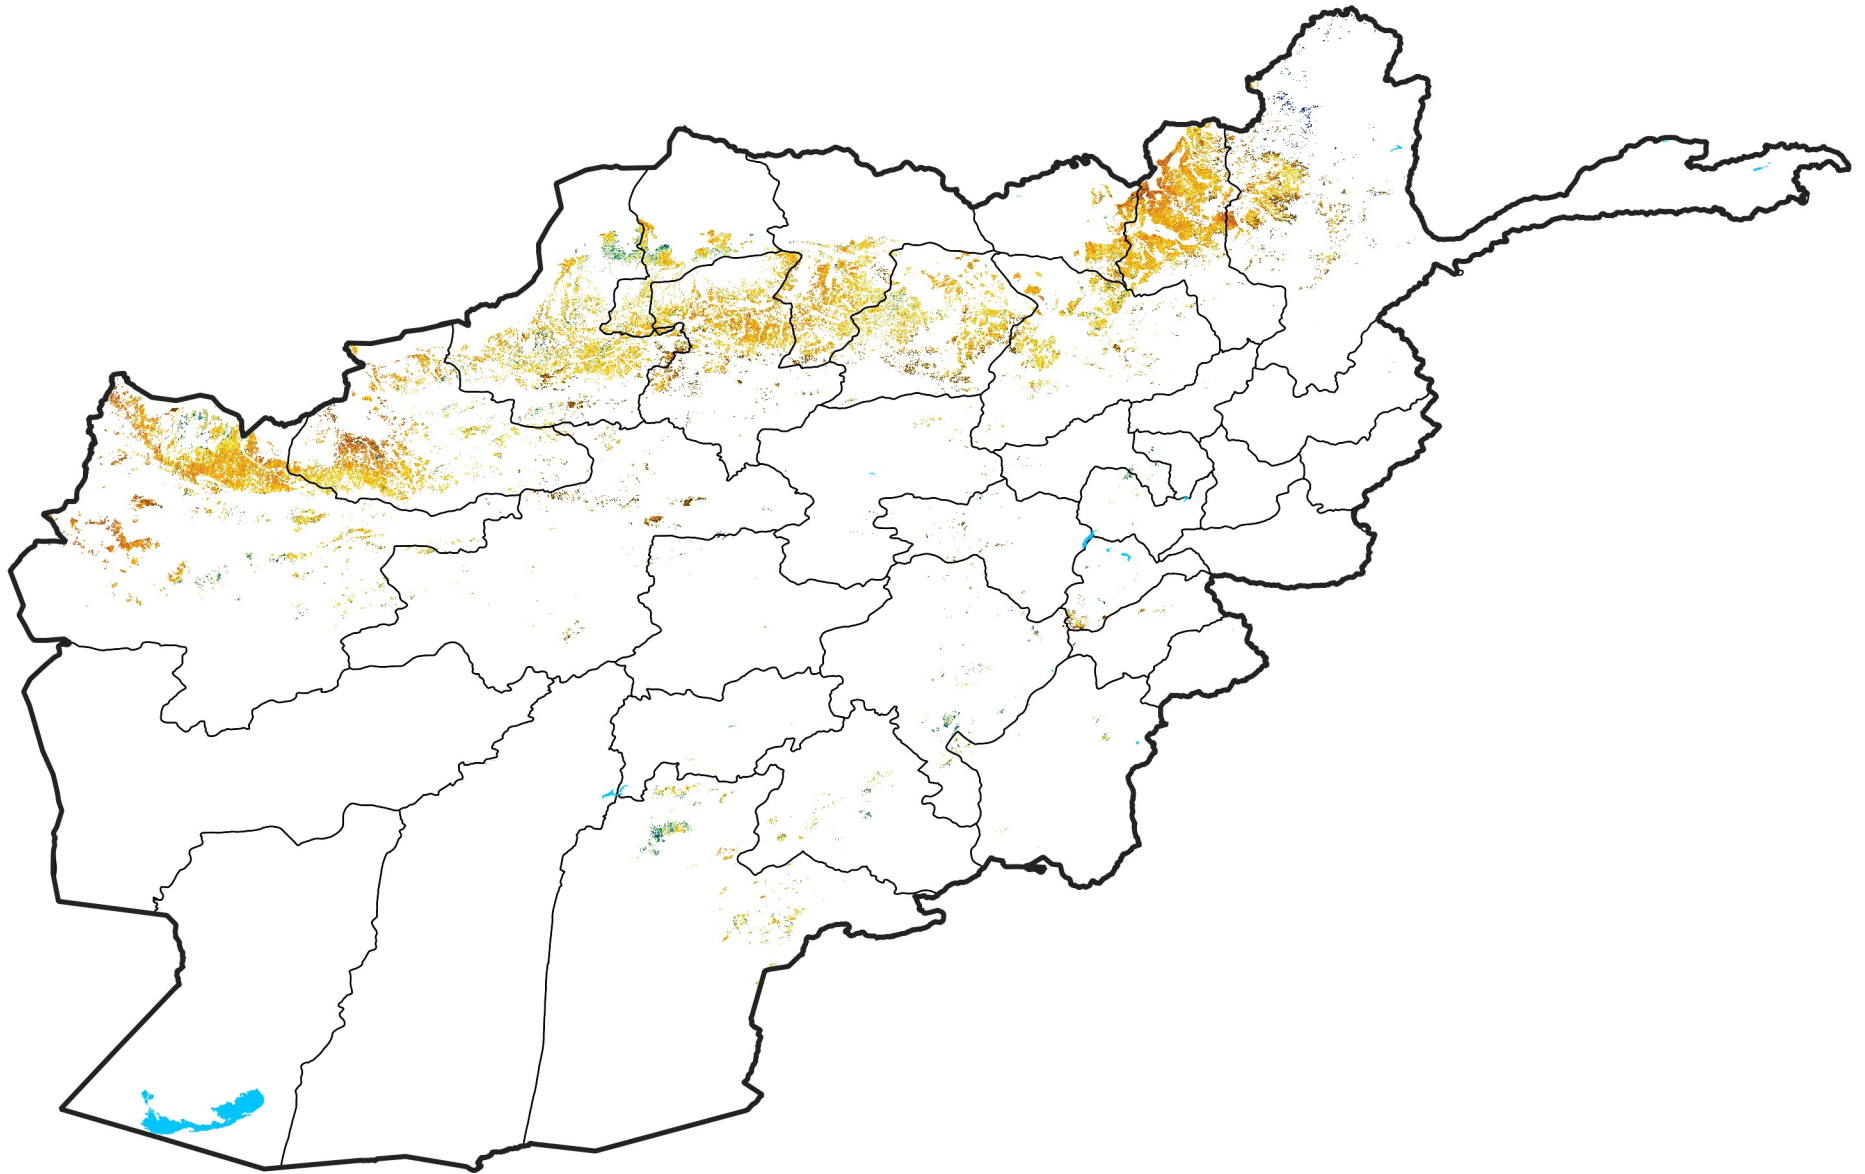

Afghanistan Rainfed Agricultural Areas

Percent of Mean NDVI

2014 / mean (2003 - 2022)

Period 08 / March 11 - 20, 2014

Percent of Normal